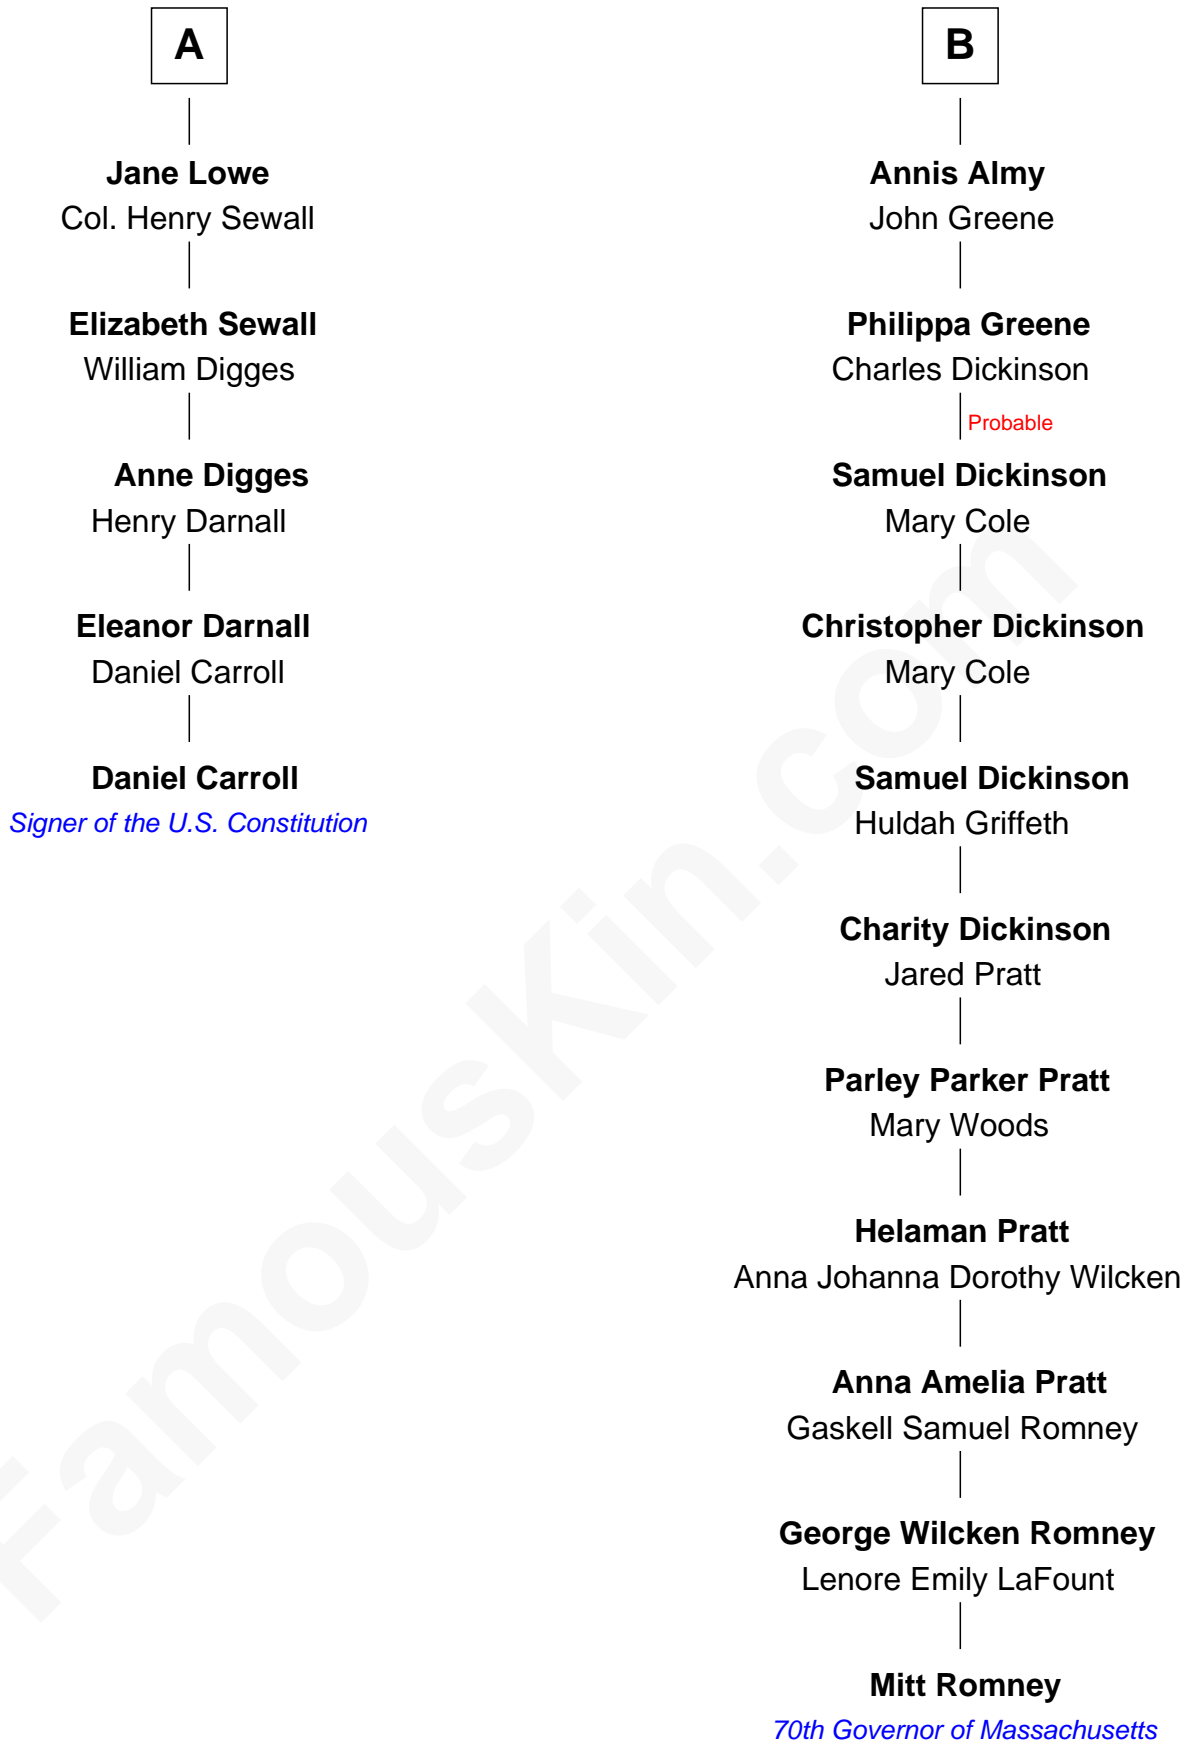

FamousKin.com Relationship Chart of

Daniel Carroll

Signer of the U.S. Constitution

11th cousin 6 times removed of

Mitt Romney

70th Governor of Massachusetts

Sir Thomas Aylesbury

Katherine Pabenham

Isabel Aylesbury
Sir Thomas Chaworth

Katherine Chaworth
William Leeke

Thomas Leeke
Margaret Foxe

Elizabeth Leeke
John Hardwick

Elizabeth Hardwick
Sir William Cavendish

Henry Cavendish

Anne Cavendish
Vincent Lowe

A

Eleanor Aylesbury
Sir Humphrey Stafford

Humphrey Stafford
Katherine Fray

Sir Humphrey Stafford
Margaret Fogge

Sir Humphrey Stafford
Margaret Tame

Ellen Stafford
Thomas Barlow

Stafford Barlow

Audrey Barlow
William Almy

B

Mitt Romney photo by [Gage Skidmore](#) (CC BY-SA 3.0)