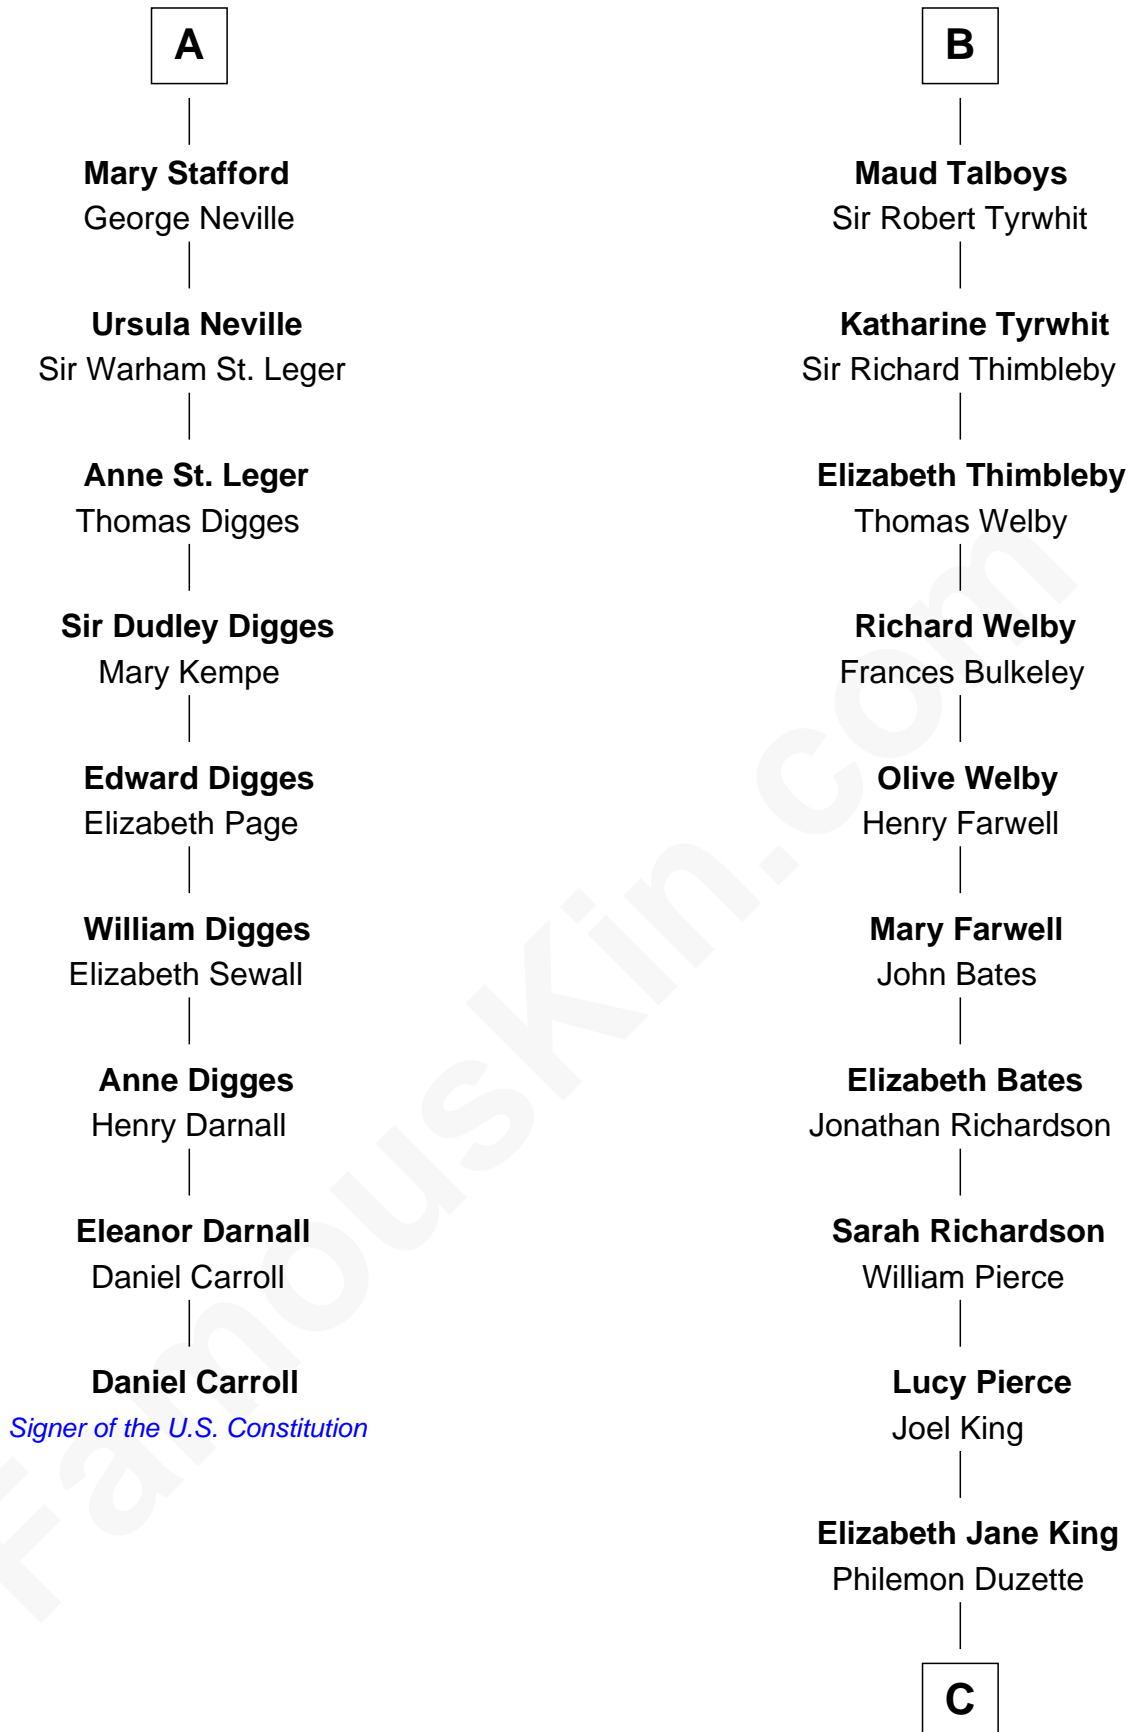

FamousKin.com Relationship Chart of

Daniel Carroll

Signer of the U.S. Constitution

15th cousin 6 times removed of

Mitt Romney

70th Governor of Massachusetts

Henry Plantagenet
Maud de Chaworth

Mary Plantagenet
Henry de Percy

Sir Henry Percy
Margaret de Neville

Sir Henry Percy
Elizabeth Mortimer

Sir Henry Percy
Eleanor Neville

Sir Henry Percy
Eleanor Poynings

Henry Percy
Maud Herbert

Eleanor Percy
Edward Stafford

A

Joan of Lancaster
John de Mowbray

John de Mowbray
Elizabeth de Segrave

Joan de Mowbray
Sir Thomas Grey

Maud Grey
Sir Robert Ogle

Anne Ogle
Sir William Heron

Elizabeth Heron
Sir John Heron

Elizabeth Heron
Sir Robert Talboys

B

C

Clarissa Minerva Duzette

Lewis Robison

Charles Edward Robison

Rosetta Mary Berry

Alma Luella Robison

Harold Arundel LaFount

Lenore Emily LaFount

George Wilcken Romney