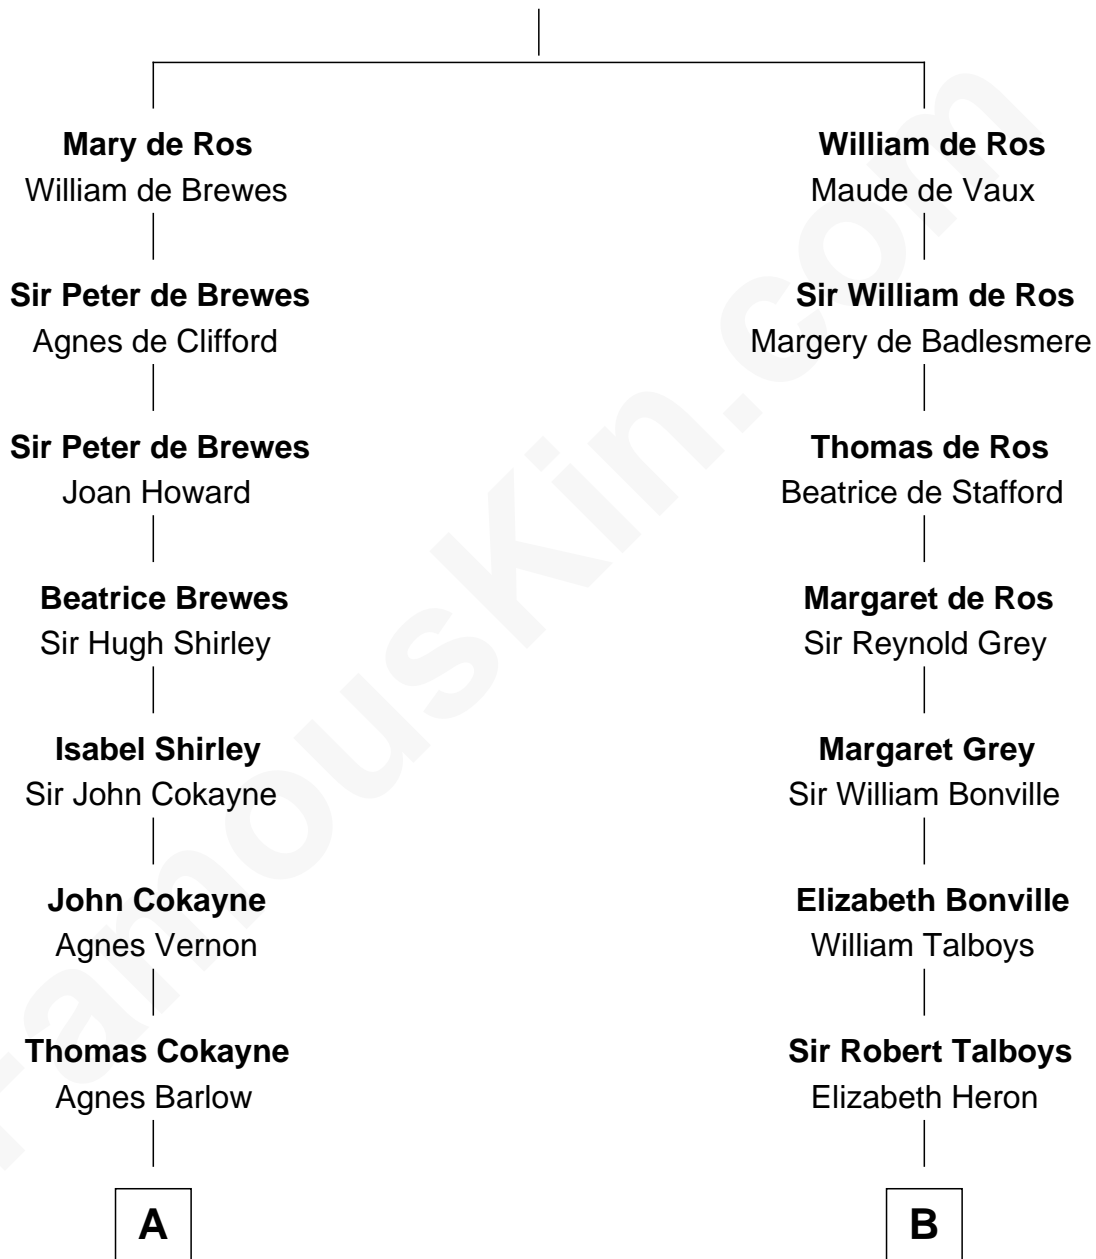

# FamousKin.com Relationship Chart of

**Daniel Carroll**

*Signer of the U.S. Constitution*

16th cousin 5 times removed of

**Mitt Romney**

*70th Governor of Massachusetts*

**Sir Robert de Ros**

Isabel de Aubeney

C

Clarissa Minerva Duzette

Lewis Robison

Charles Edward Robison

Rosetta Mary Berry

Alma Luella Robison

Harold Arundel LaFount

Lenore Emily LaFount

George Wilcken Romney

**Mitt Romney**

*70th Governor of Massachusetts*