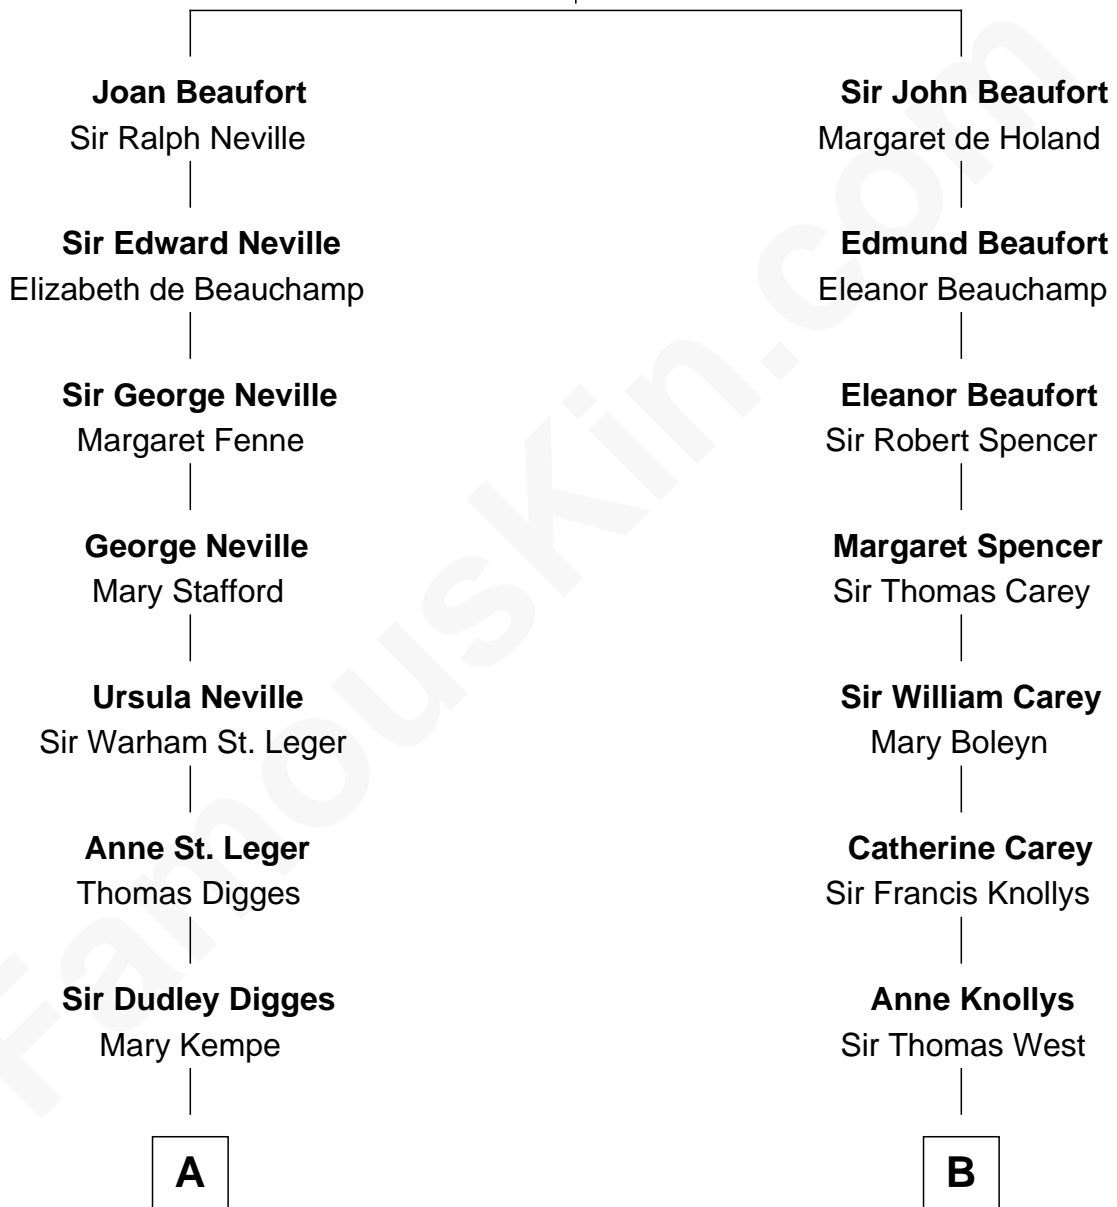

## Relationship Chart of

### Daniel Carroll

*Signer of the U.S. Constitution*

11th cousin 5 times removed of

### John D. Rockefeller

*Founder of the Standard Oil Company*

**John of Gaunt**  
Katherine Roet

**A**

**Edward Digges**  
Elizabeth Page

**William Digges**  
Elizabeth Sewall

**Anne Digges**  
Henry Darnall