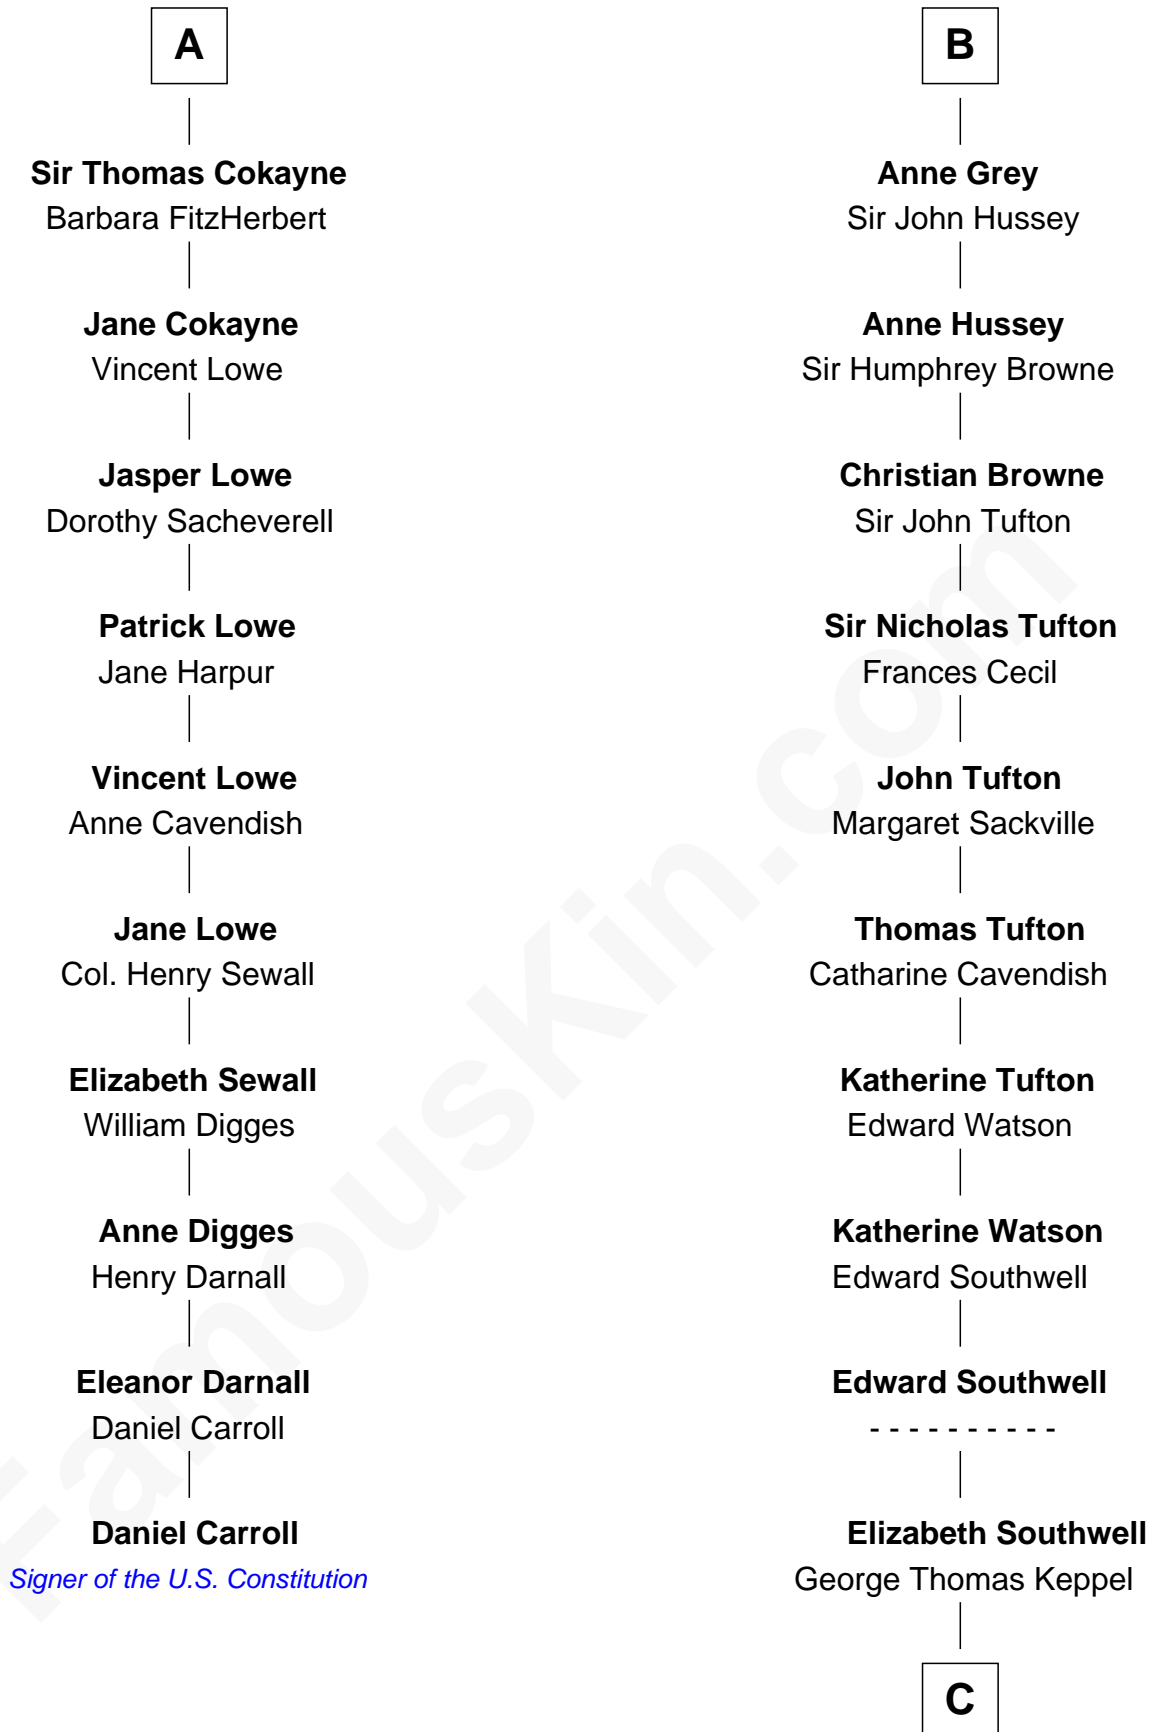

## Relationship Chart of

### Daniel Carroll

*Signer of the U.S. Constitution*

16th cousin 5 times removed of

### Camilla Parker Bowles

*Queen Consort of the United Kingdom*

**Sir Robert de Ros**

Isabel de Aubeney

**C**

**William Coutts Keppel**

Sophia Mary McNab

**George Keppel**

Alice Frederica Edmonstone

**Sonia Rosemary Keppel**

Roland Calvert Cubitt

**Rosalind Maud Cubitt**

Bruce Middleton Hope Shand

**Camilla Parker Bowles**

*Queen Consort*