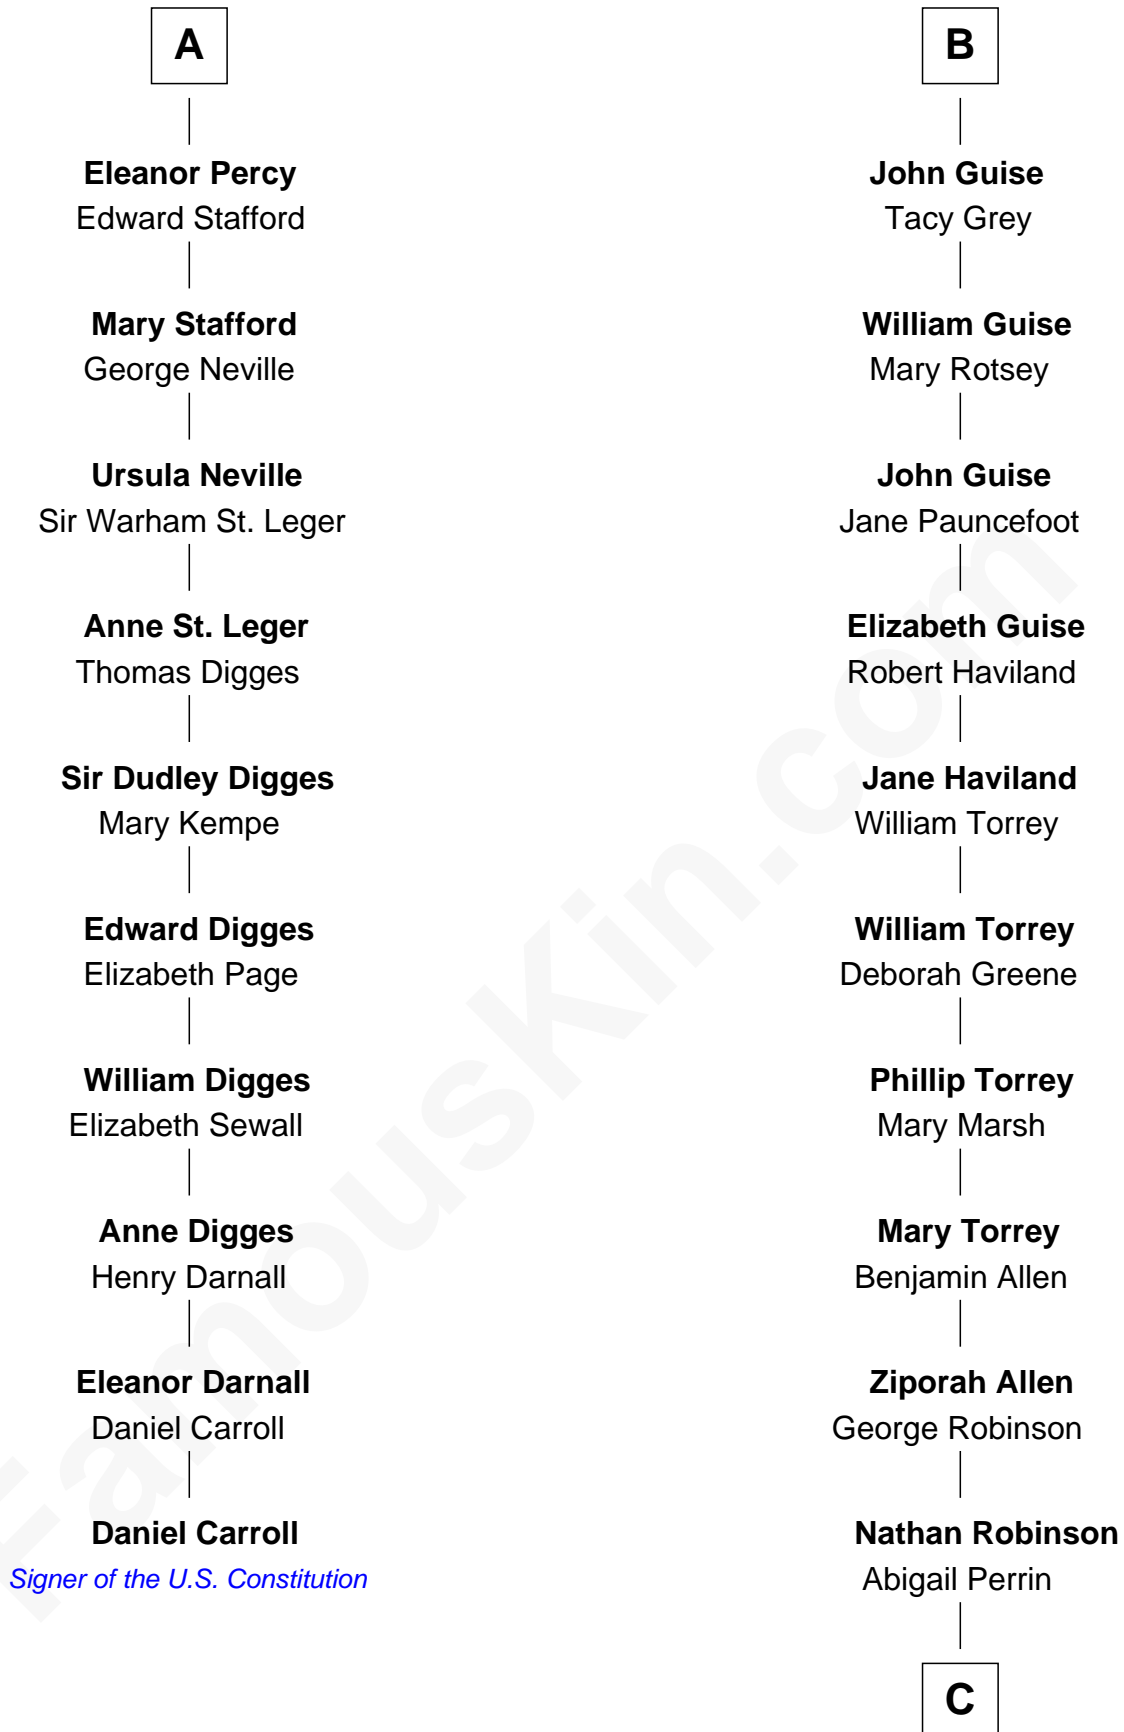

# FamousKin.com Relationship Chart of

**Daniel Carroll**

*Signer of the U.S. Constitution*

16th cousin 5 times removed of

**Raquel Welch**

*Movie Actress*

**C**

**Hannah Kent Robinson**

Elbridge Gerry Hall

**Justin Smith Hall**

Sarah Mehitable Stanford

**Emery Stanford Hall**

Clara Louise Adams

**Josephine Sarah Hall**

Armando Carlos Tejada

**Raquel Welch**

*aka Raquel Welch*

FamousKin.com