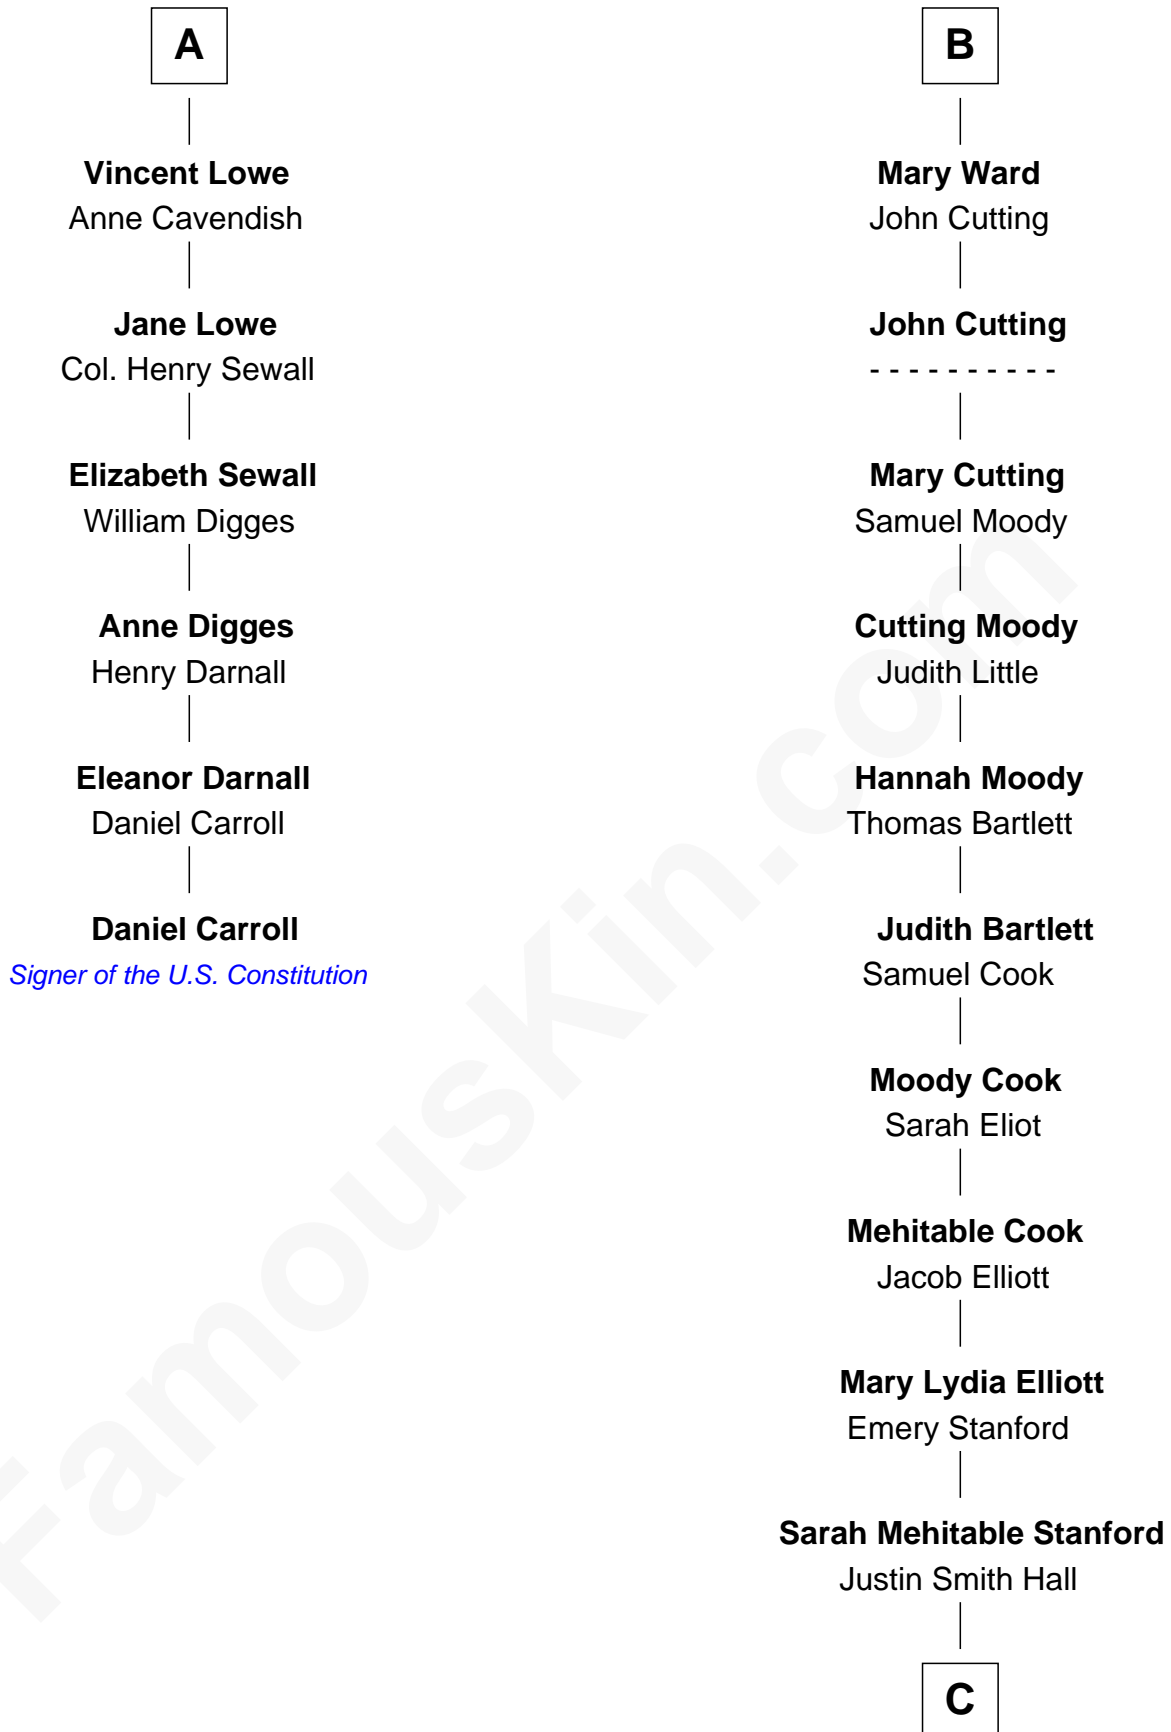

FamousKin.com Relationship Chart of

Daniel Carroll

Signer of the U.S. Constitution

12th cousin 7 times removed of

Raquel Welch

Movie Actress

Sir Hugh Shirley

Beatrice Brewes

A

Sir Ralph Shirley
Joan Basset

Beatrice Shirley
John Brome

Isabel Brome
John Denton

Thomas Denton
Jane Webbe

Isabel Denton
William ap Walter

Thomasine Walter
William Luckyn

Probable

Judith Luckyn
Edward Ward

B

C

Emery Stanford Hall

Clara Louise Adams

Josephine Sarah Hall

Armando Carlos Tejada

Raquel Welch