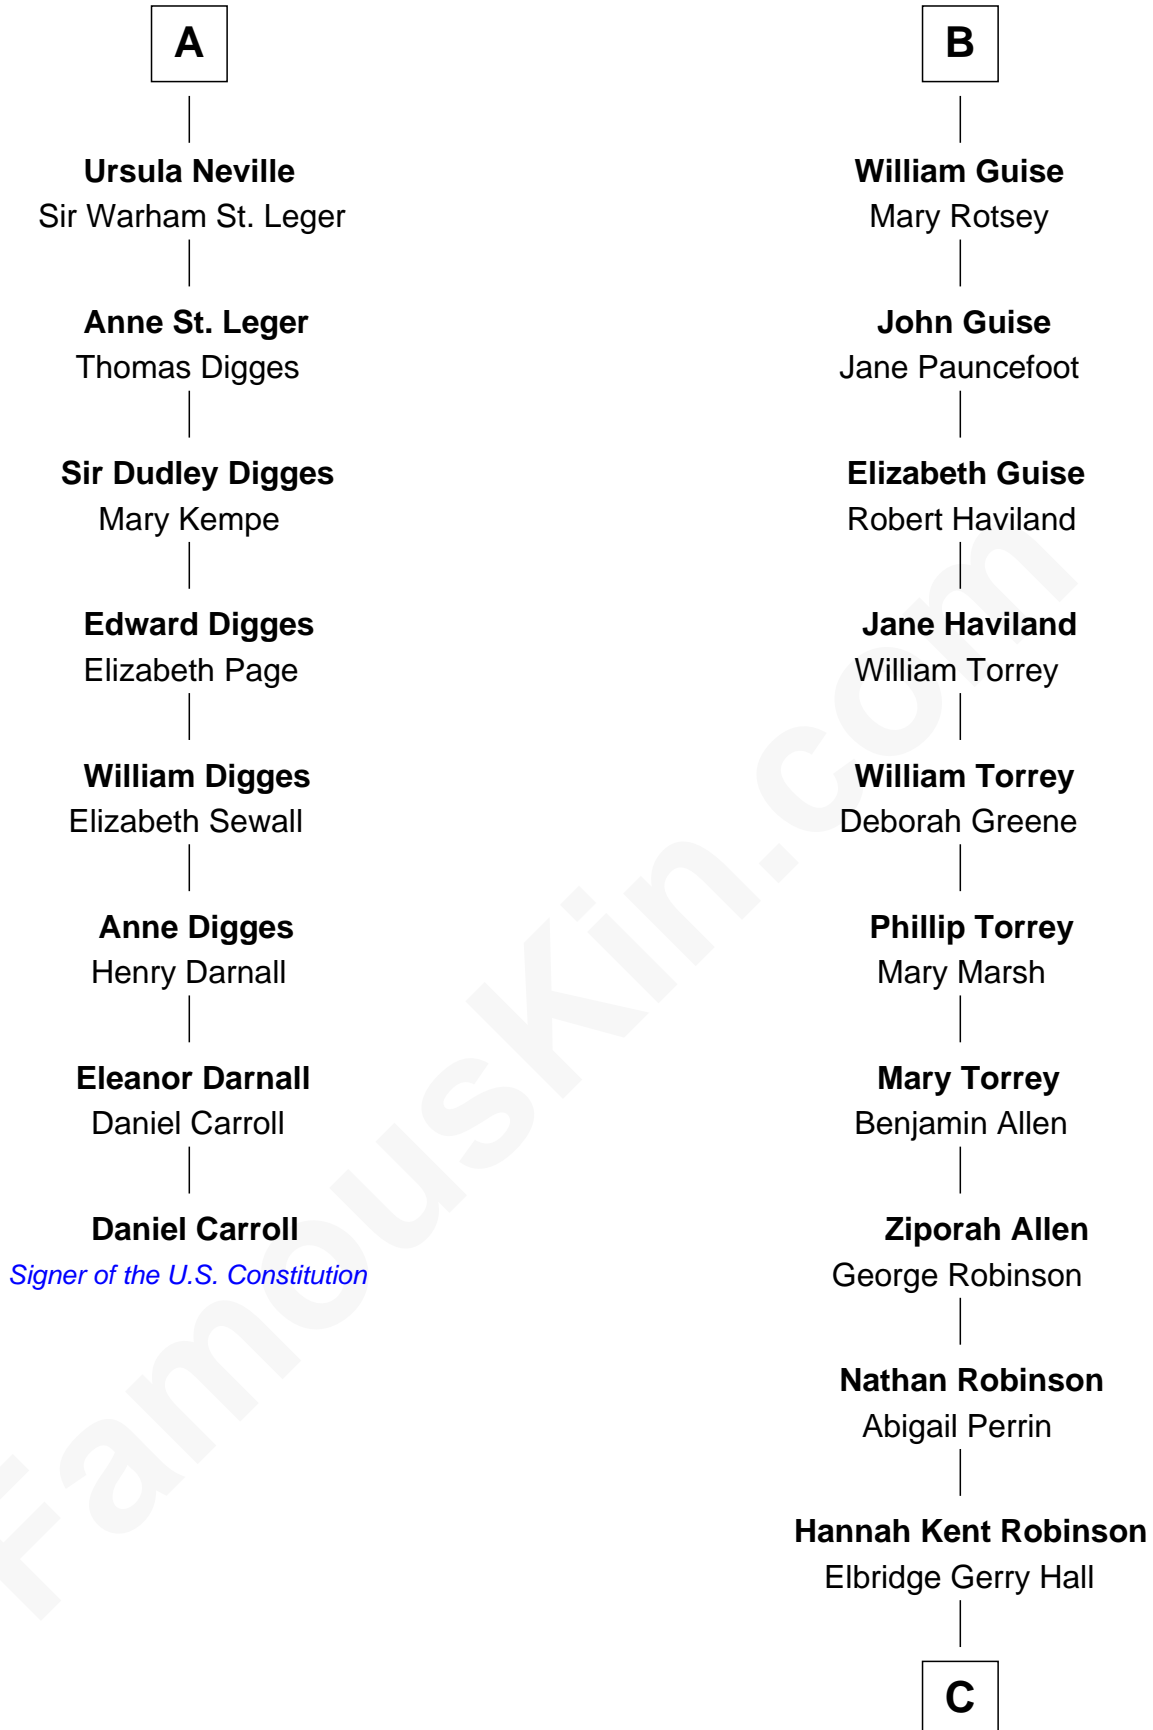

FamousKin.com Relationship Chart of

Daniel Carroll

Signer of the U.S. Constitution

14th cousin 6 times removed of

Raquel Welch

Movie Actress

Sir Maurice de Berkeley

Eve la Zouche

Margaret - - - - -

Thomas Berkeley

Catherine Botetourte

Maurice Berkeley

Johanna Denham

Maurice Berkeley

Ellen Montfort

Sir William Berkeley

Anne Stafford

Anne Berkeley

Sir John Guise

John Guise

Tacy Grey

B

C

Justin Smith Hall
Sarah Mehitable Stanford

Emery Stanford Hall
Clara Louise Adams

Josephine Sarah Hall
Armando Carlos Tejada

Raquel Welch
aka Raquel Welch

FamousKin.com