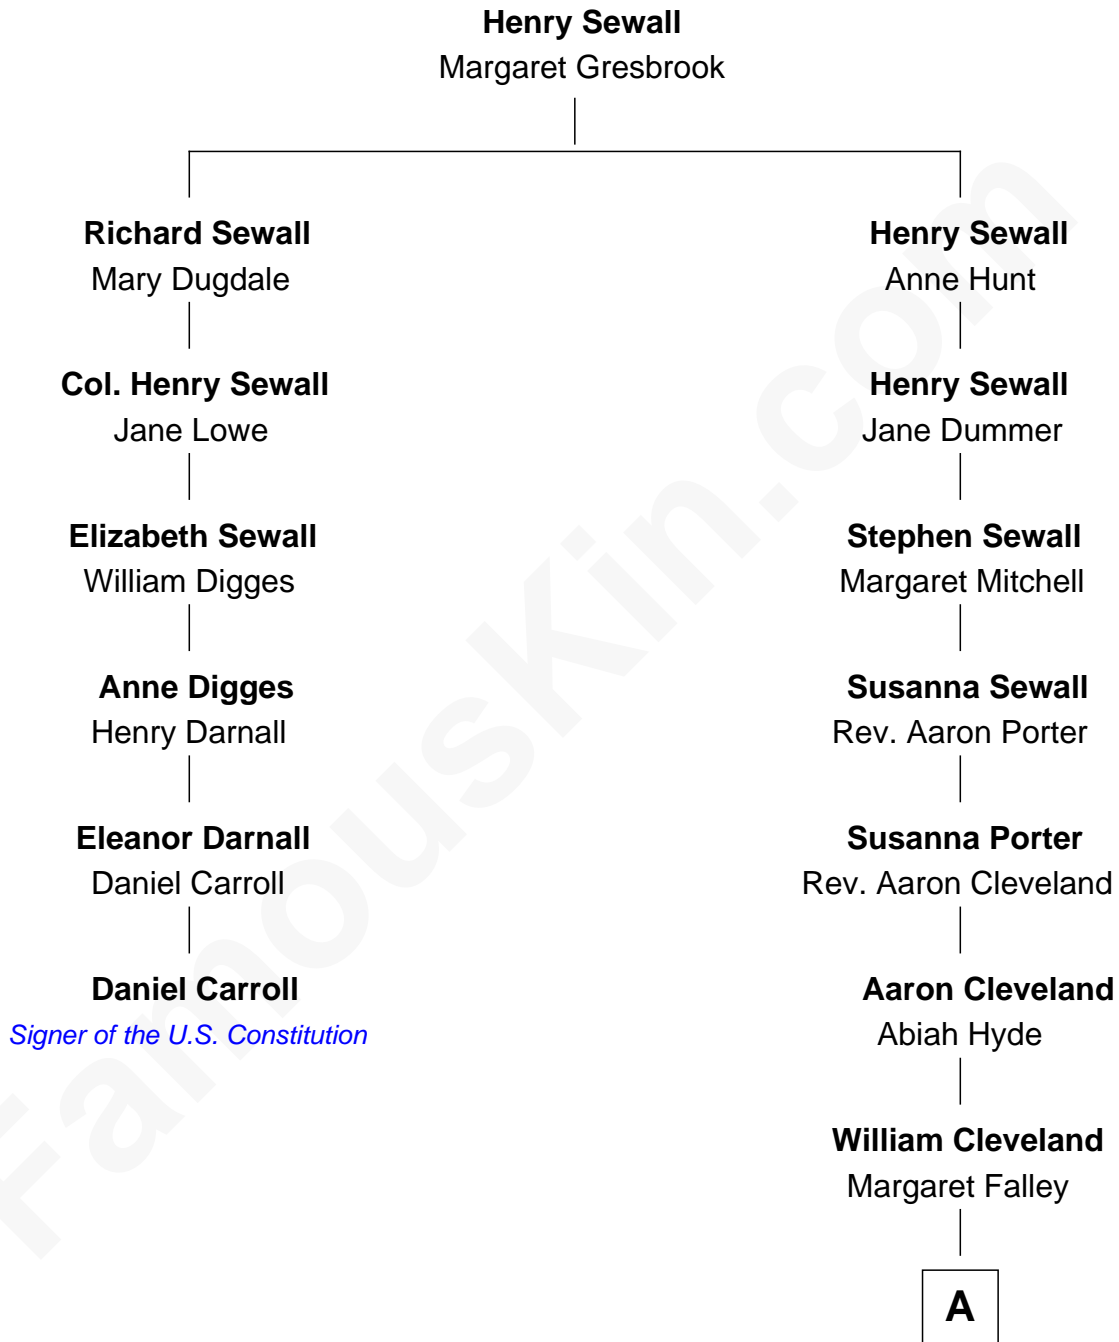

FamousKin.com

Relationship Chart of Daniel Carroll

Signer of the U.S. Constitution

5th cousin 3 times removed of

Grover Cleveland

22nd and 24th U.S. President

A

Rev. Richard Falley Cleveland

Ann Neal

Grover Cleveland

22nd and 24th U.S. President

FamousKin.com