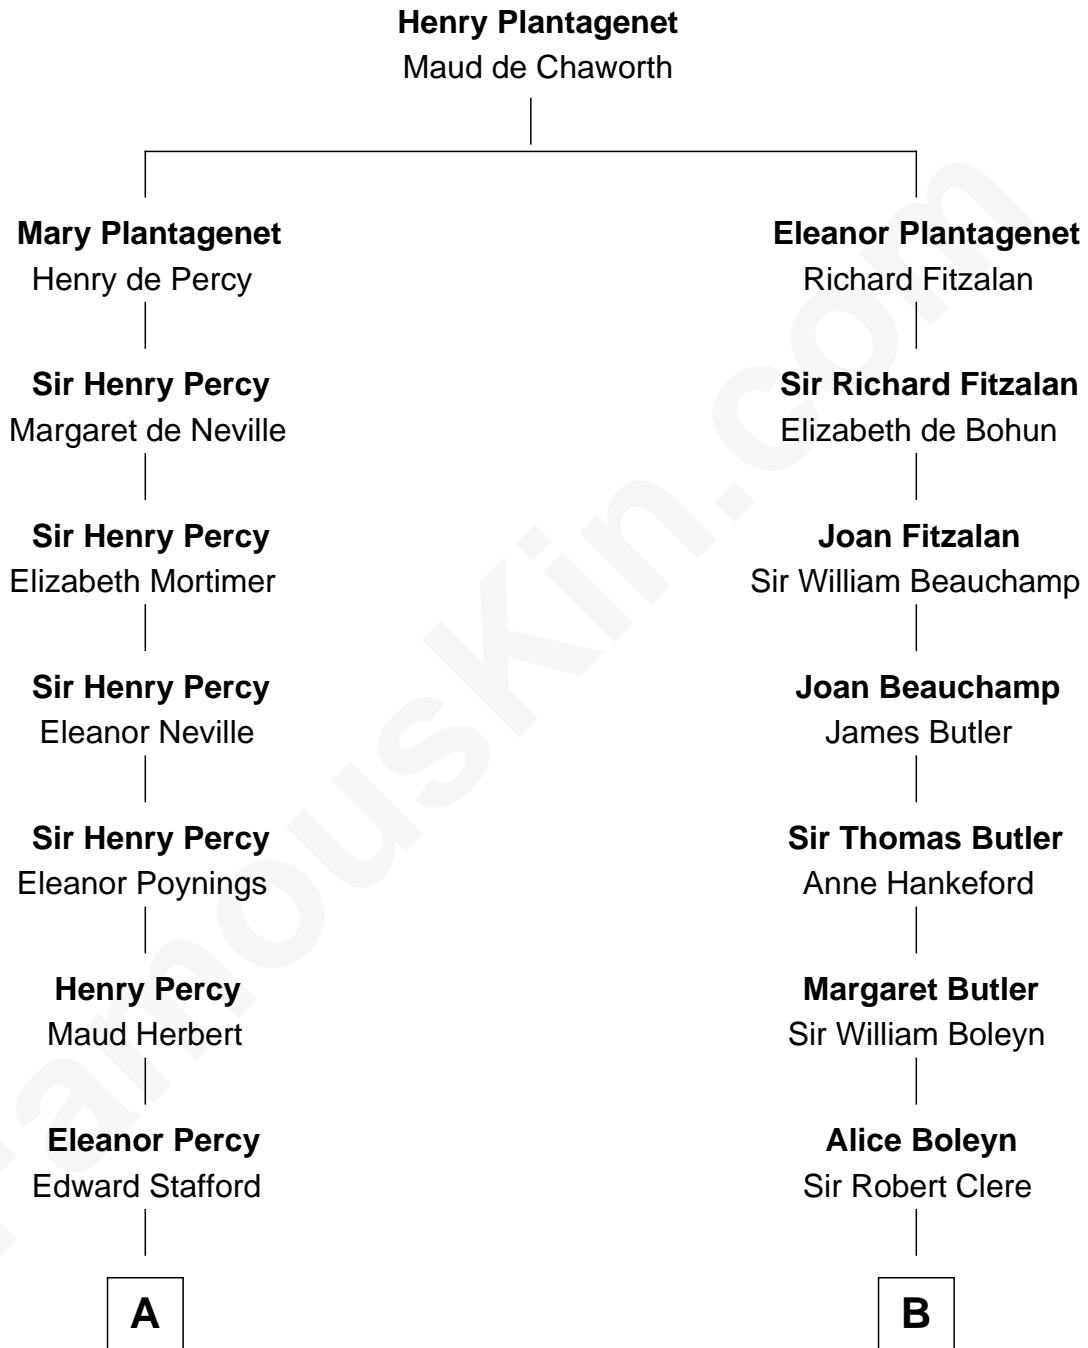

FamousKin.com

Relationship Chart of

Daniel Carroll

Signer of the U.S. Constitution

15th cousin 6 times removed of

Mamie (Doud) Eisenhower

First Lady of President Dwight Eisenhower

C

George Riggs

Phebe Caniff

Maria Riggs

Eli Doud

Royal Houghton Doud

Mary Cornelia Sheldon

John Sheldon Doud

Elivera Mathilda Carlson

Mamie (Doud) Eisenhower

First Lady of Dwight Eisenhower