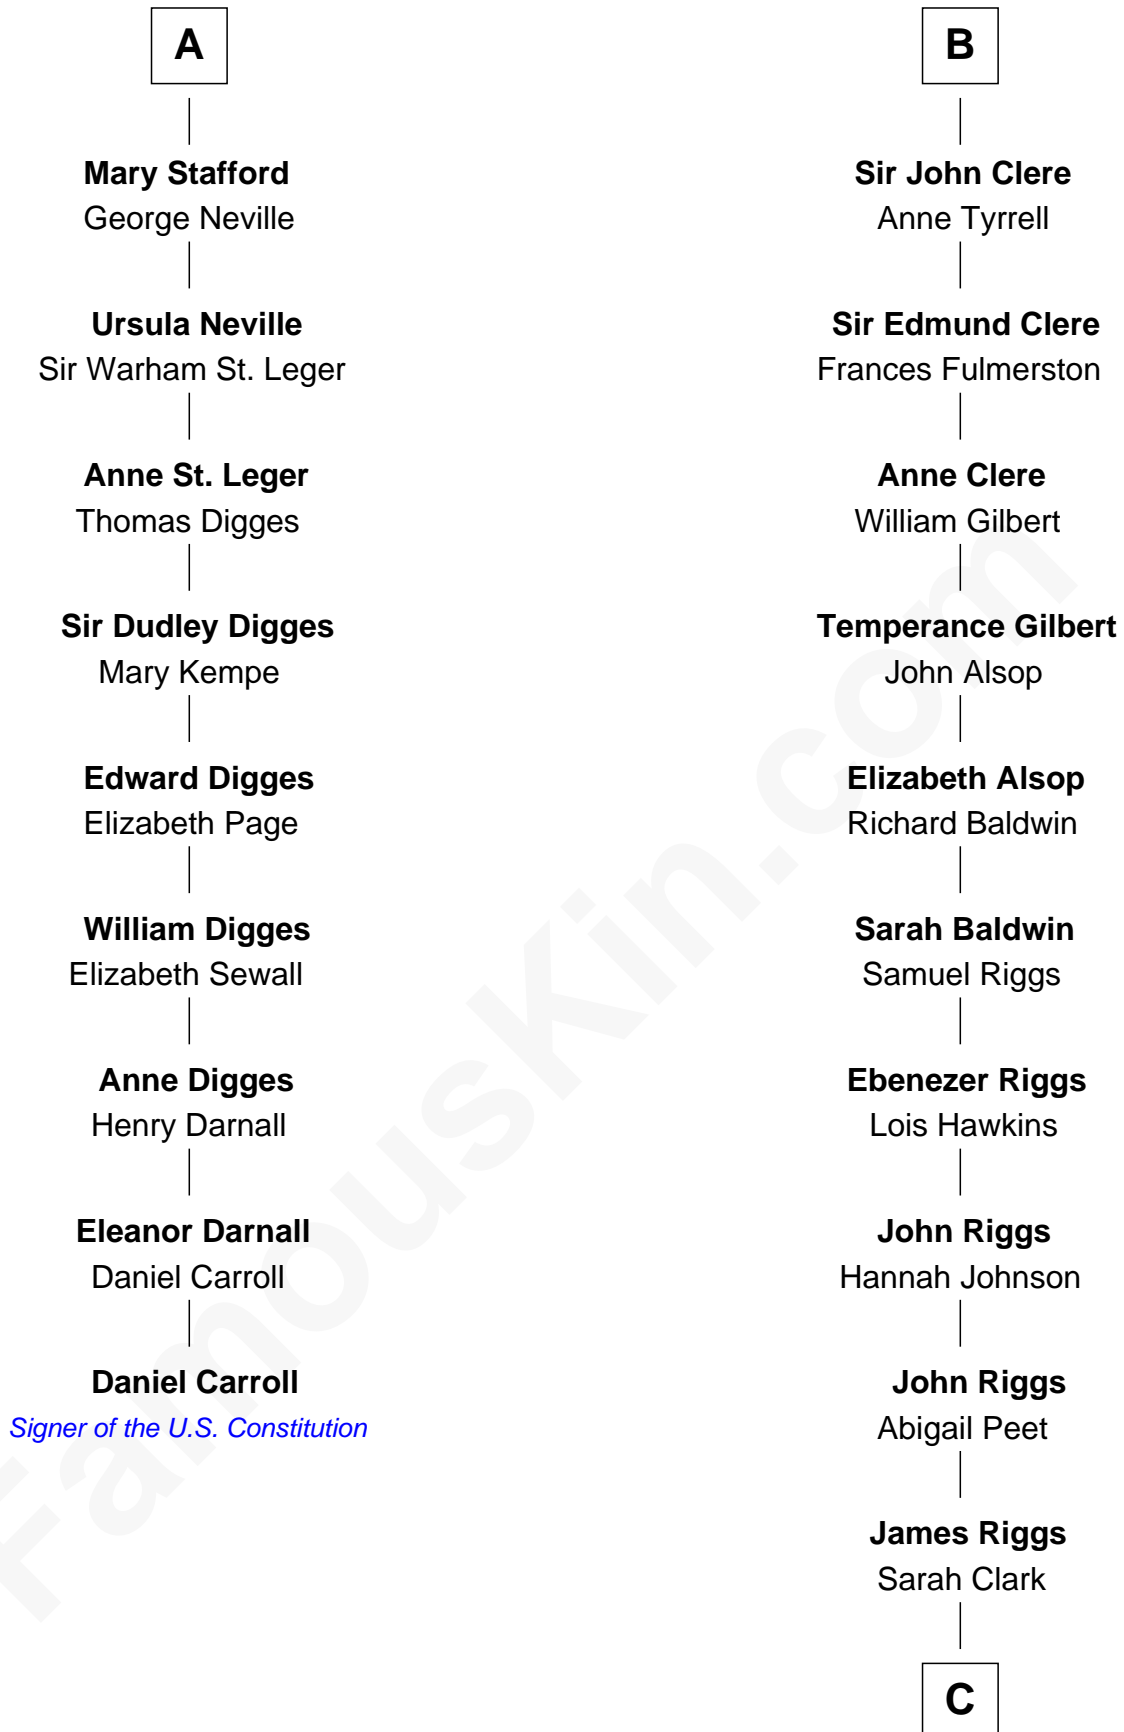

FamousKin.com

Relationship Chart of

Daniel Carroll

Signer of the U.S. Constitution

15th cousin 6 times removed of

Mamie (Doud) Eisenhower

First Lady of President Dwight Eisenhower

C

George Riggs

Phebe Caniff

Maria Riggs

Eli Doud

Royal Houghton Doud

Mary Cornelia Sheldon

John Sheldon Doud

Elivera Mathilda Carlson

Mamie (Doud) Eisenhower

First Lady of Dwight Eisenhower