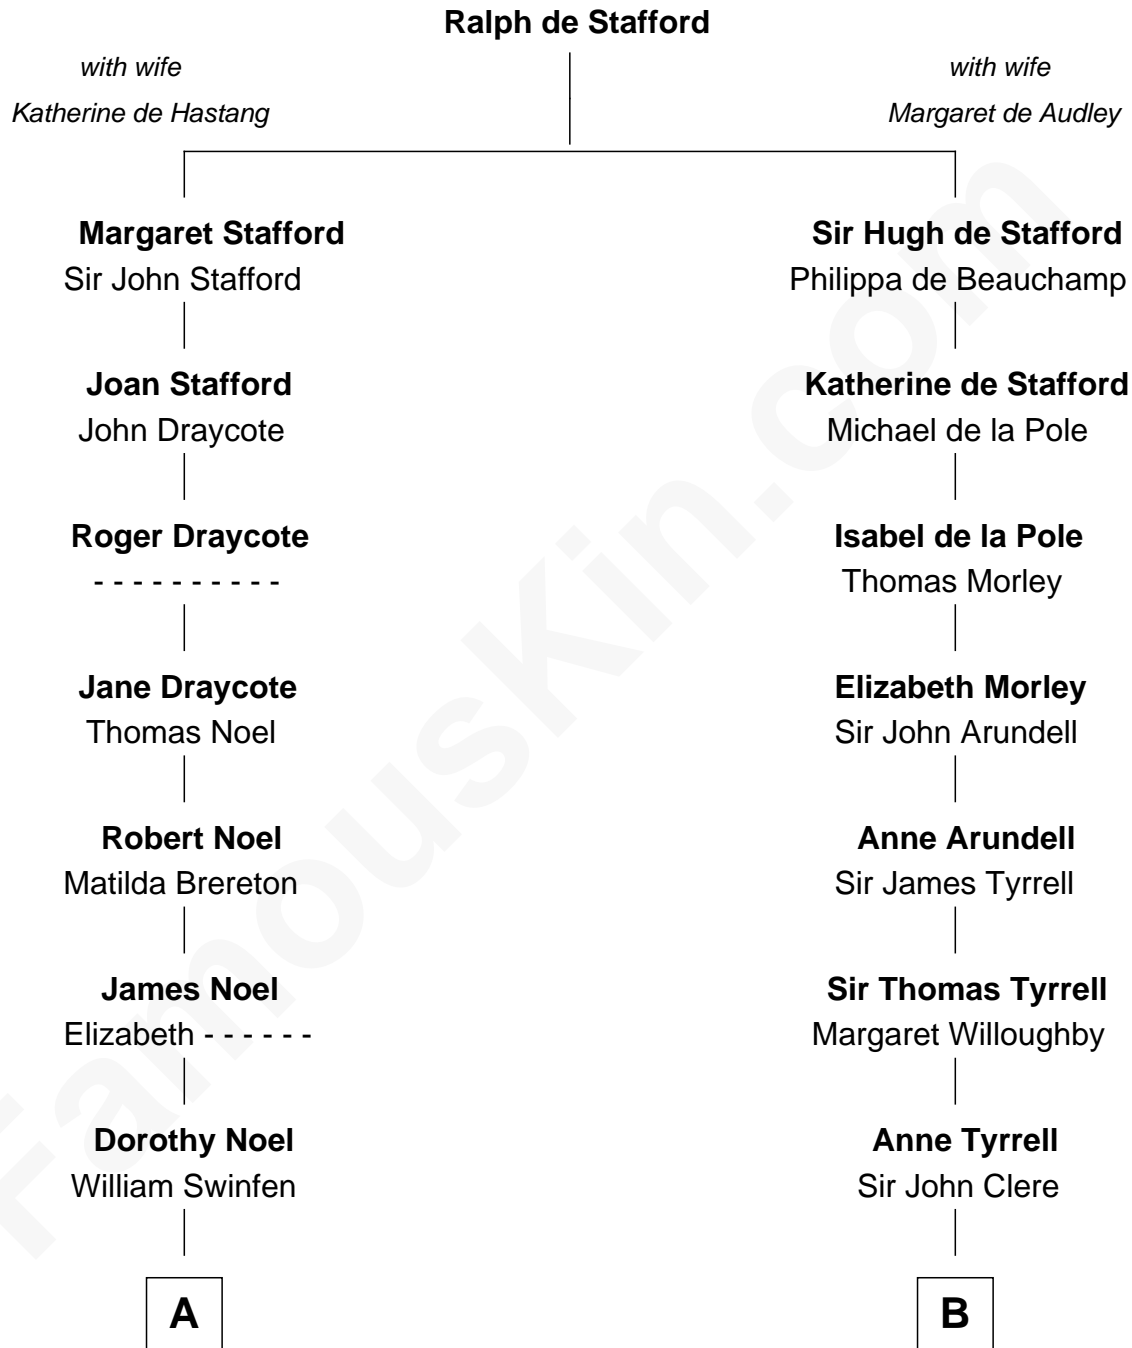

FamousKin.com

Relationship Chart of Daniel Carroll

Signer of the U.S. Constitution

14th cousin 6 times removed of

Mamie (Doud) Eisenhower

First Lady of President Dwight Eisenhower

C

Maria Riggs

Eli Doud

Royal Houghton Doud

Mary Cornelia Sheldon

John Sheldon Doud

Elivera Mathilda Carlson

Mamie (Doud) Eisenhower

First Lady of Dwight Eisenhower

FamousKin.com