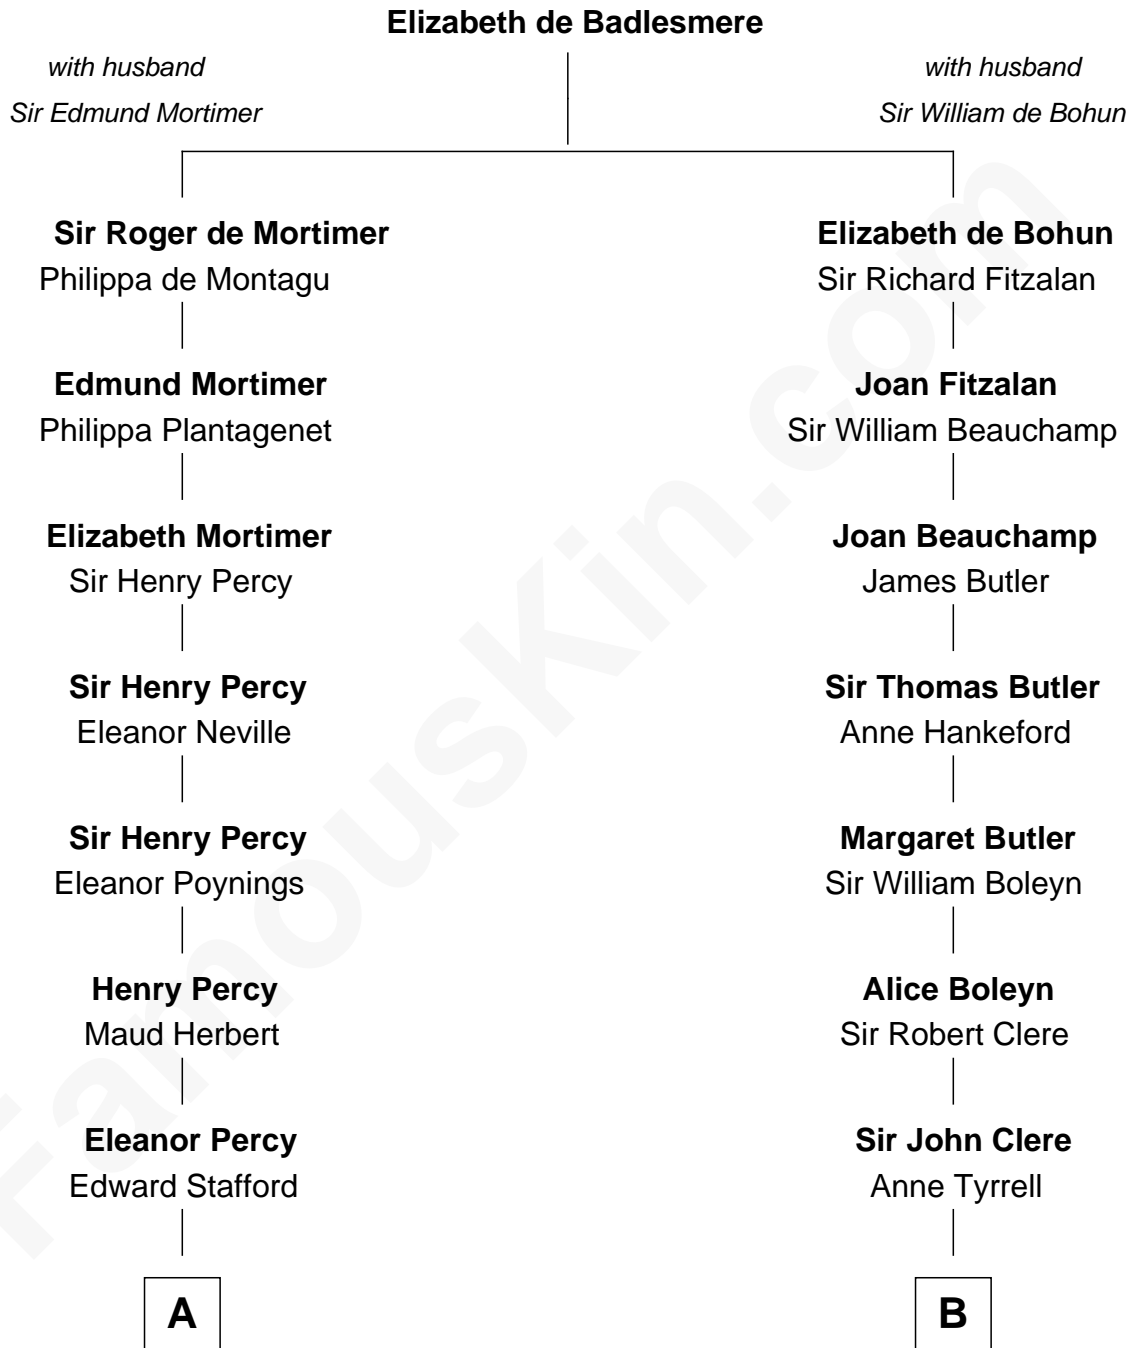

FamousKin.com

Relationship Chart of

Daniel Carroll

Signer of the U.S. Constitution

15th cousin 5 times removed of

Mamie (Doud) Eisenhower

First Lady of President Dwight Eisenhower

C

—
Maria Riggs

Eli Doud
—

—
Royal Houghton Doud

Mary Cornelia Sheldon
—

—
John Sheldon Doud

Elivera Mathilda Carlson
—

—
Mamie (Doud) Eisenhower

First Lady of Dwight Eisenhower