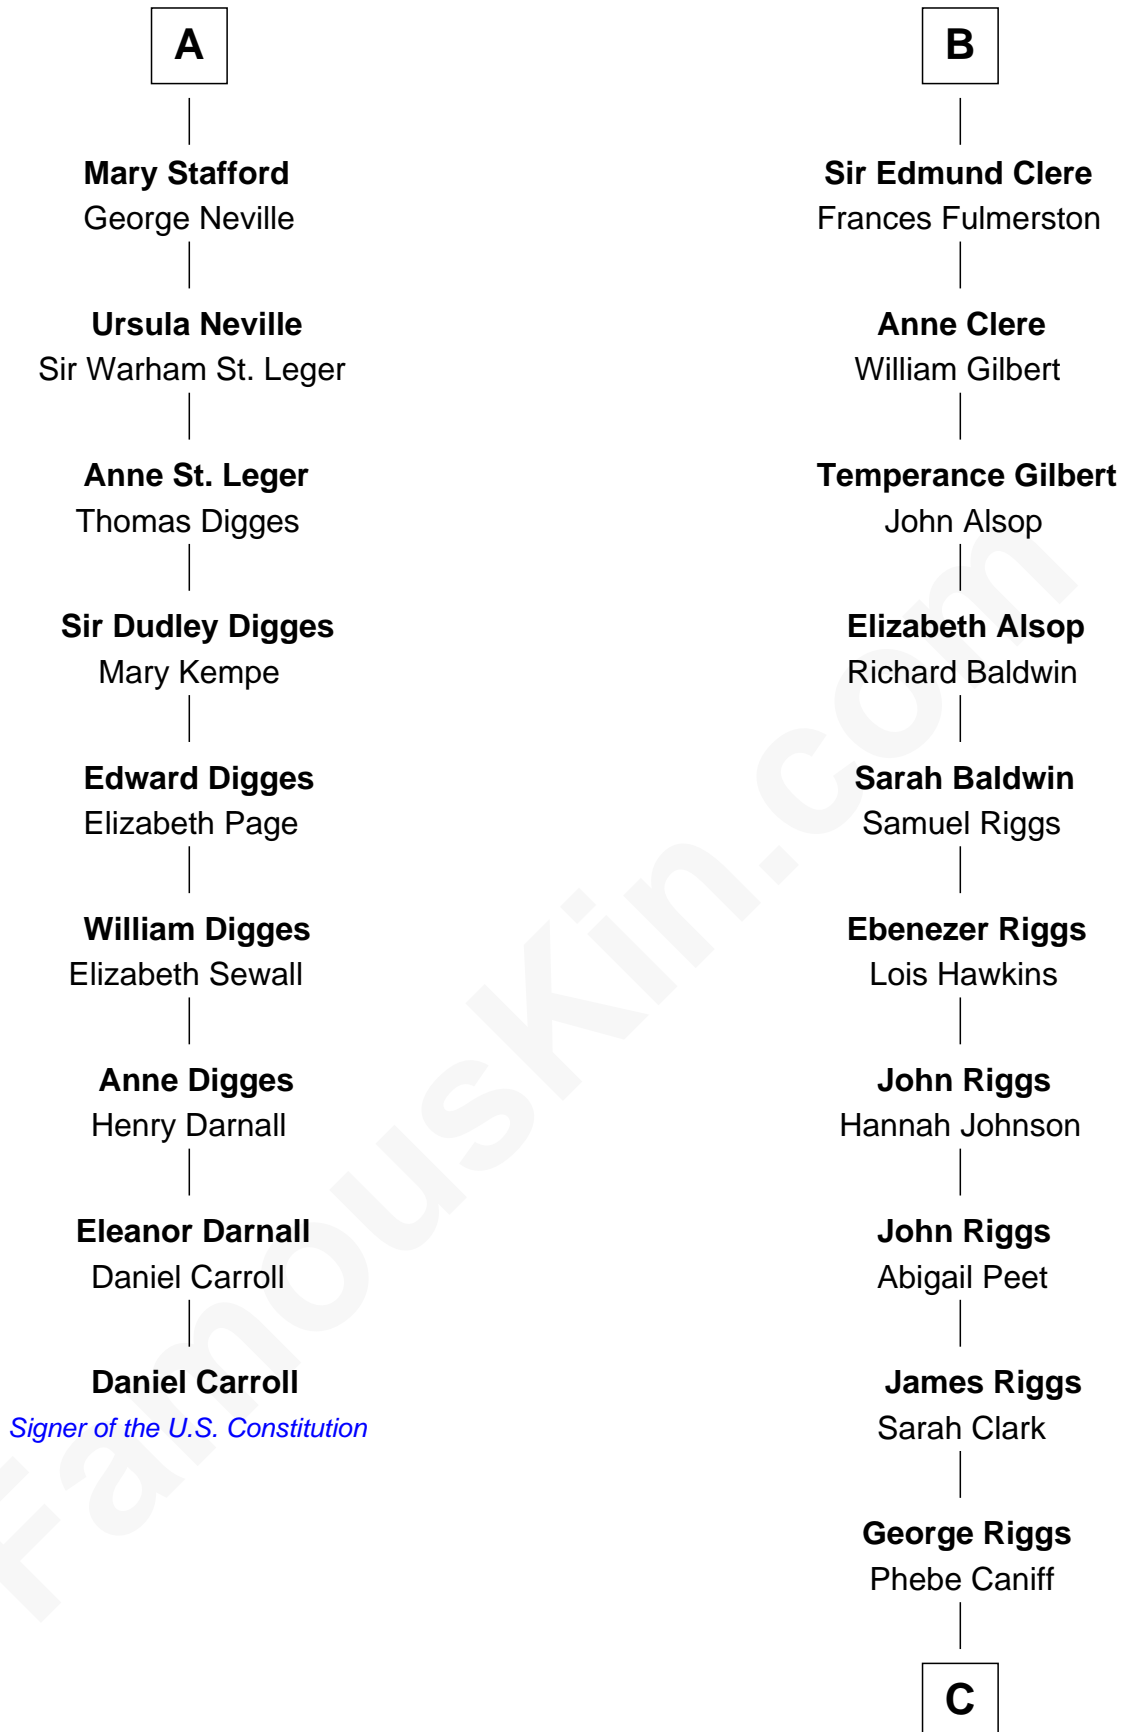

FamousKin.com

Relationship Chart of

Daniel Carroll

Signer of the U.S. Constitution

15th cousin 5 times removed of

Mamie (Doud) Eisenhower

First Lady of President Dwight Eisenhower

C

—
Maria Riggs

Eli Doud
—

—
Royal Houghton Doud

Mary Cornelia Sheldon
—

—
John Sheldon Doud

Elivera Mathilda Carlson
—

—
Mamie (Doud) Eisenhower

First Lady of Dwight Eisenhower