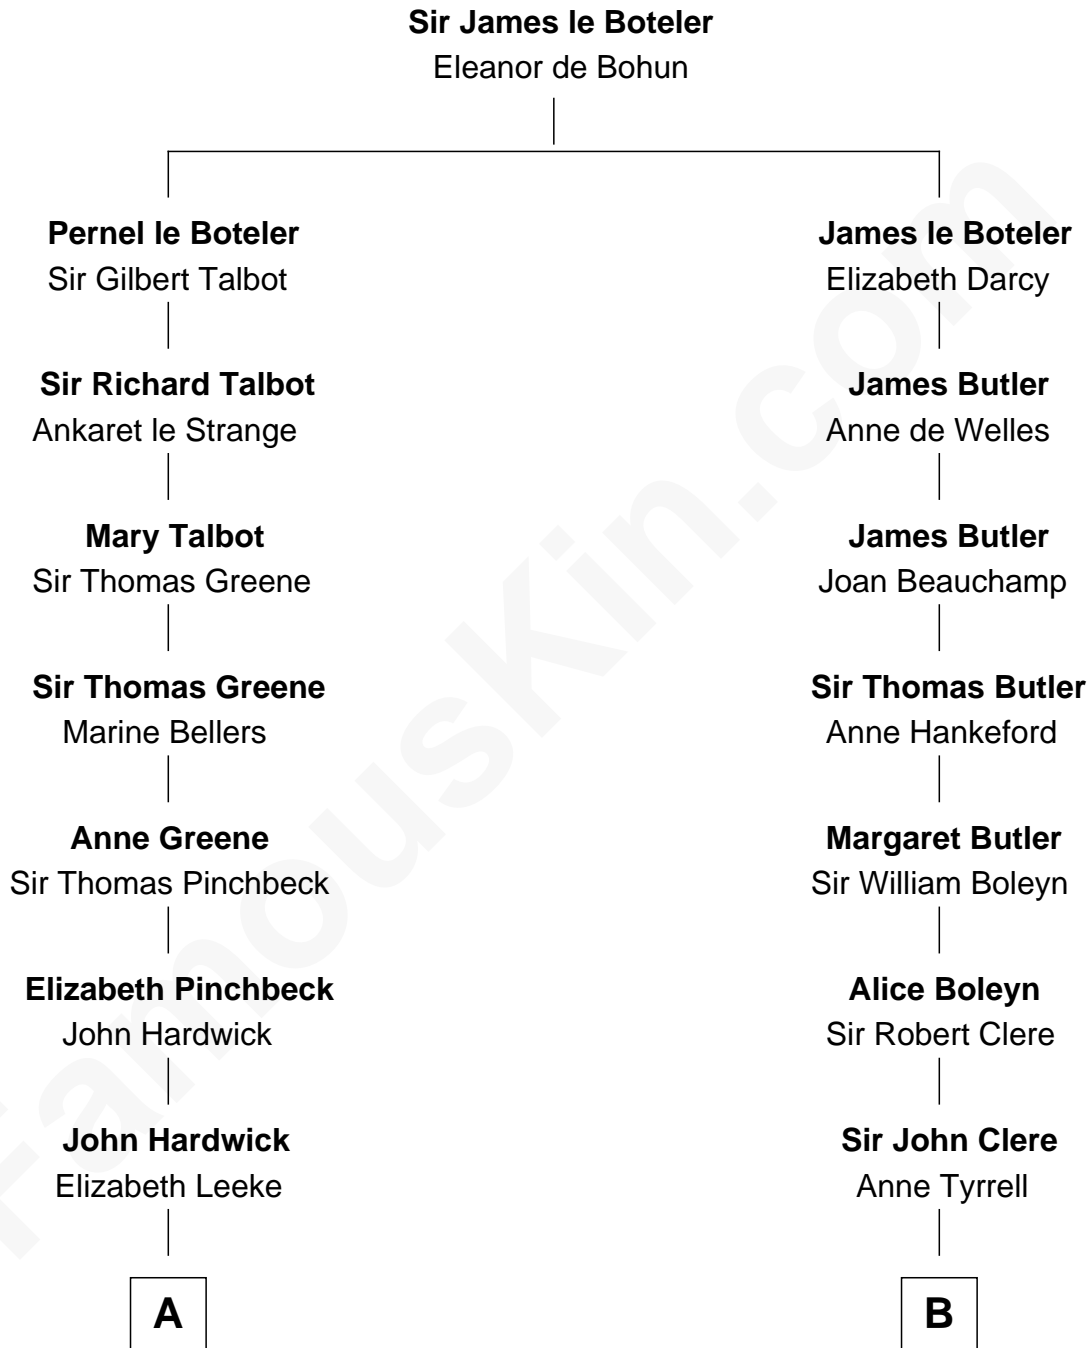

FamousKin.com

Relationship Chart of

Daniel Carroll

Signer of the U.S. Constitution

14th cousin 6 times removed of

Mamie (Doud) Eisenhower

First Lady of President Dwight Eisenhower

C

Maria Riggs

Eli Doud

Royal Houghton Doud

Mary Cornelia Sheldon

John Sheldon Doud

Elivera Mathilda Carlson

Mamie (Doud) Eisenhower

First Lady of Dwight Eisenhower