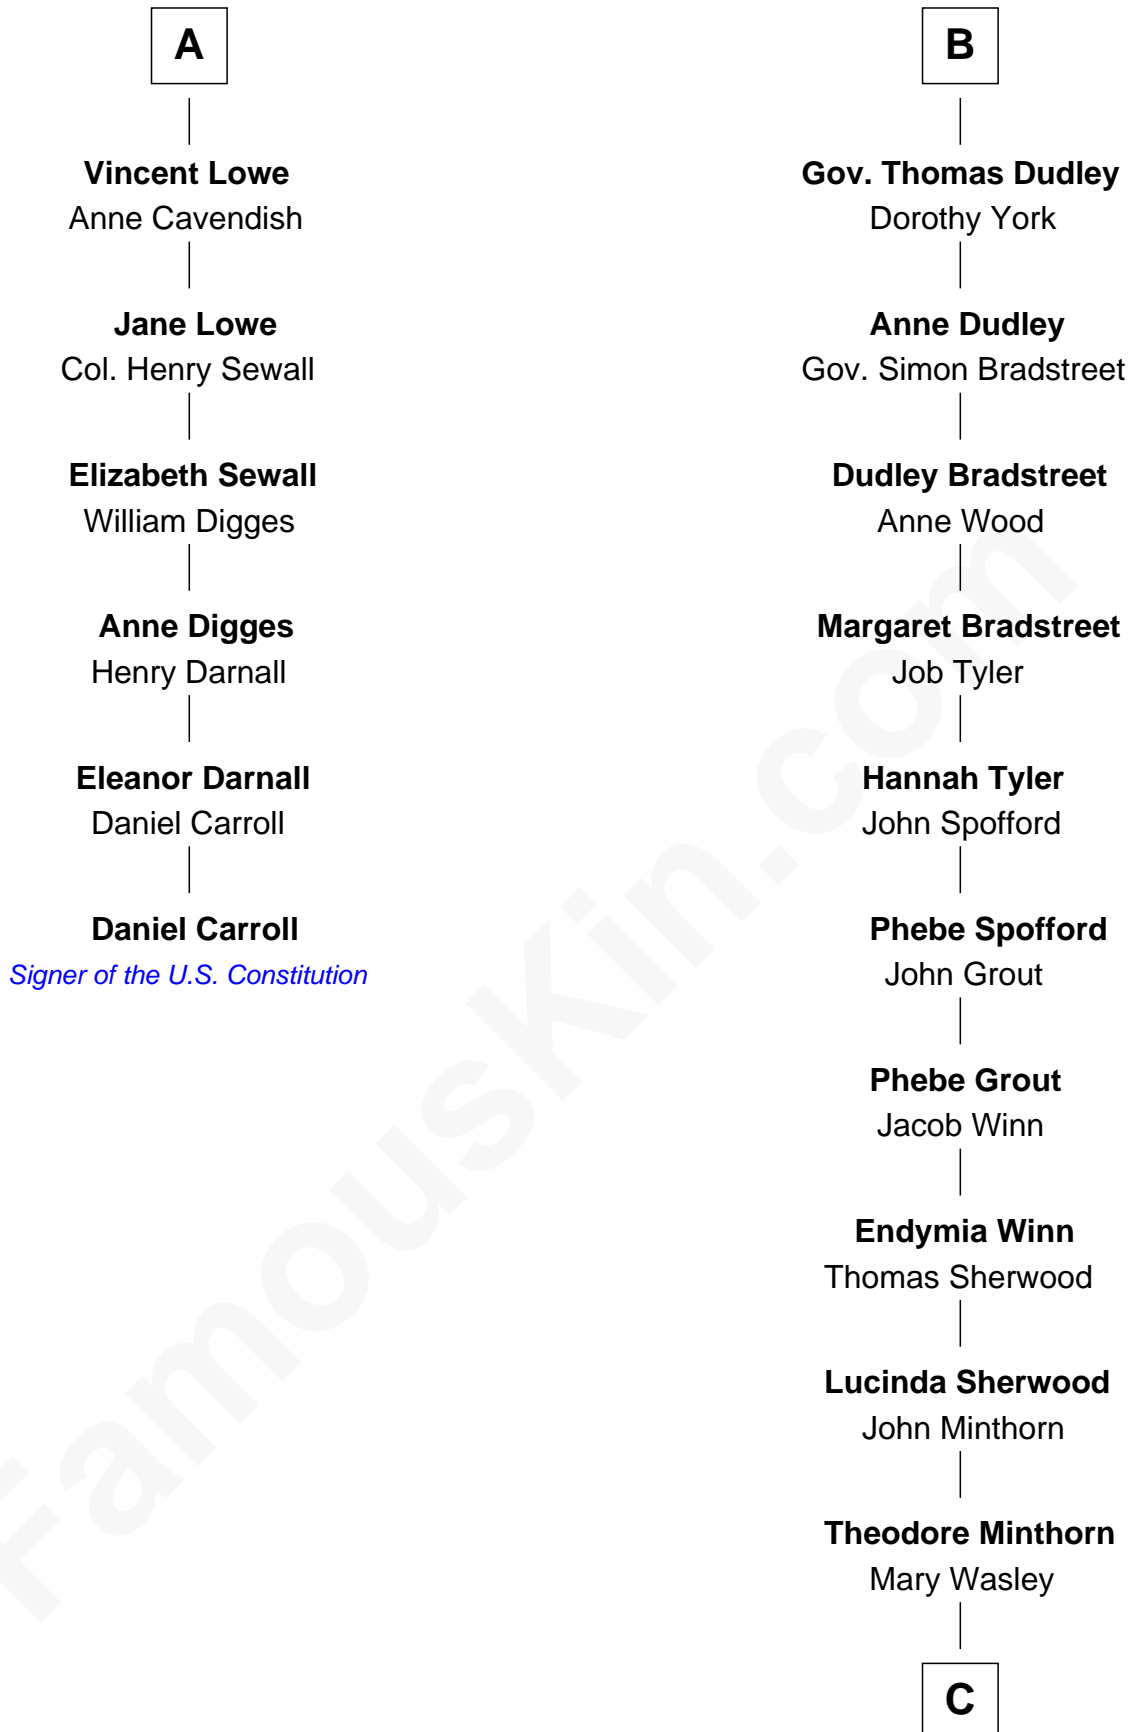

FamousKin.com Relationship Chart of

Daniel Carroll

Signer of the U.S. Constitution

12th cousin 6 times removed of

Herbert Hoover

31st U.S. President

Sir Hugh Shirley
Beatrice Brewes

Isabel Shirley
Sir John Cokayne

John Cokayne
Agnes Vernon

Thomas Cokayne
Agnes Barlow

Sir Thomas Cokayne
Barbara FitzHerbert

Jane Cokayne
Vincent Lowe

Jasper Lowe
Dorothy Sacheverell

Patrick Lowe
Jane Harpur

A

Sir Ralph Shirley
Joan Basset

Beatrice Shirley
John Brome

Isabel Brome
John Denton

Alice Denton
Nicholas Purefoy

Edward Purefoy
Anne Fettiplace

Mary Purefoy
Thomas Thorne

Susanna Thorne
Roger Dudley

B

C

Hulda Randall Minthorn

Jessie Clark Hoover

Herbert Hoover

31st U.S. President

FamousKin.com