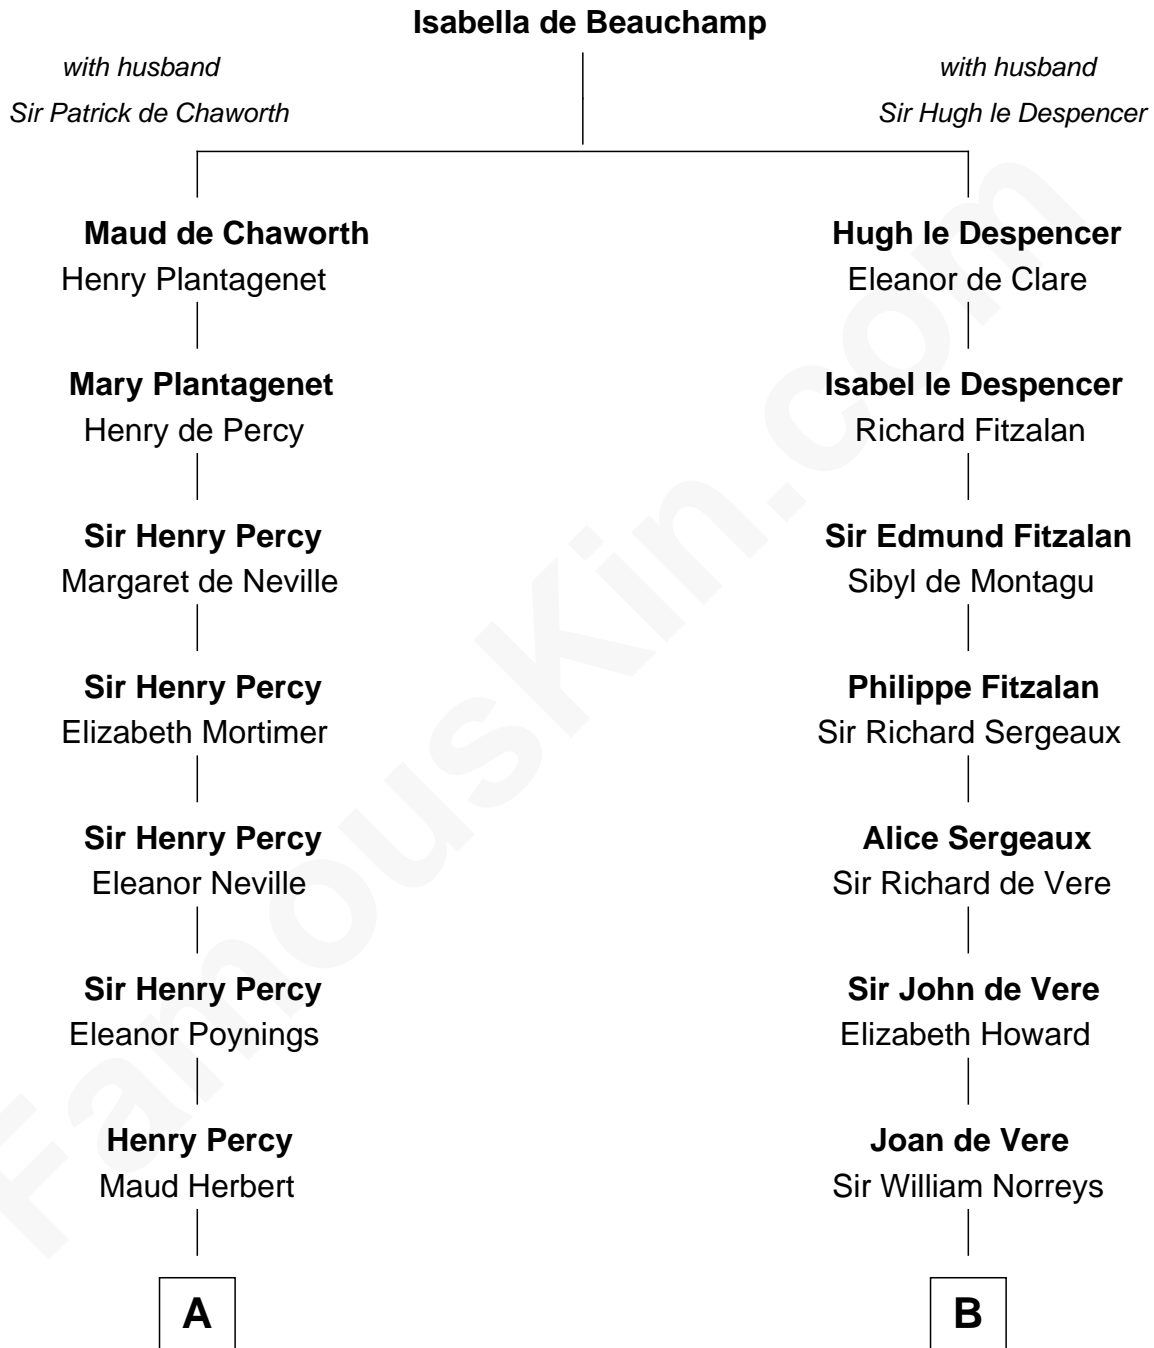

FamousKin.com

Relationship Chart of

Daniel Carroll

Signer of the U.S. Constitution

16th cousin 5 times removed of

Lou (Henry) Hoover

First Lady of President Herbert Hoover