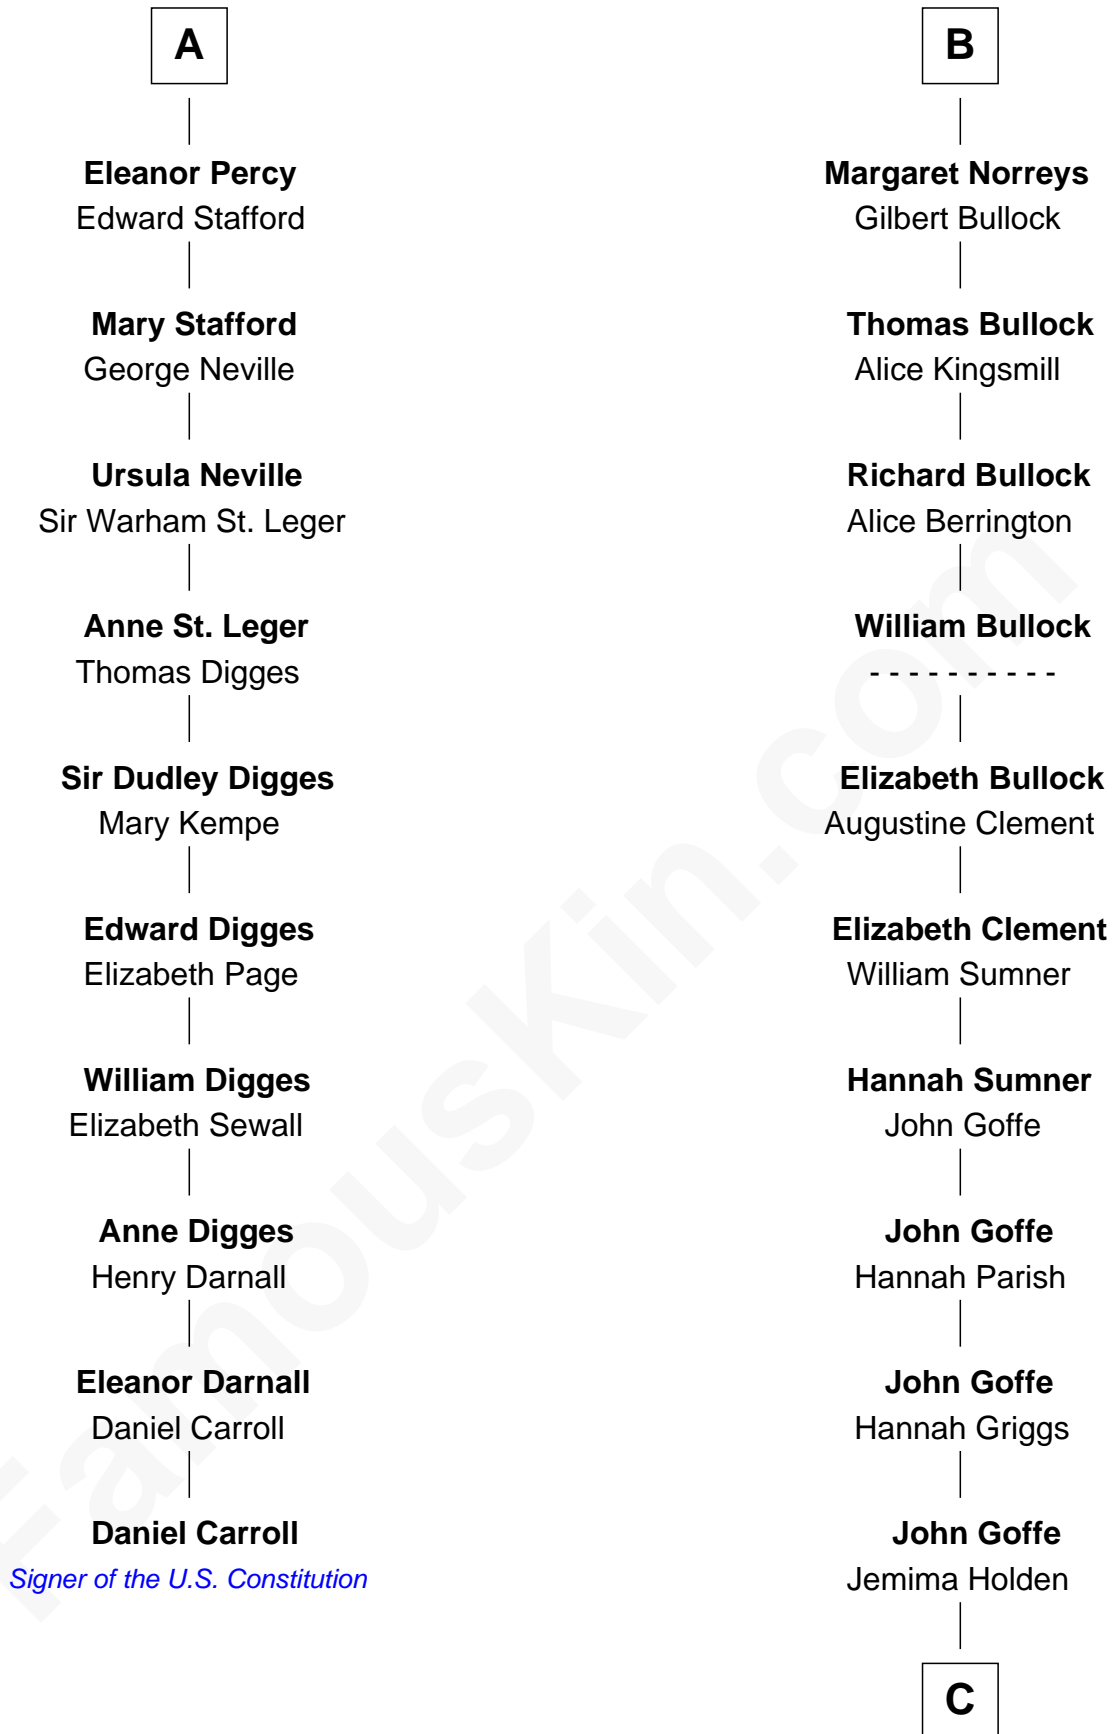

## Relationship Chart of

### Daniel Carroll

*Signer of the U.S. Constitution*

16th cousin 5 times removed of

### Lou (Henry) Hoover

*First Lady of President Herbert Hoover*

**C**

**Polly Goffe**

Josiah Wallace

**Nancy M. Wallace**

John Scobey

**Philomelia Sophia Scobey**