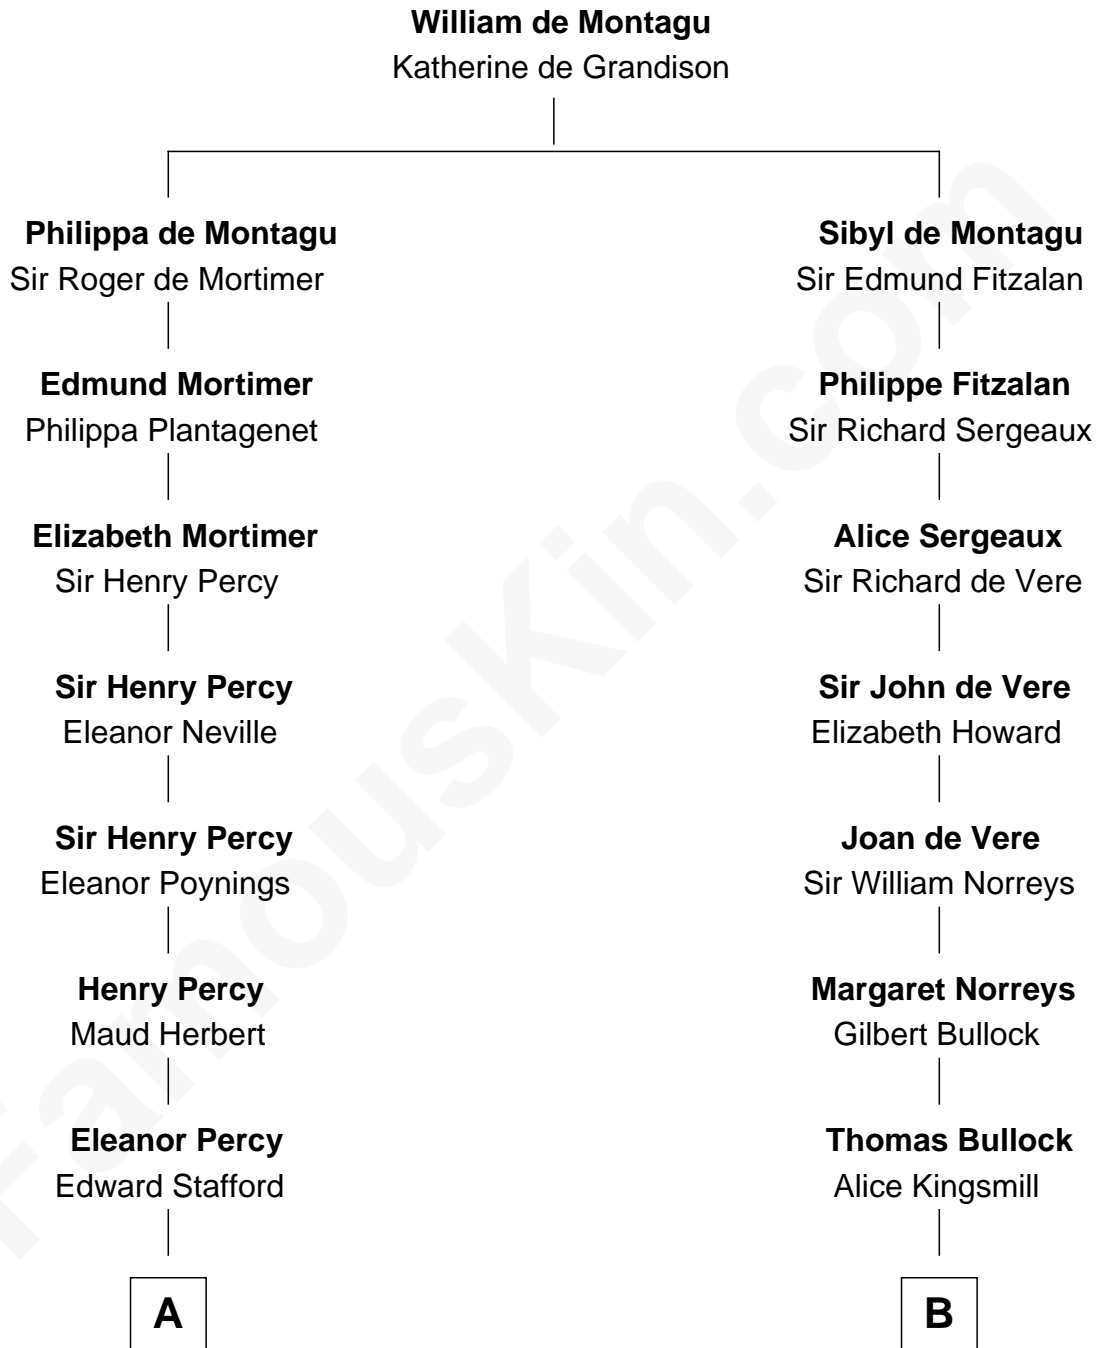

FamousKin.com

Relationship Chart of

Daniel Carroll

Signer of the U.S. Constitution

15th cousin 4 times removed of

Lou (Henry) Hoover

First Lady of President Herbert Hoover

C

Philomelia Sophia Scobey

Phineas Weed

Florence Ida Weed

Charles Delano Henry

Lou (Henry) Hoover

First Lady of Herbert Hoover

FamousKin.com