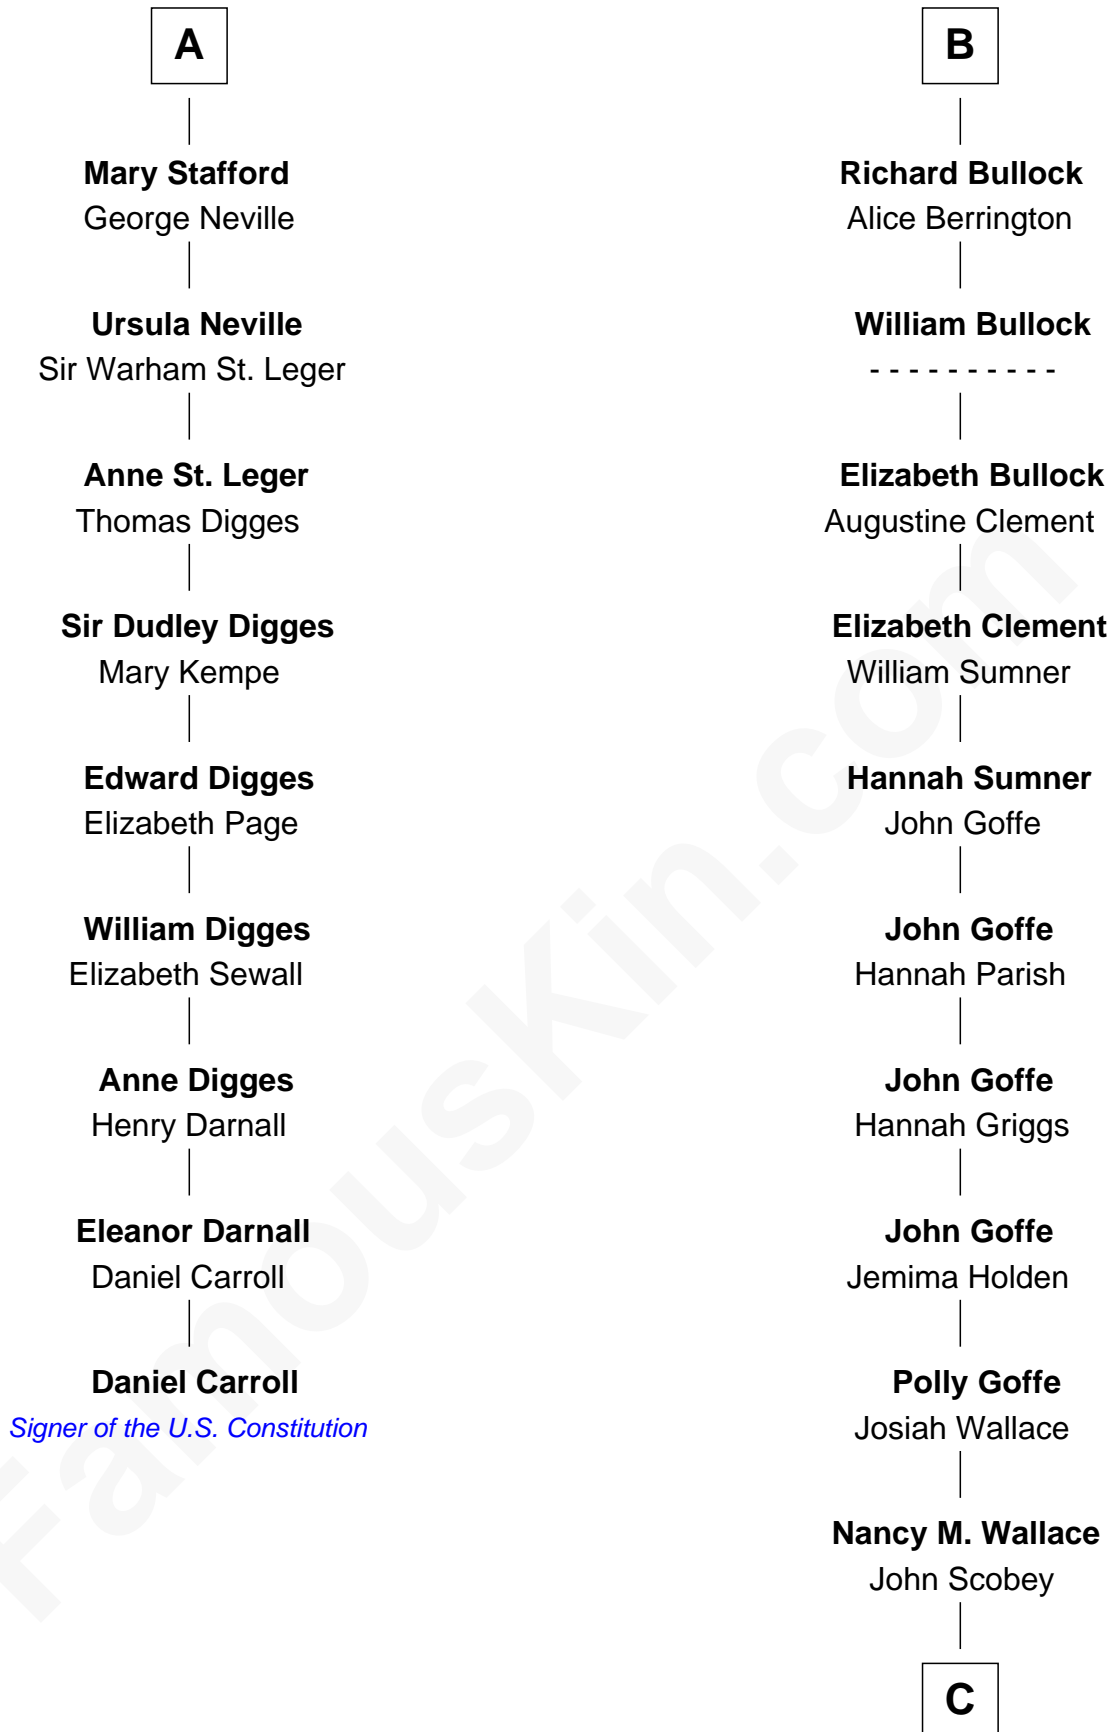

FamousKin.com

Relationship Chart of

Daniel Carroll

Signer of the U.S. Constitution

15th cousin 4 times removed of

Lou (Henry) Hoover

First Lady of President Herbert Hoover

C

Philomelia Sophia Scobey

Phineas Weed

Florence Ida Weed

Charles Delano Henry

Lou (Henry) Hoover

First Lady of Herbert Hoover

FamousKin.com