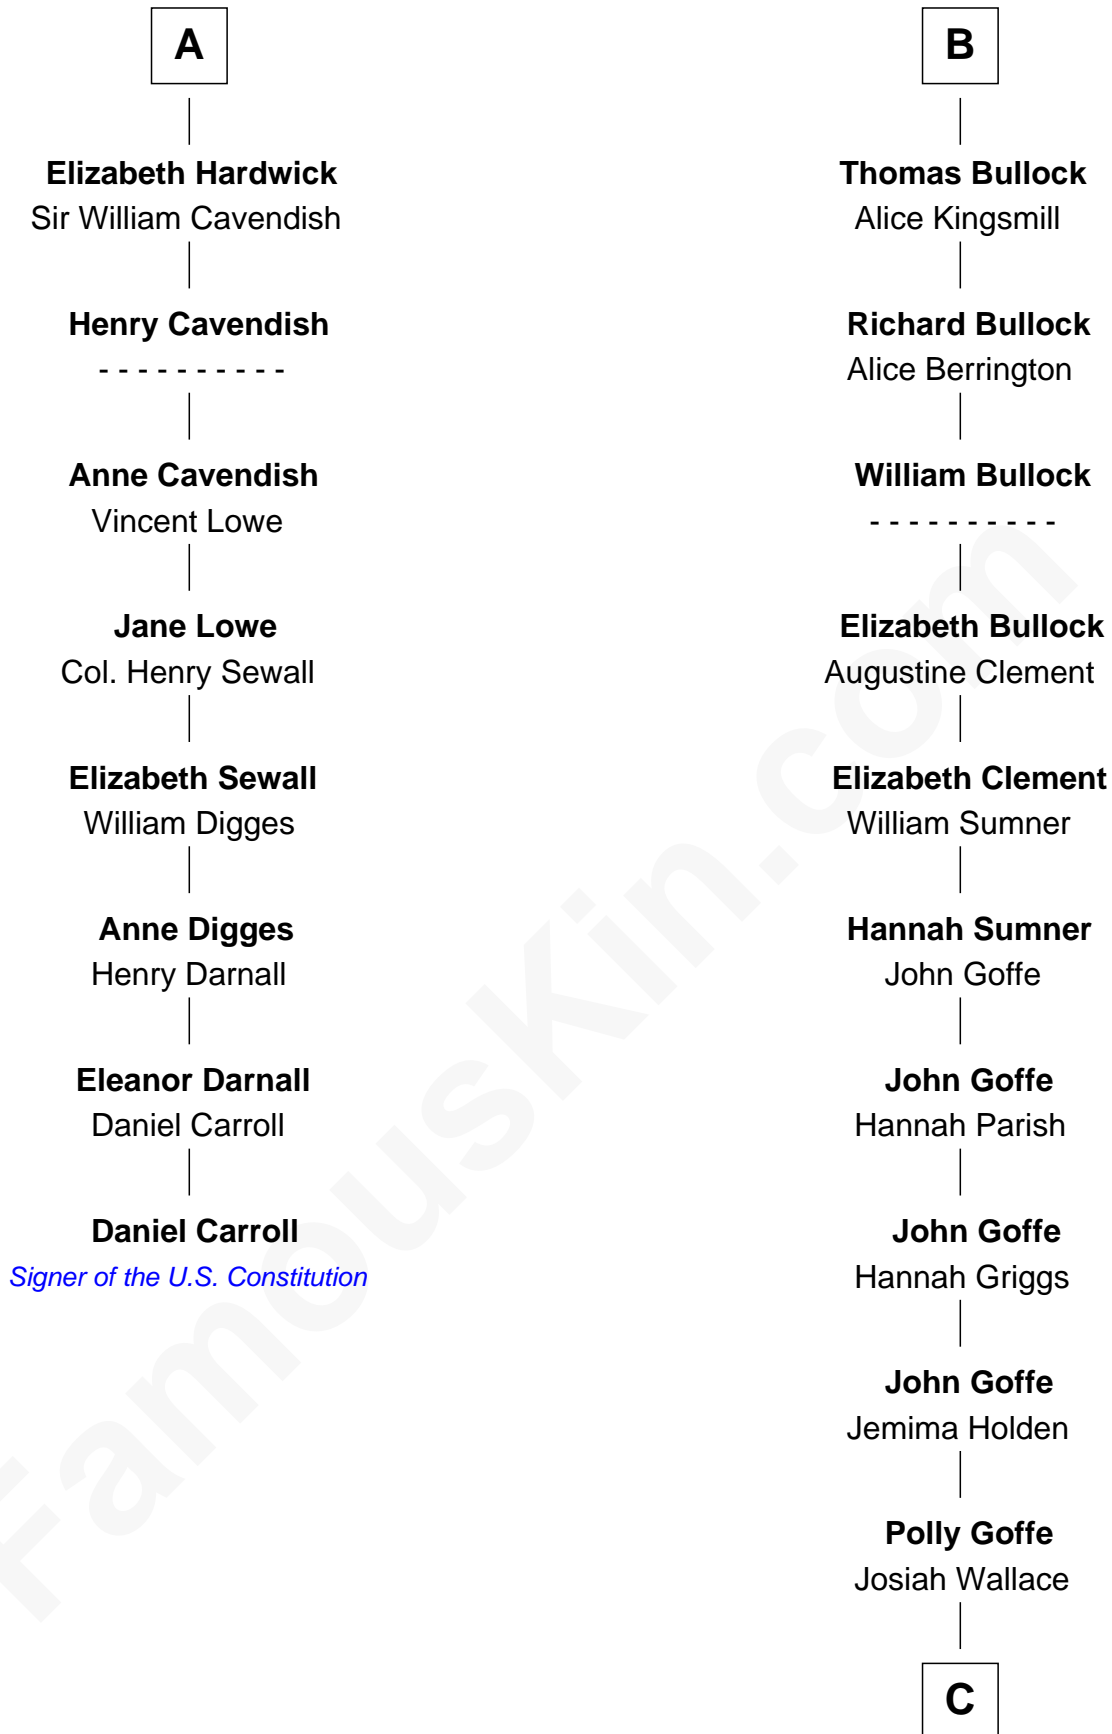

## Relationship Chart of

### Daniel Carroll

*Signer of the U.S. Constitution*

14th cousin 6 times removed of

### Lou (Henry) Hoover

*First Lady of President Herbert Hoover*

**C**

**Nancy M. Wallace**

John Scobey

**Philomelia Sophia Scobey**

Phineas Weed

**Florence Ida Weed**