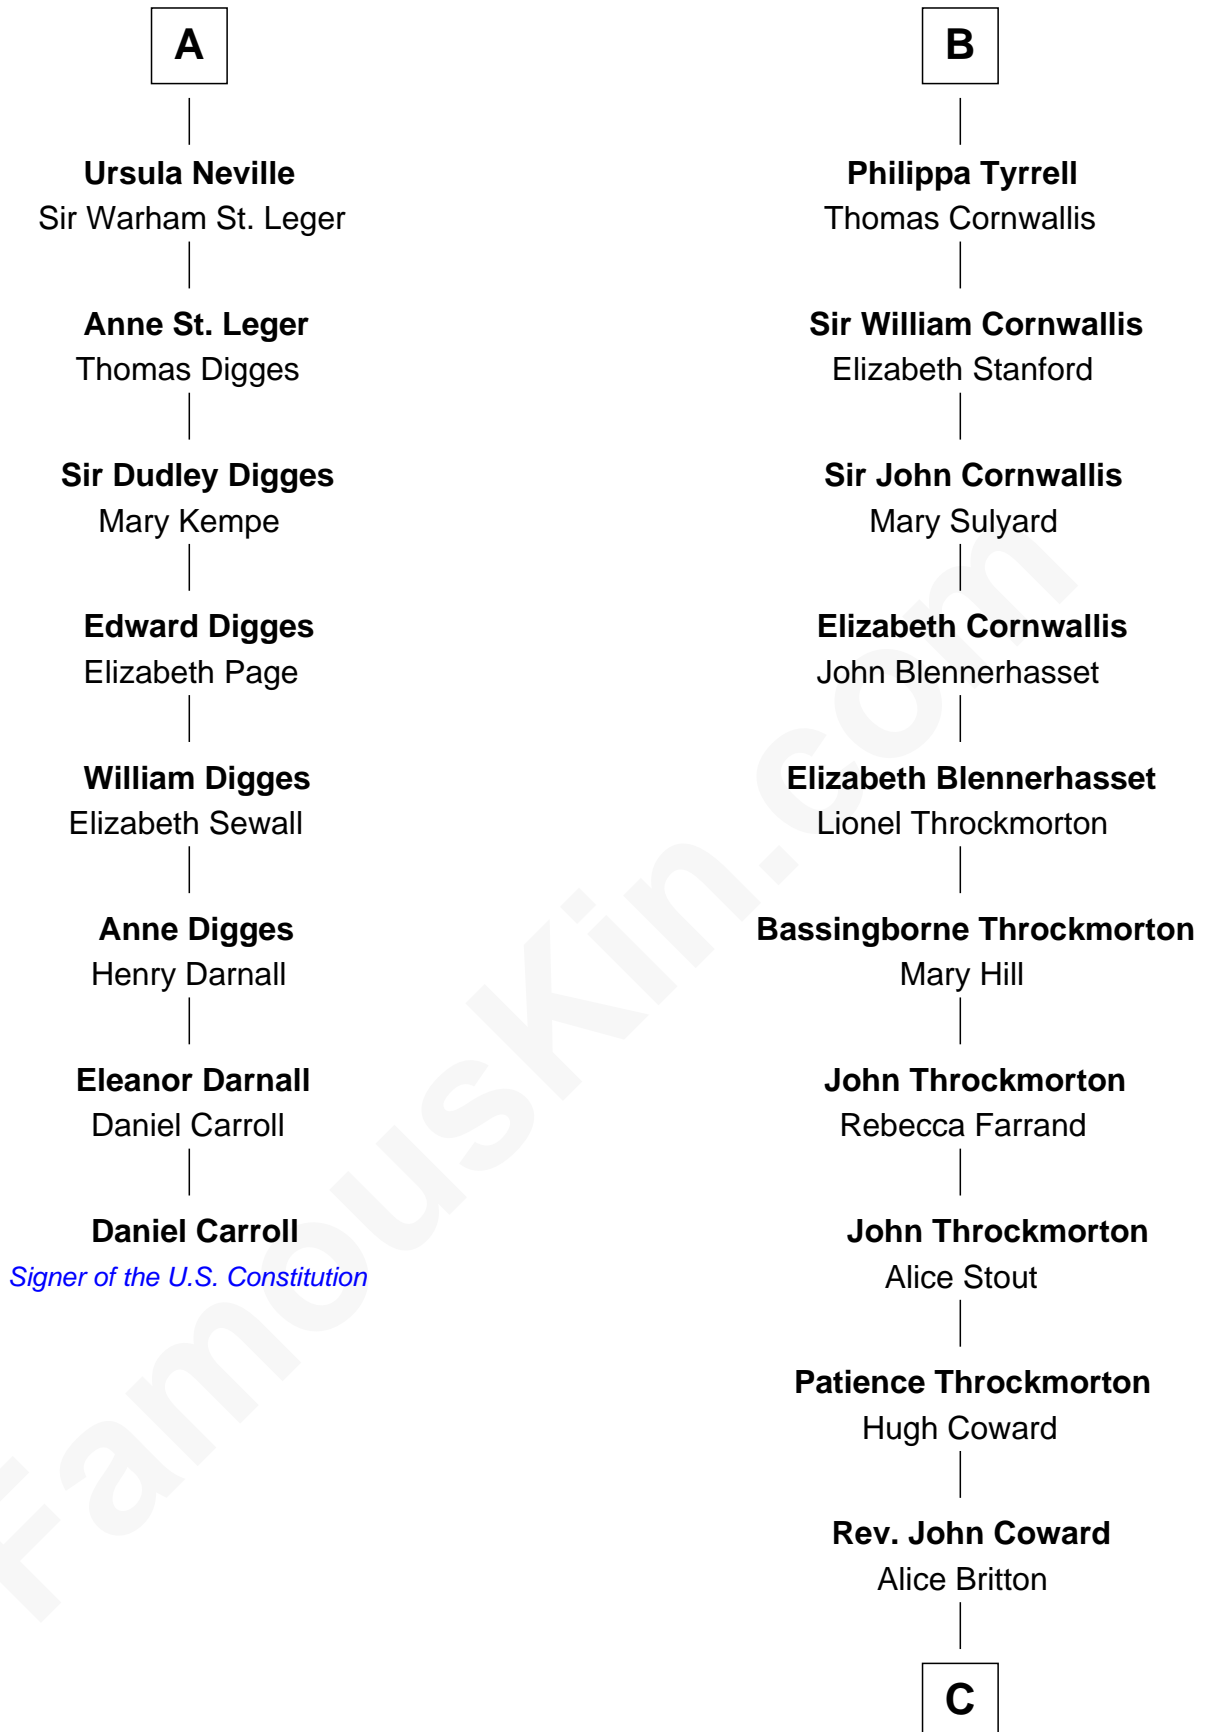

## Relationship Chart of

### Daniel Carroll

*Signer of the U.S. Constitution*

14th cousin 7 times removed of

### Ellen Louise (Axson) Wilson

*First Lady of President Woodrow Wilson*

**C**

**Deliverance Coward**

James FitzRandolph

**Isaac FitzRandolph**

Eleanor Hunter

**Rebecca Longstreet FitzRandolph**