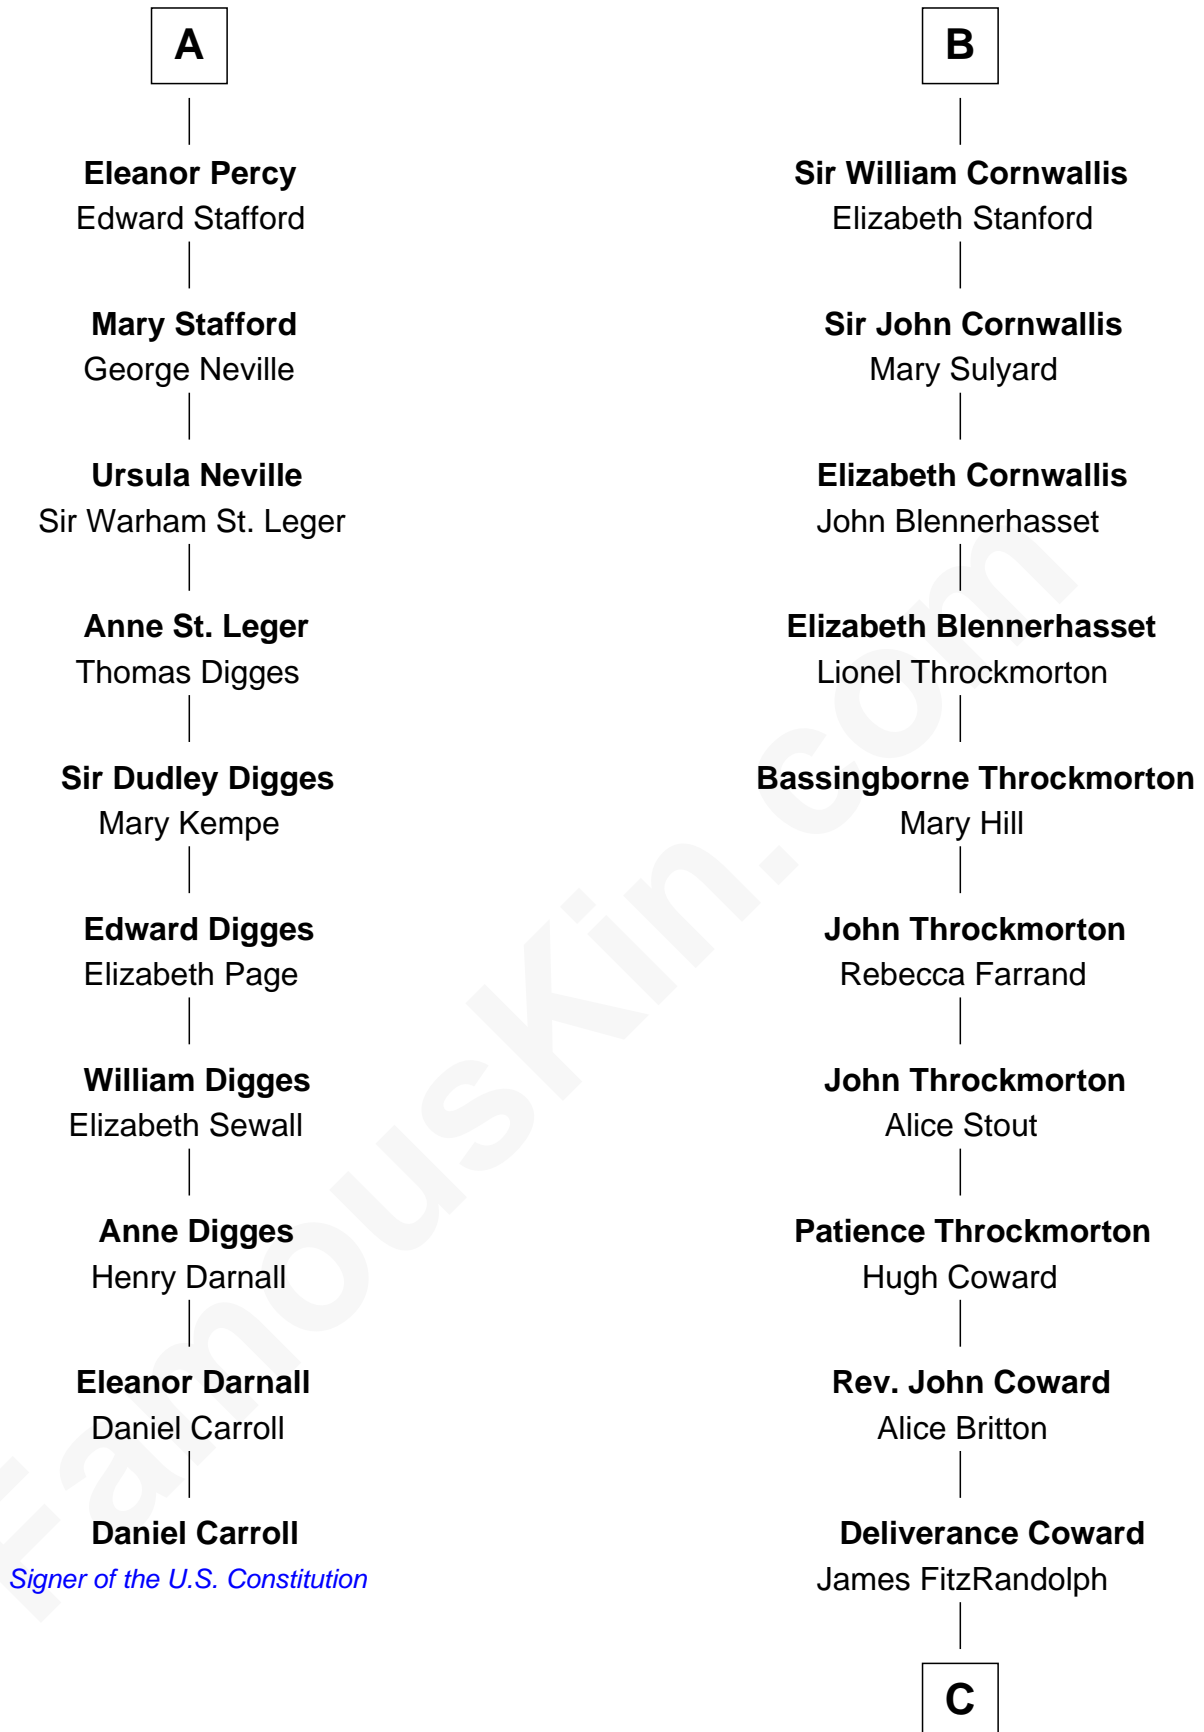

FamousKin.com

Relationship Chart of

Daniel Carroll

Signer of the U.S. Constitution

16th cousin 4 times removed of

Ellen Louise (Axson) Wilson

First Lady of President Woodrow Wilson

C

Isaac FitzRandolph

Eleanor Hunter

Rebecca Longstreet FitzRandolph

Rev. Isaac Stockton Keith Axson

Rev. Samuel Edward Axson

Margaret Jane Hoyt

Ellen Louise (Axson) Wilson

First Lady of Woodrow Wilson