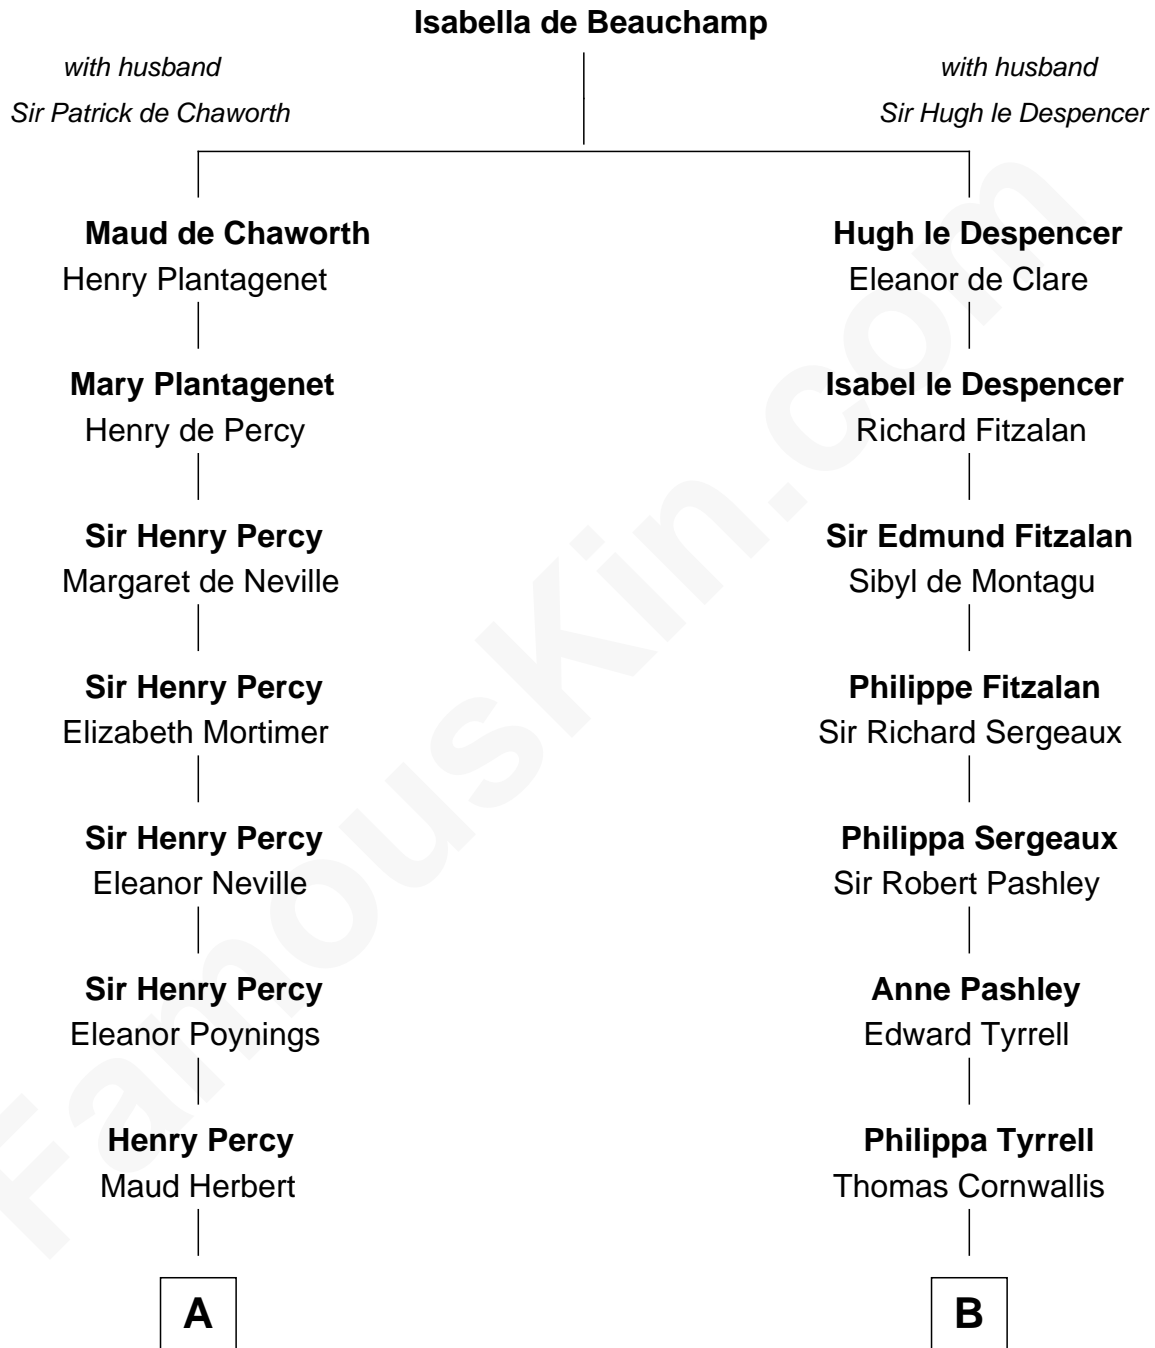

FamousKin.com

Relationship Chart of

Daniel Carroll

Signer of the U.S. Constitution

16th cousin 4 times removed of

Ellen Louise (Axson) Wilson

First Lady of President Woodrow Wilson

C

Isaac FitzRandolph

Eleanor Hunter

Rebecca Longstreet FitzRandolph

Rev. Isaac Stockton Keith Axson

Rev. Samuel Edward Axson

Margaret Jane Hoyt

Ellen Louise (Axson) Wilson

First Lady of Woodrow Wilson