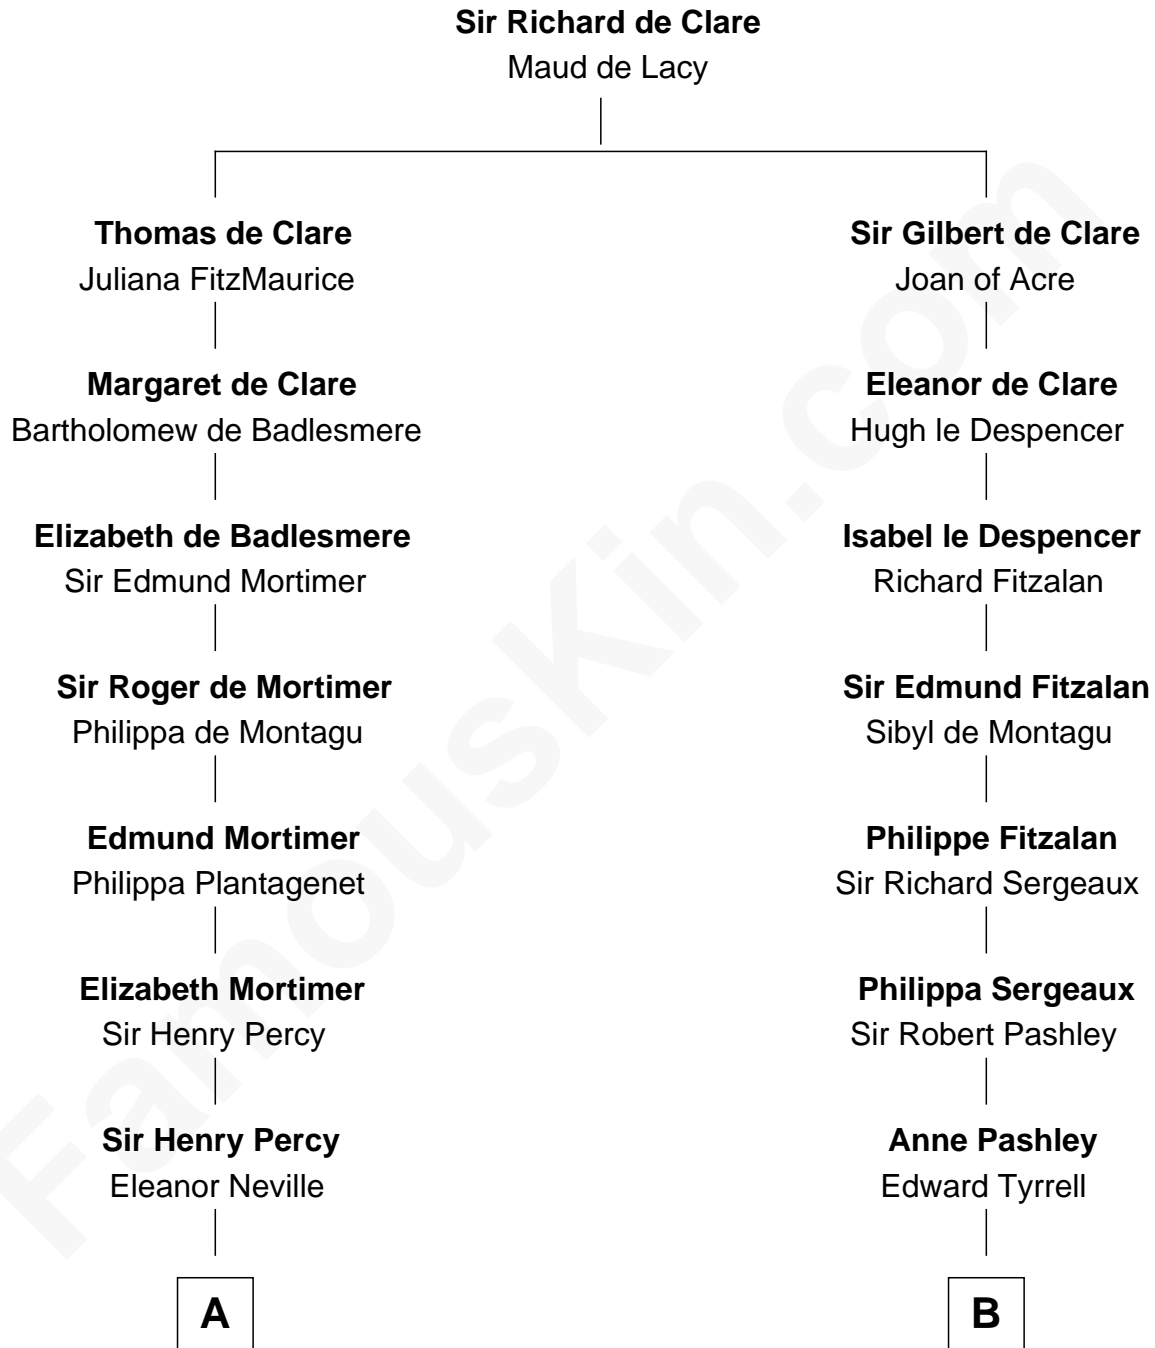

FamousKin.com

Relationship Chart of

Daniel Carroll

Signer of the U.S. Constitution

18th cousin 3 times removed of

Ellen Louise (Axson) Wilson

First Lady of President Woodrow Wilson

C

Eleanor Darnall

Daniel Carroll

Daniel Carroll

Signer of the U.S. Constitution

D

Deliverance Coward

James FitzRandolph

Isaac FitzRandolph