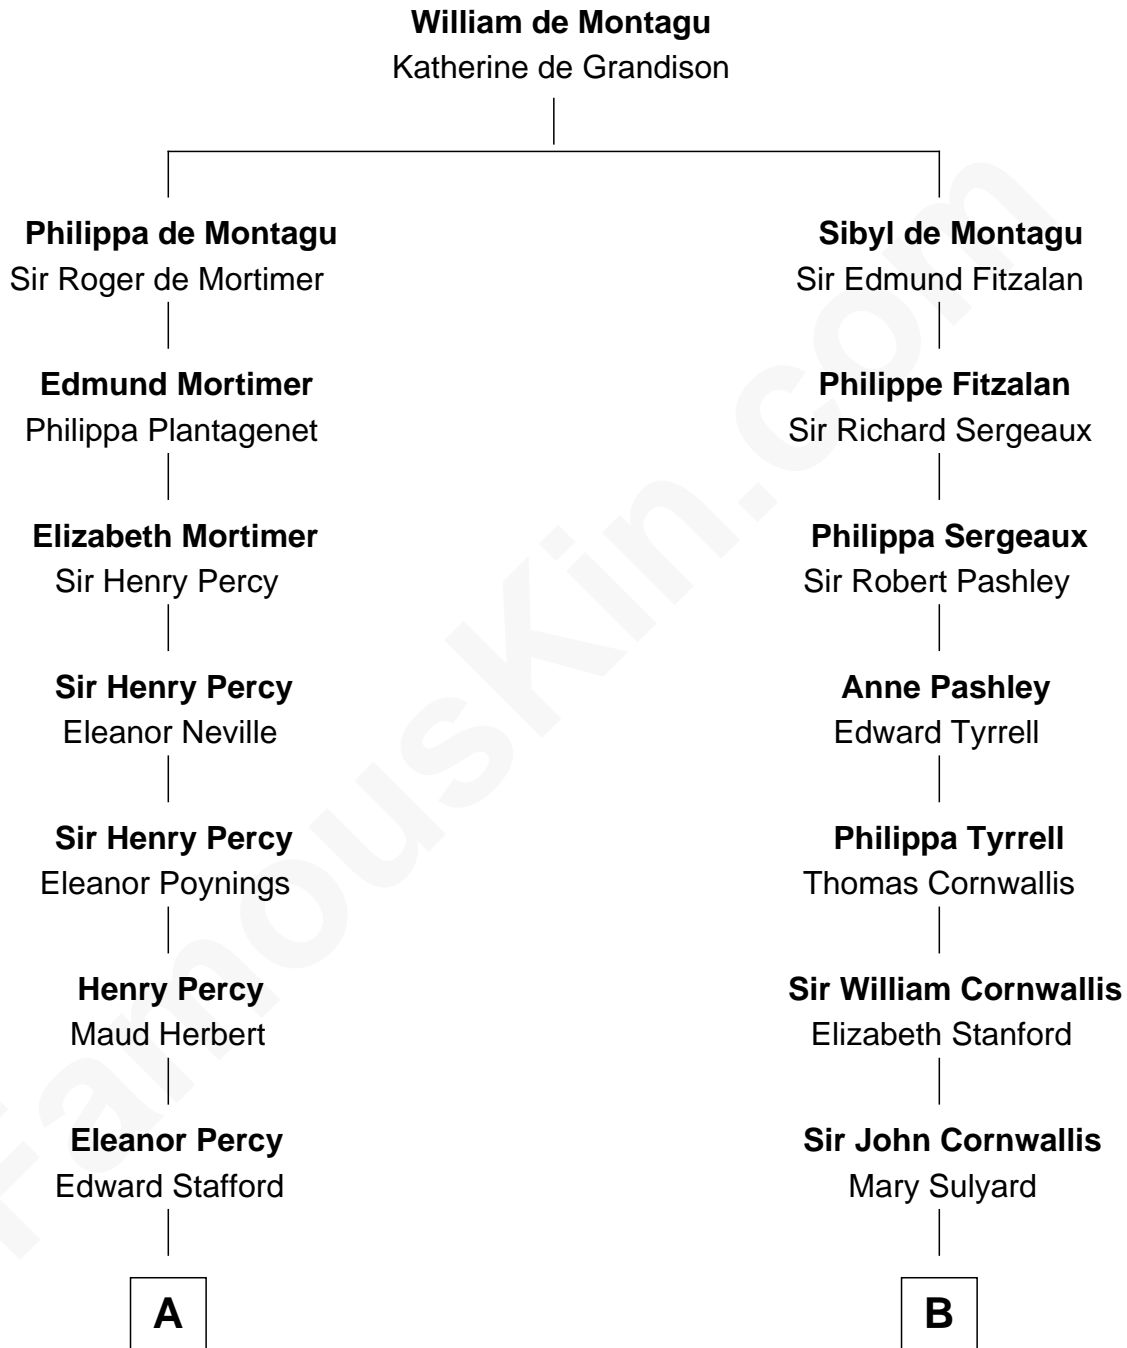

FamousKin.com

Relationship Chart of

Daniel Carroll

Signer of the U.S. Constitution

15th cousin 3 times removed of

Ellen Louise (Axson) Wilson

First Lady of President Woodrow Wilson