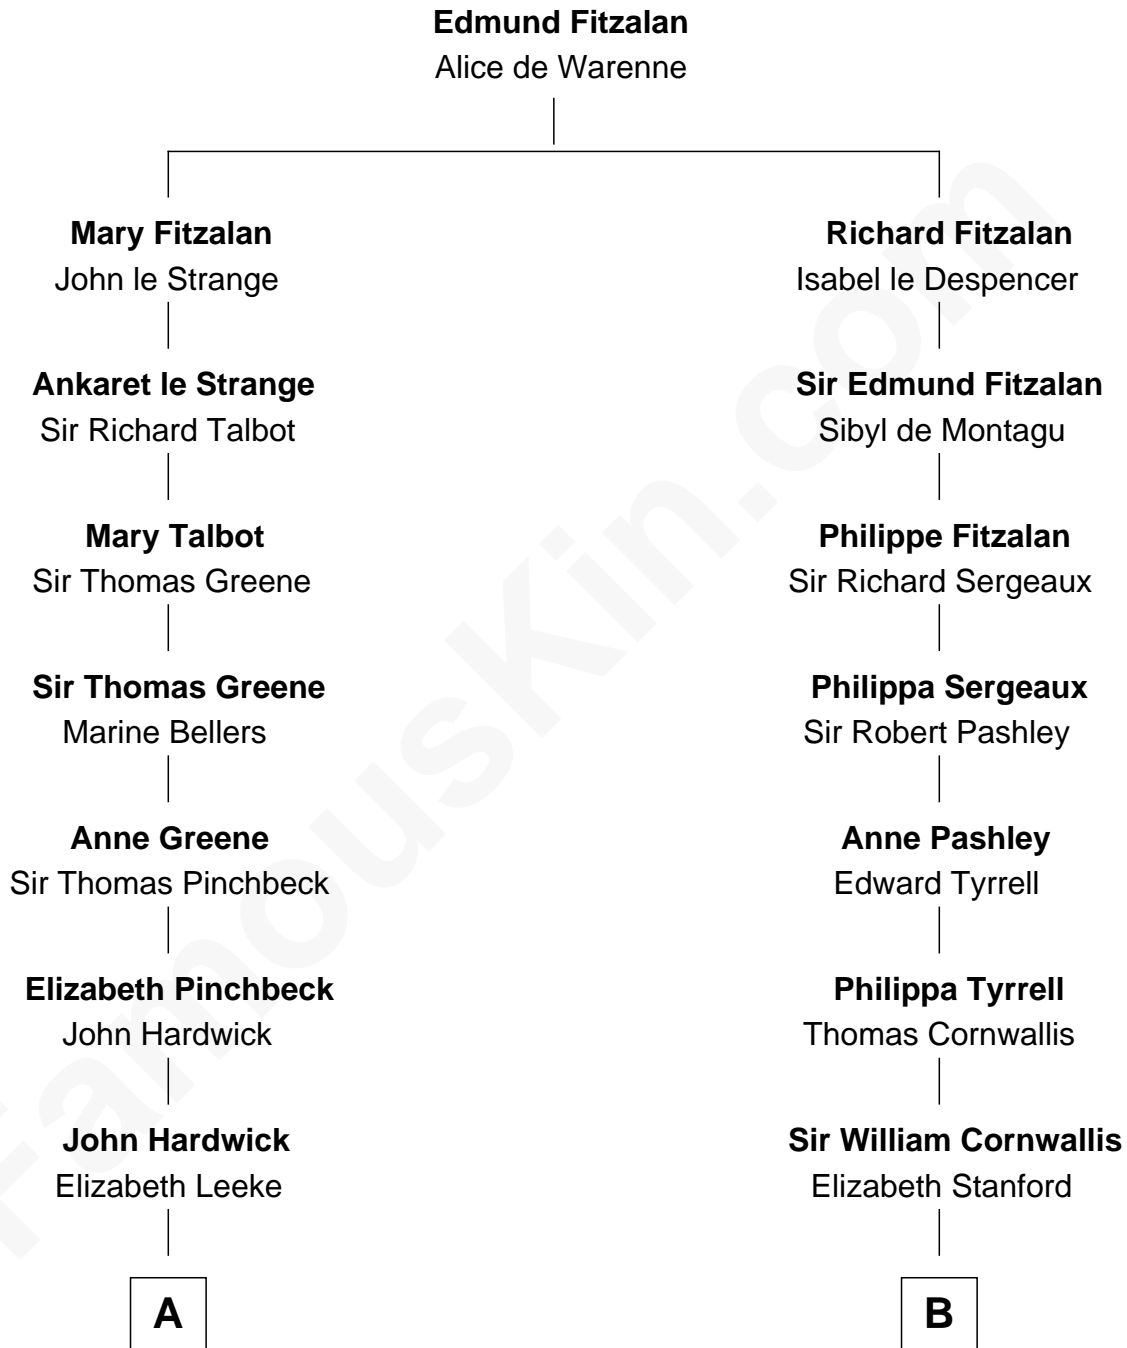

FamousKin.com

Relationship Chart of

Daniel Carroll

Signer of the U.S. Constitution

14th cousin 5 times removed of

Ellen Louise (Axson) Wilson

First Lady of President Woodrow Wilson

C

Rebecca Longstreet FitzRandolph

Rev. Isaac Stockton Keith Axson

Rev. Samuel Edward Axson

Margaret Jane Hoyt

Ellen Louise (Axson) Wilson

First Lady of Woodrow Wilson

FamousKin.com