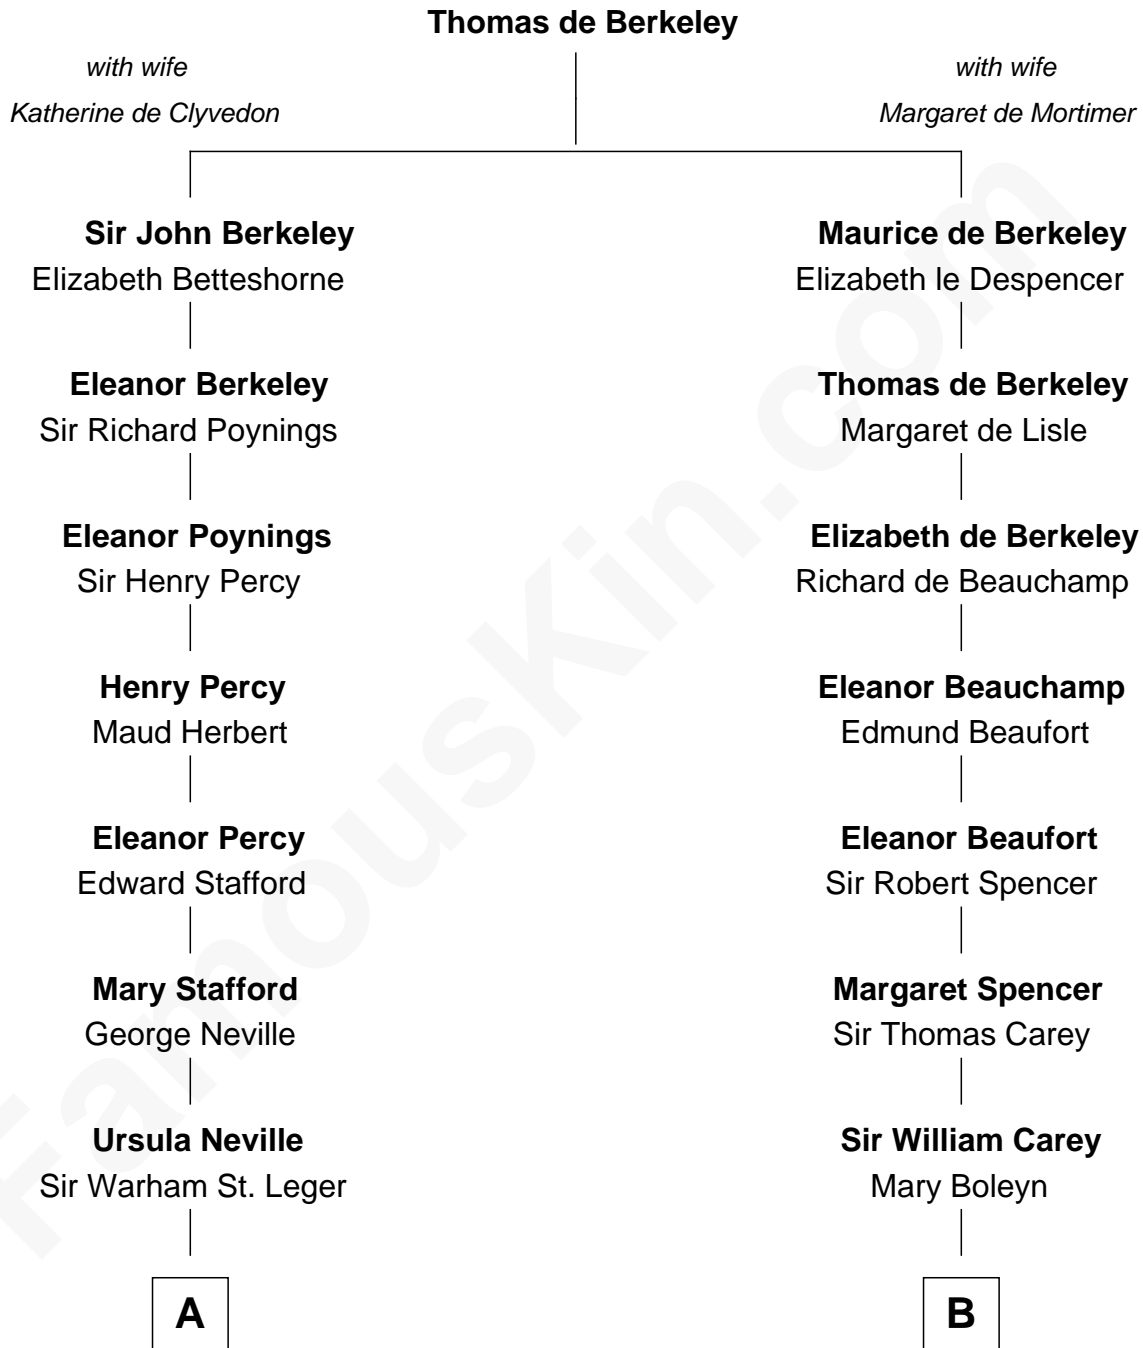

FamousKin.com
Relationship Chart of
Daniel Carroll

Signer of the U.S. Constitution

13th cousin 5 times removed of

Edith (Bolling) Wilson

First Lady of President Woodrow Wilson

C

William Holcombe Bolling

Sarah Spiers White

Edith (Bolling) Wilson

First Lady of Woodrow Wilson

FamousKin.com