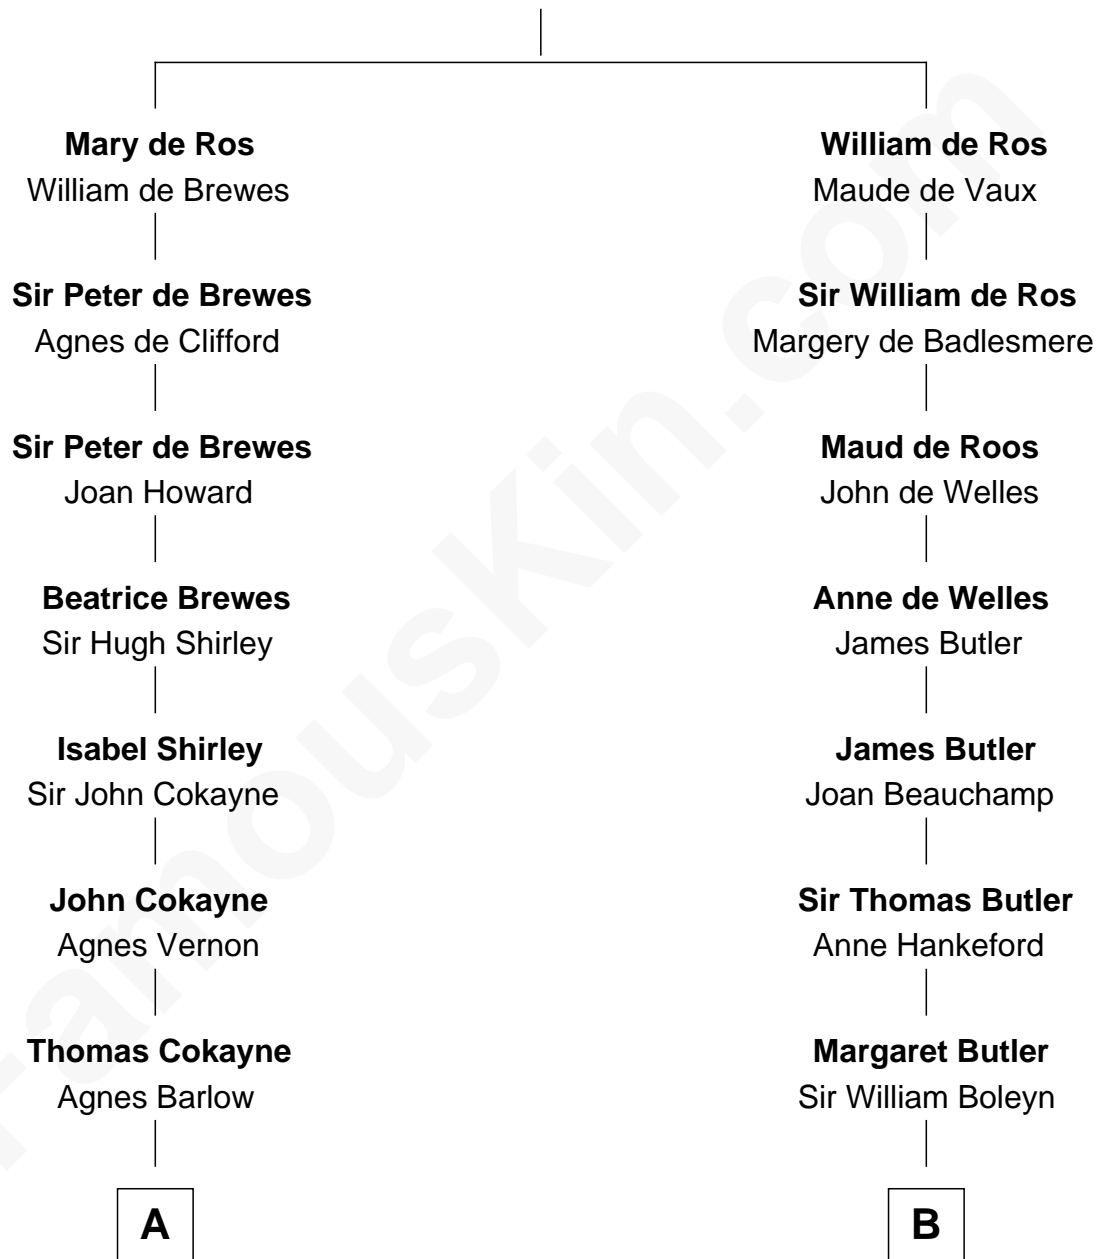

FamousKin.com

Relationship Chart of

Daniel Carroll

Signer of the U.S. Constitution

16th cousin 4 times removed of

Edith (Bolling) Wilson

First Lady of President Woodrow Wilson

Sir Robert de Ros

Isabel de Aubeney

C

Catherine Payne

Archibald Bolling

Archibald Bolling

Anne E. Wigginton

William Holcombe Bolling

Sarah Spiers White

Edith (Bolling) Wilson

First Lady of Woodrow Wilson