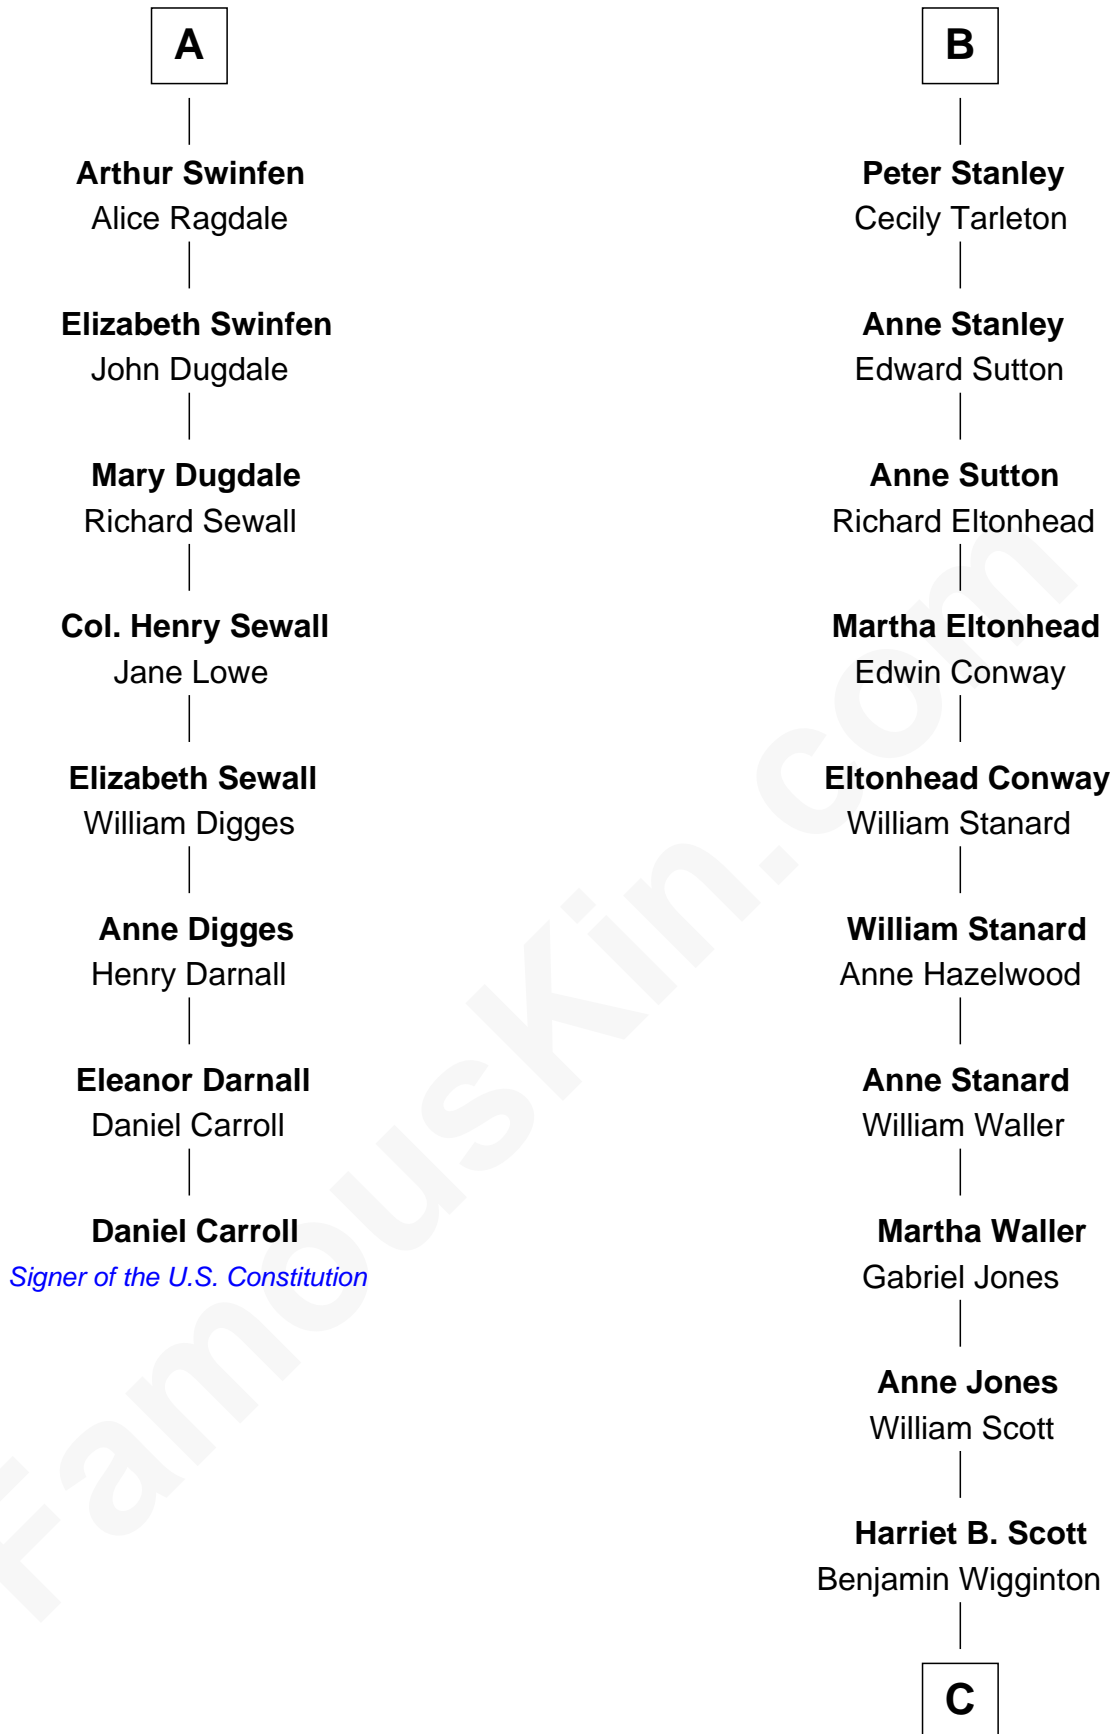

FamousKin.com

Relationship Chart of

Daniel Carroll

Signer of the U.S. Constitution

14th cousin 5 times removed of

Edith (Bolling) Wilson

First Lady of President Woodrow Wilson

C

Anne E. Wigginton

Archibald Bolling

William Holcombe Bolling

Sarah Spiers White

Edith (Bolling) Wilson

First Lady of Woodrow Wilson

FamousKin.com