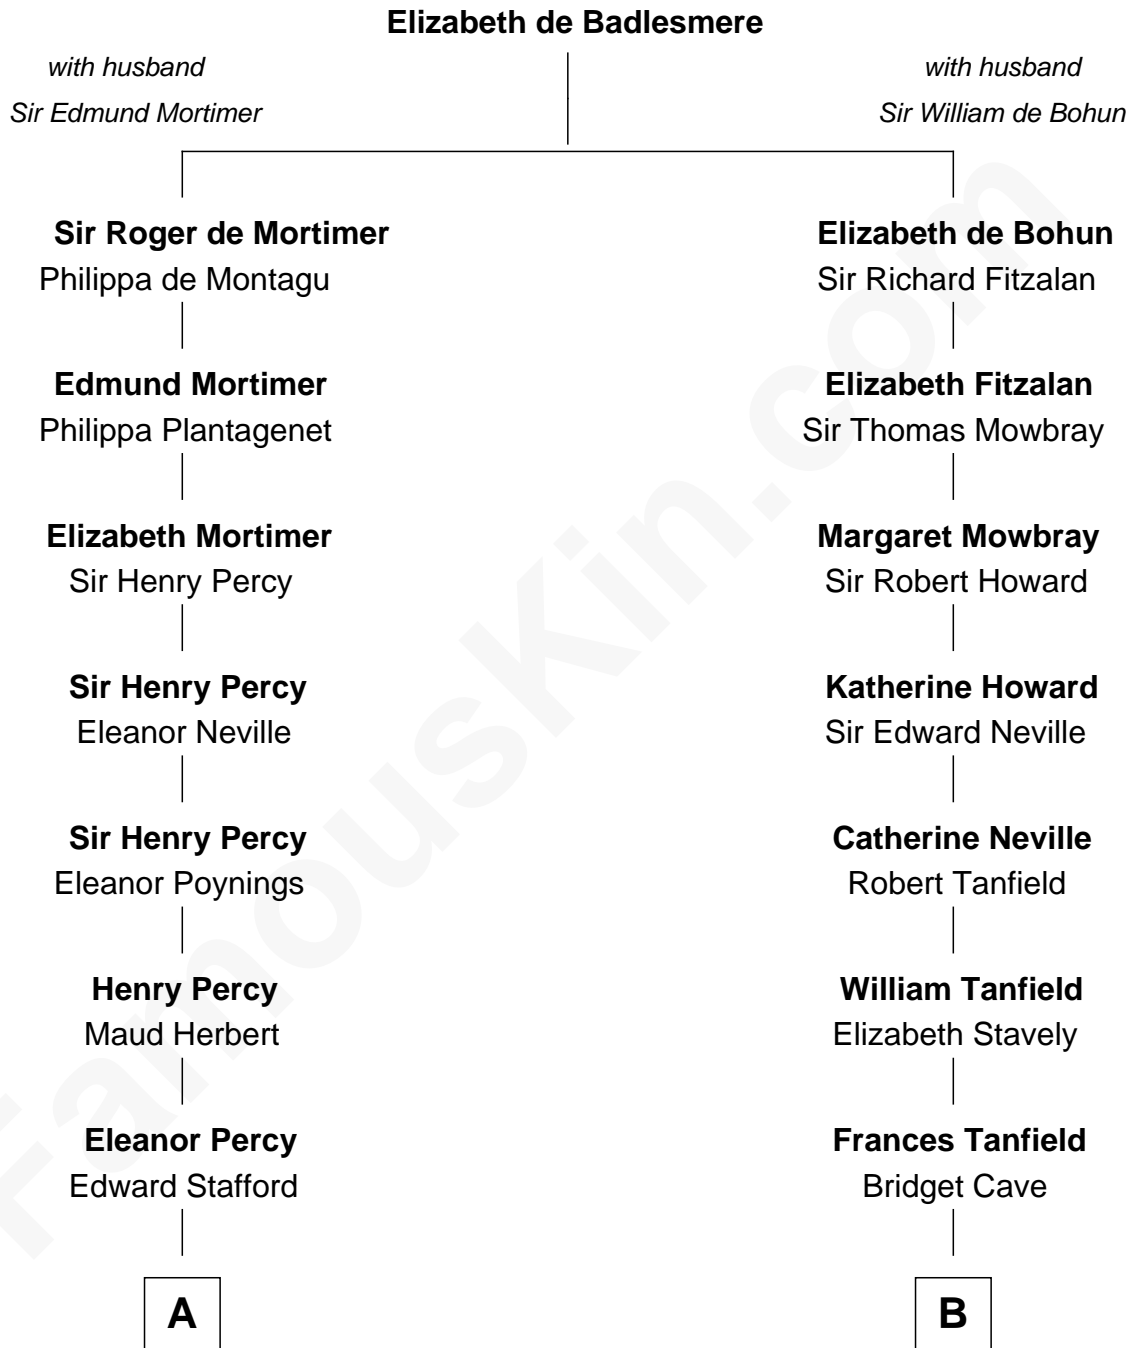

FamousKin.com

Relationship Chart of

Daniel Carroll

Signer of the U.S. Constitution

15th cousin 3 times removed of

Edith (Bolling) Wilson

First Lady of President Woodrow Wilson