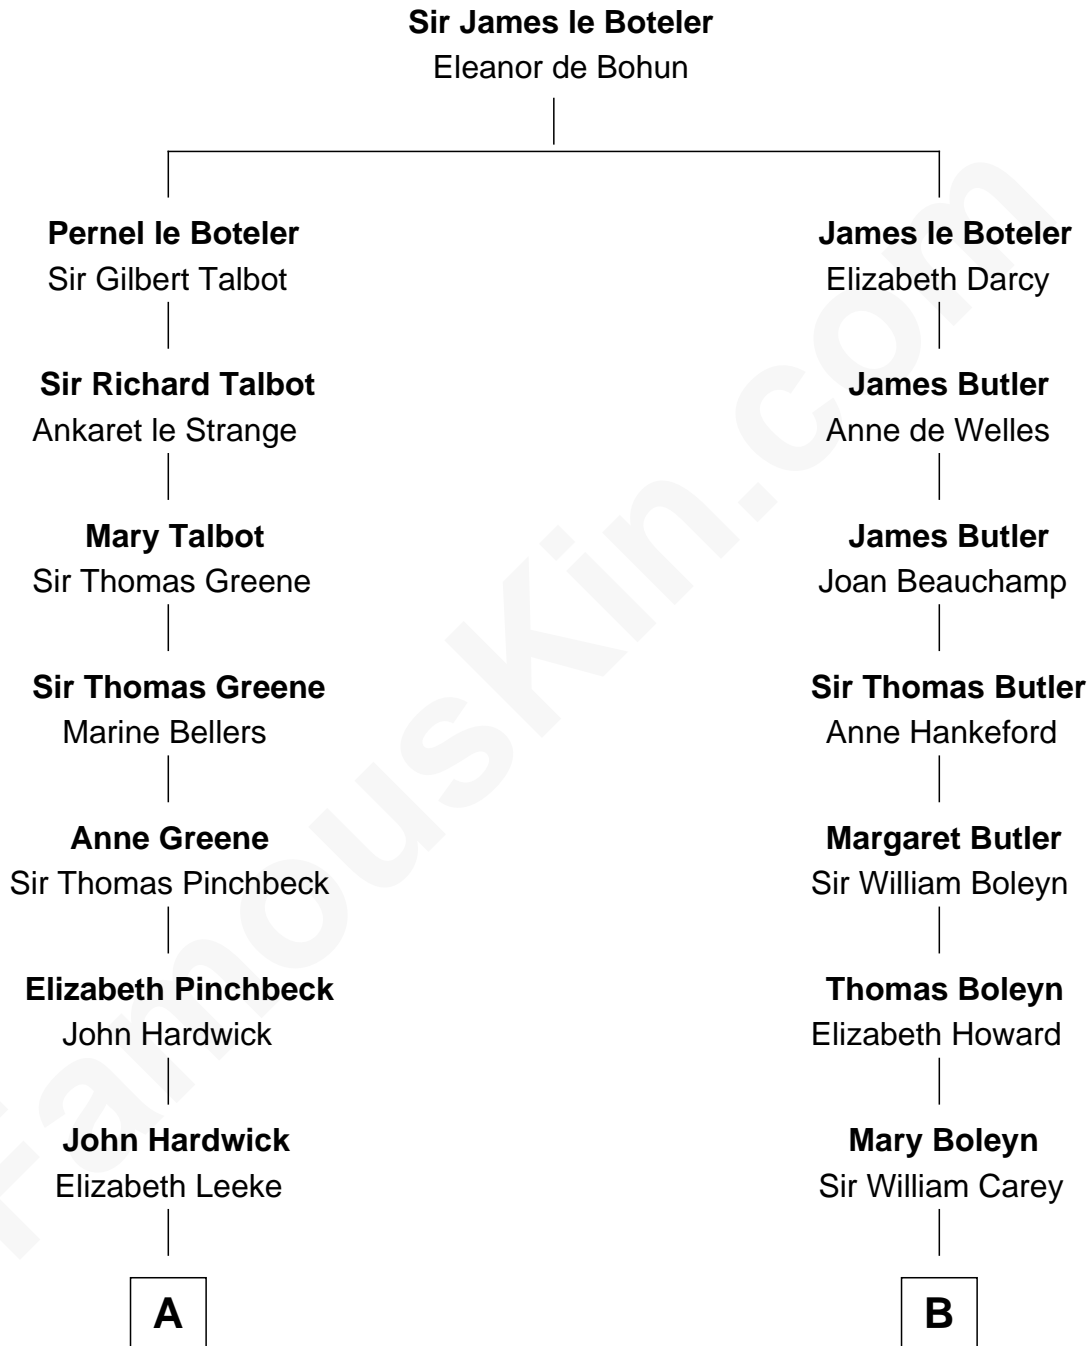

FamousKin.com

Relationship Chart of

Daniel Carroll

Signer of the U.S. Constitution

14th cousin 4 times removed of

Edith (Bolling) Wilson

First Lady of President Woodrow Wilson