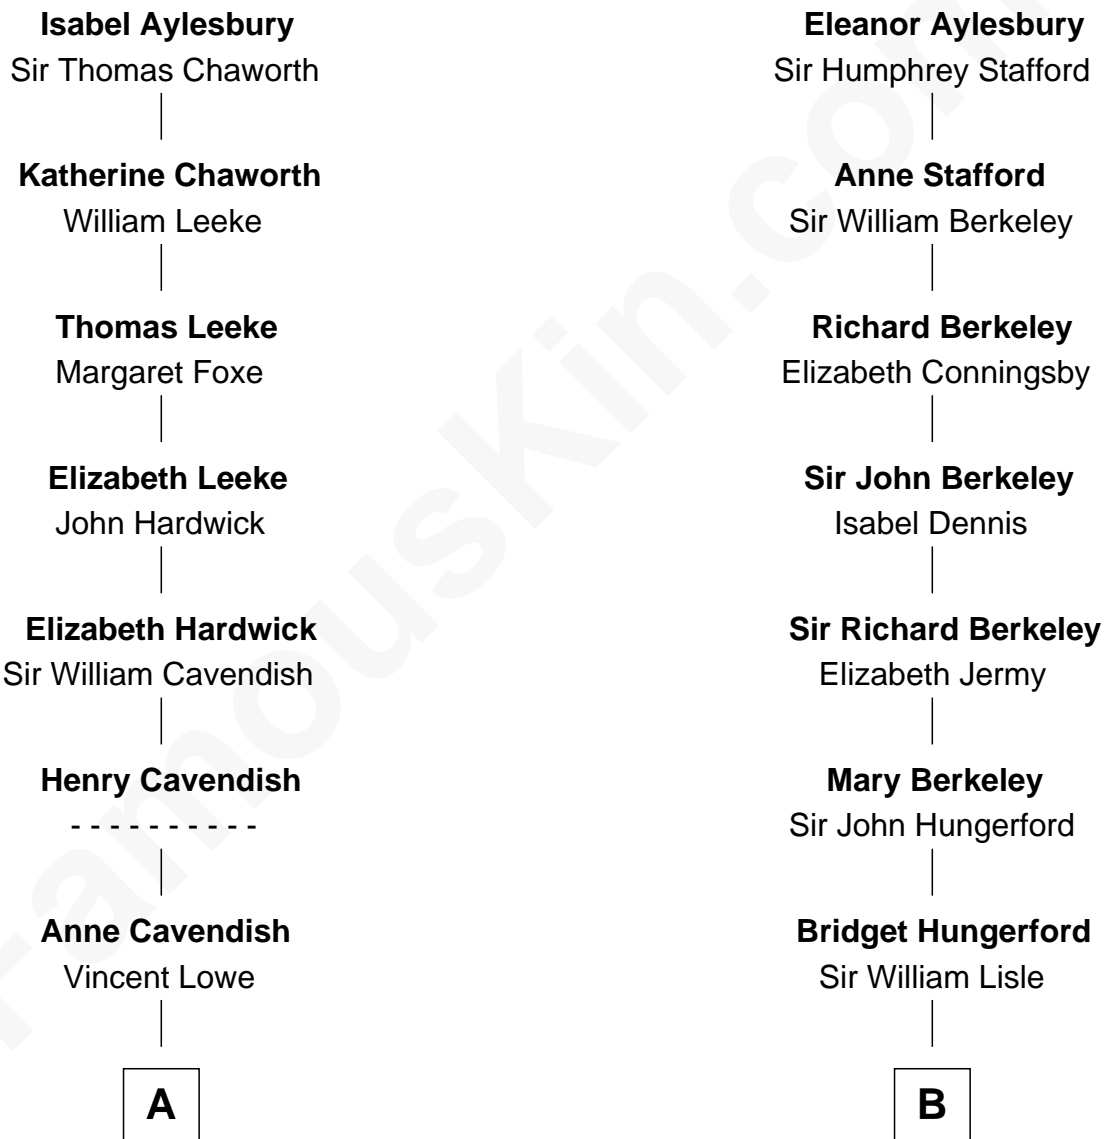

FamousKin.com Relationship Chart of

Daniel Carroll

Signer of the U.S. Constitution

11th cousin 1 time removed of

Samuel Prescott

Completed Paul Revere's Midnight Ride

Sir Thomas Aylesbury

Katherine Pabenham

A

Jane Lowe
Col. Henry Sewall

Elizabeth Sewall
William Digges

Anne Digges
Henry Darnall

Eleanor Darnall
Daniel Carroll

Daniel Carroll
Signer of the U.S. Constitution

B

John Lisle
Alice Beckenshaw