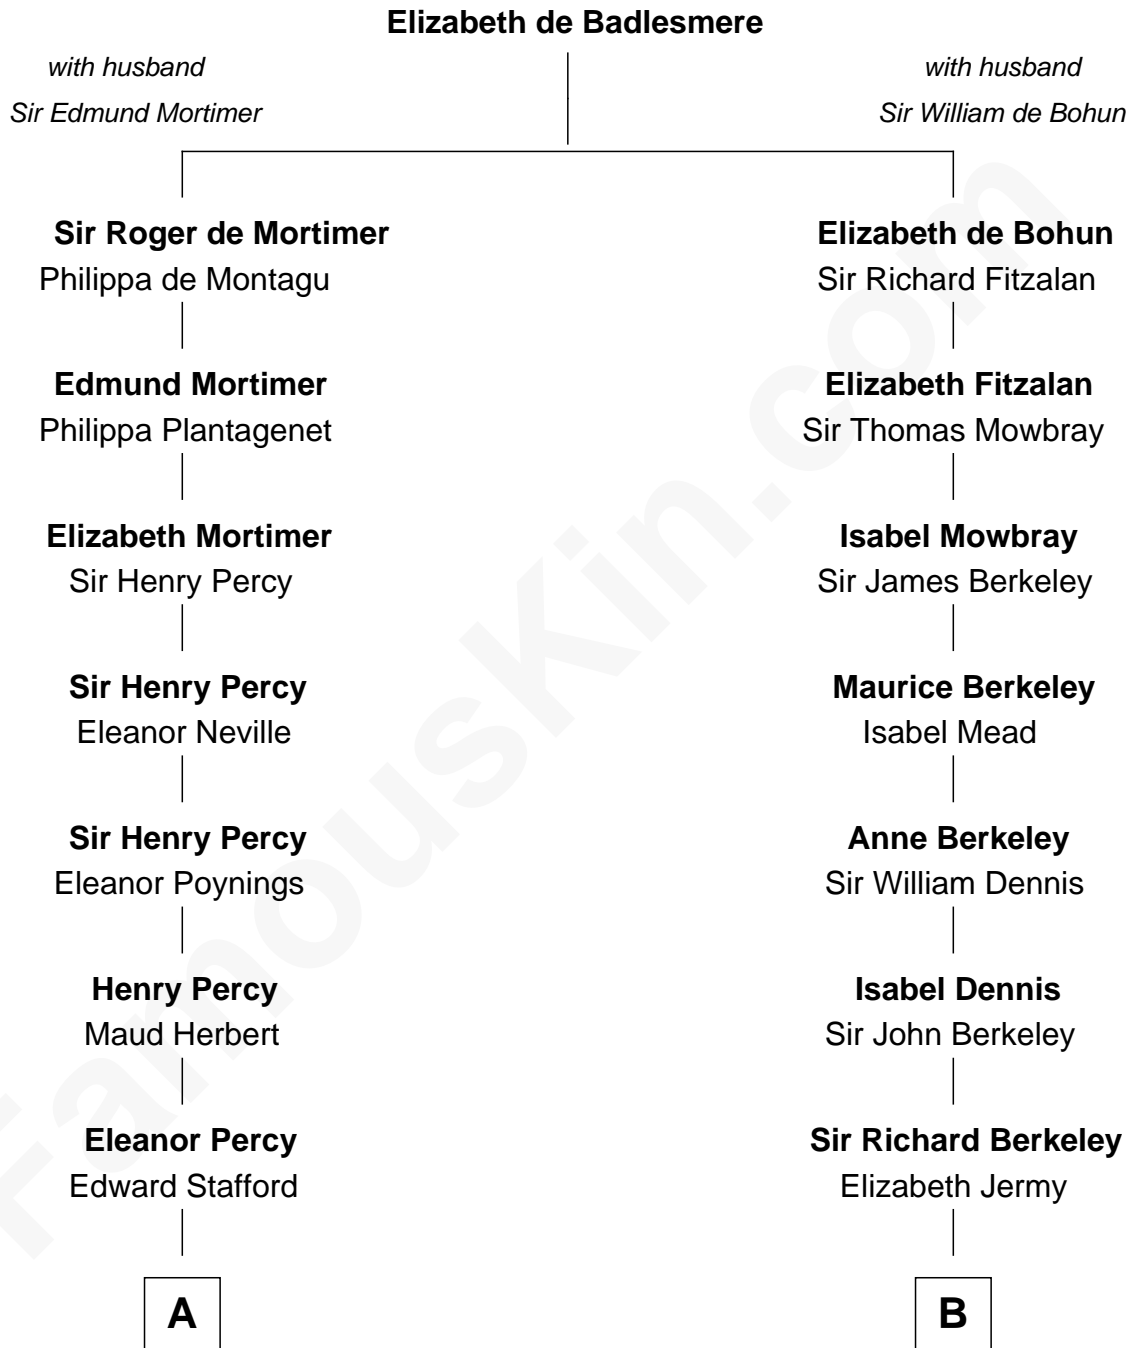

FamousKin.com

Relationship Chart of

Daniel Carroll

Signer of the U.S. Constitution

14th cousin 1 time removed of

Samuel Prescott

Completed Paul Revere's Midnight Ride

A

Mary Stafford
George Neville

Ursula Neville
Sir Warham St. Leger

Anne St. Leger
Thomas Digges

Sir Dudley Digges
Mary Kempe

Edward Digges
Elizabeth Page

William Digges
Elizabeth Sewall

Anne Digges
Henry Darnall

Eleanor Darnall
Daniel Carroll

Daniel Carroll

Signer of the U.S. Constitution

B

Mary Berkeley
Sir John Hungerford

Bridget Hungerford
Sir William Lisle

John Lisle
Alice Beckenshaw

Alice Lisle
John Hoar