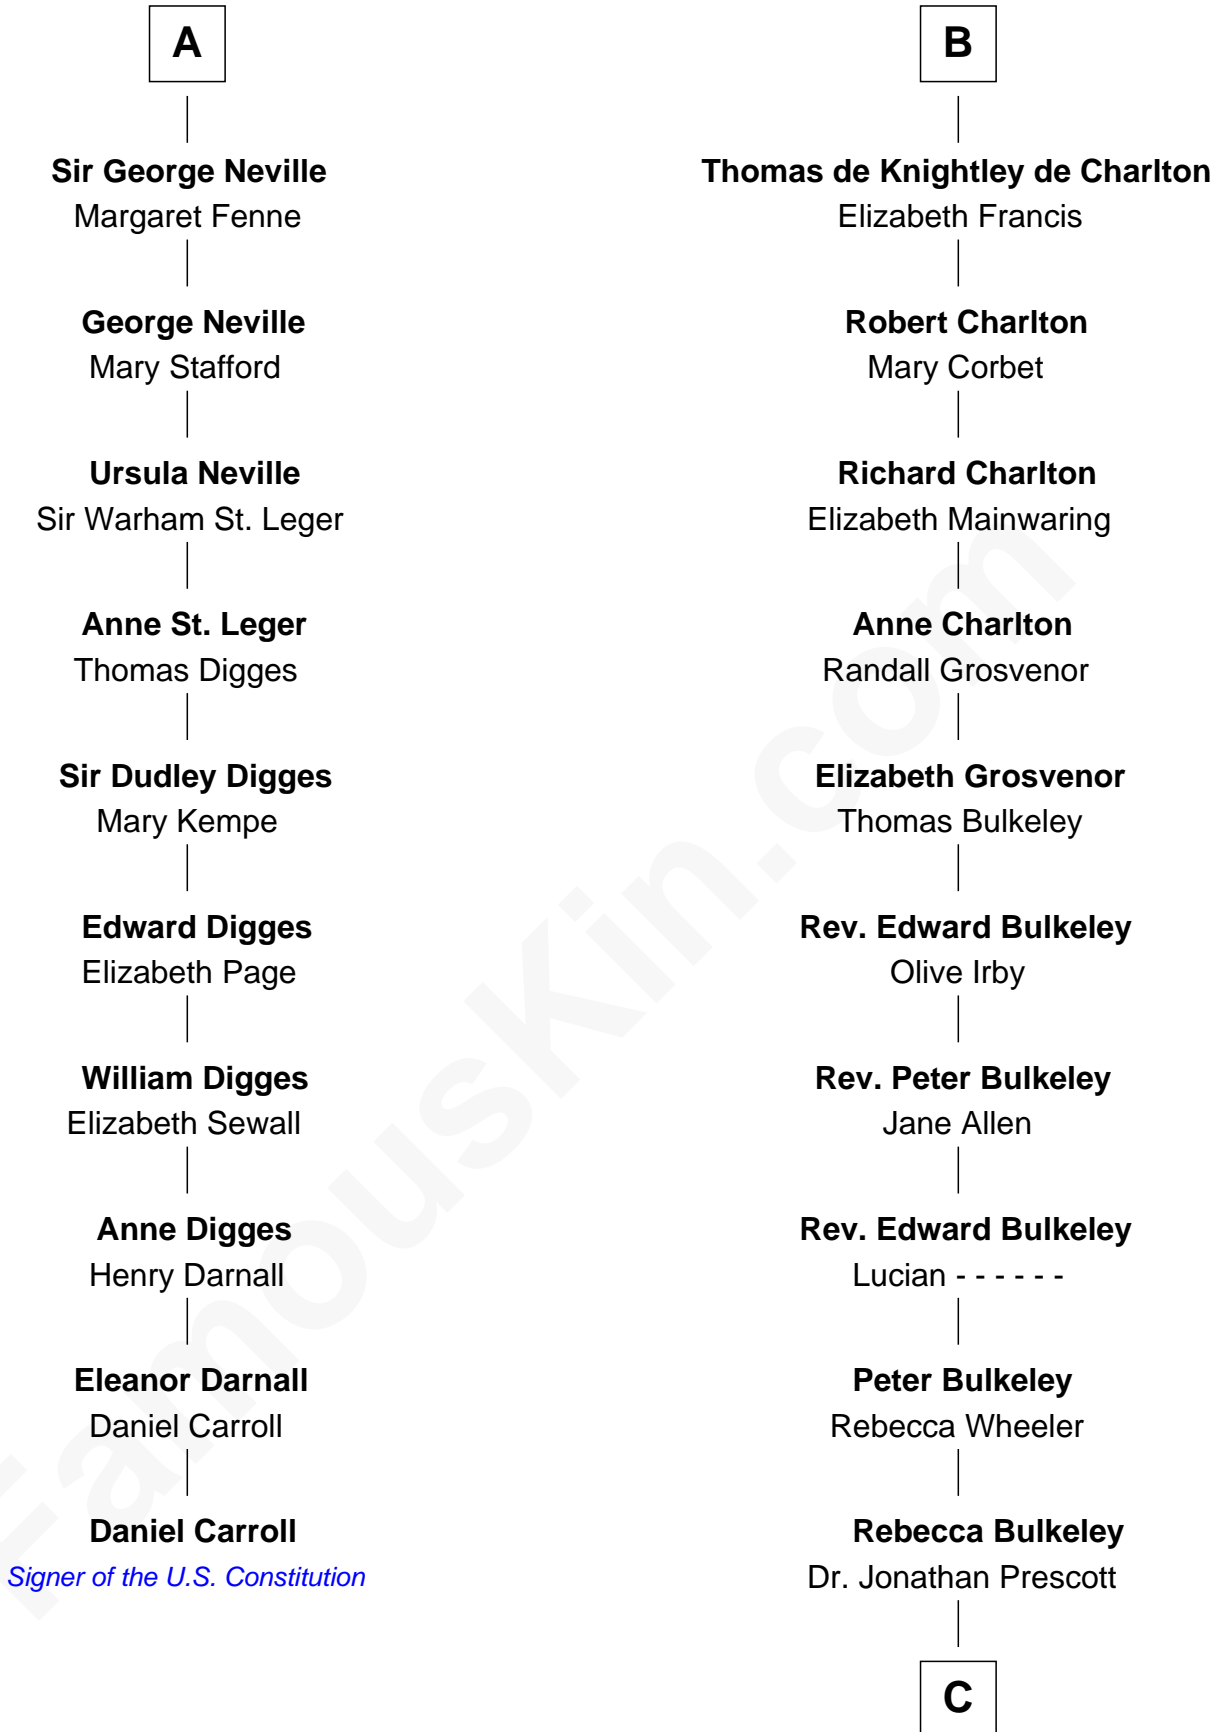

FamousKin.com

Relationship Chart of

Daniel Carroll

Signer of the U.S. Constitution

16th cousin 2 times removed of

Samuel Prescott

Completed Paul Revere's Midnight Ride

Sir William Longespee

Ela of Salisbury

C

—
Dr. Abel Prescott

Abigail Brigham

—
Samuel Prescott

Completed Paul Revere's Ride

FamousKin.com