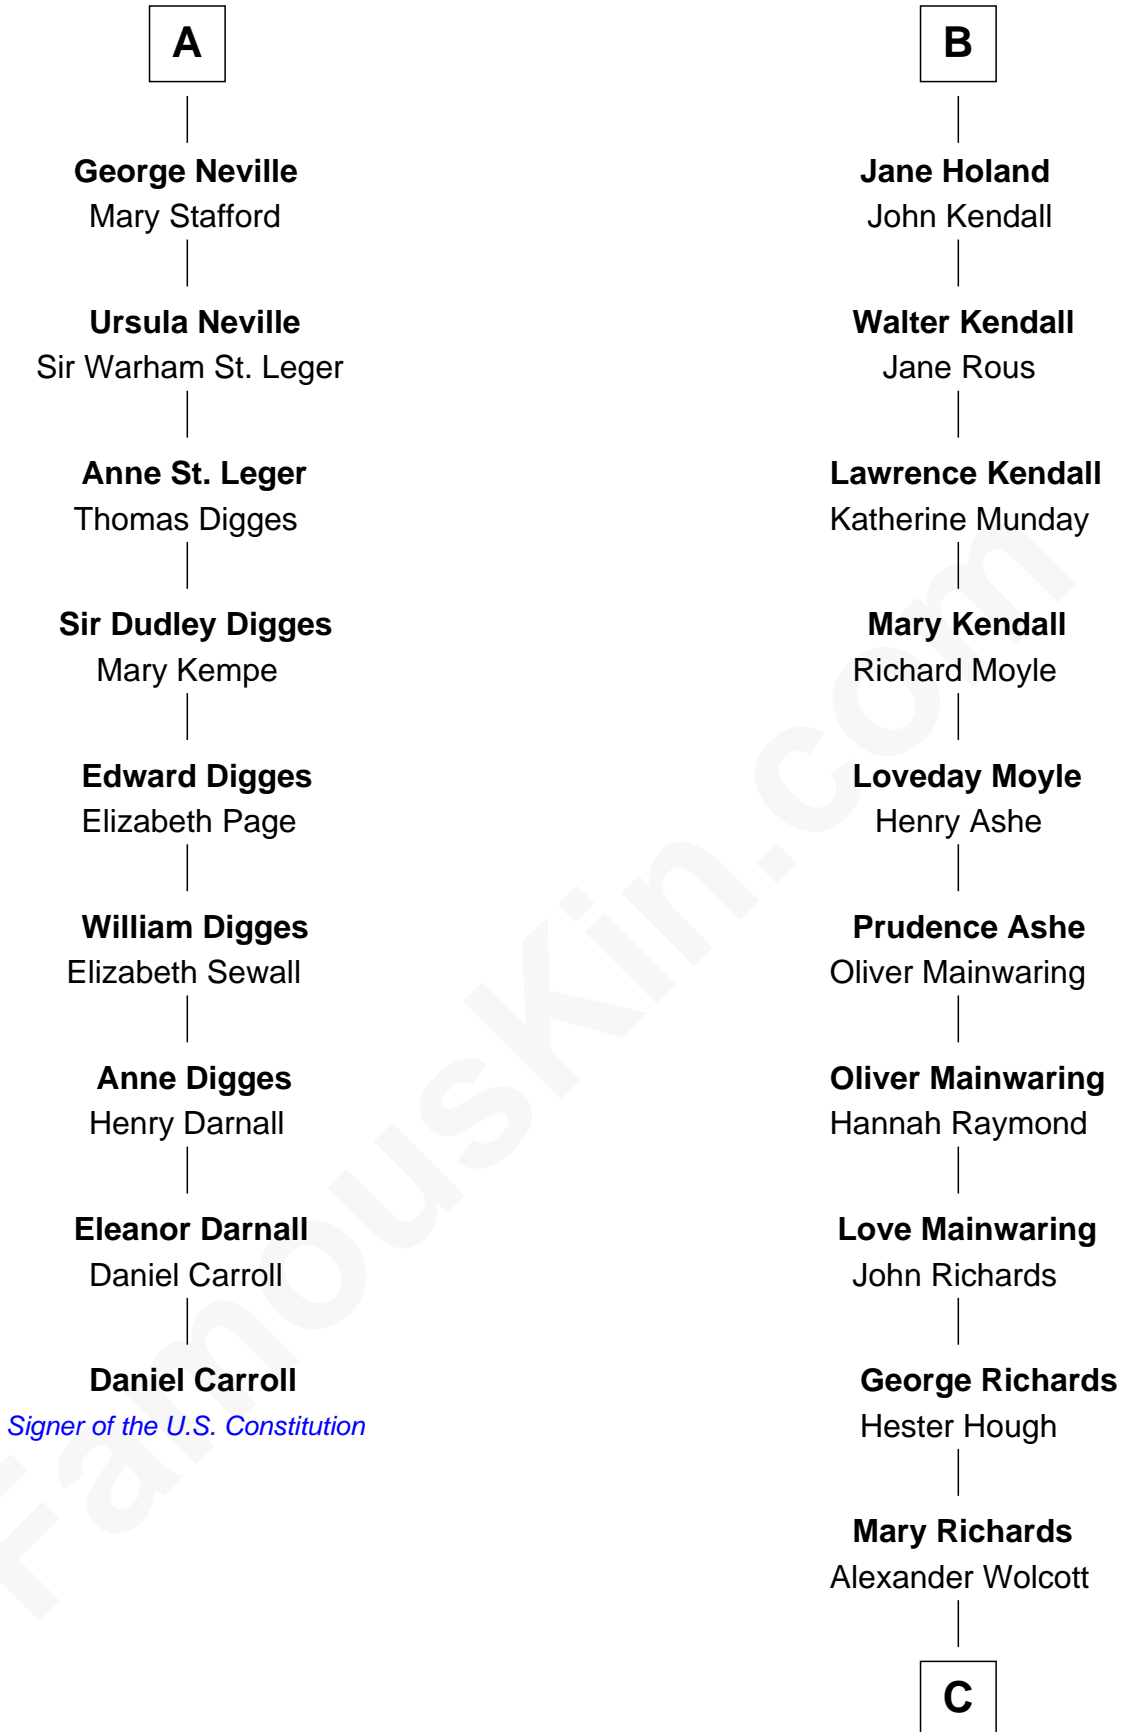

FamousKin.com

Relationship Chart of

Daniel Carroll

Signer of the U.S. Constitution

15th cousin 6 times removed of

Juliette Gordon Low

Founder of the Girl Scouts

Alan la Zouche

Ellen de Quincy

C

Alexander Wolcott

Frances Burbank

Frances Wolcott

Arthur William Magill

Juliette Augusta Magill

John Harris Kinzie