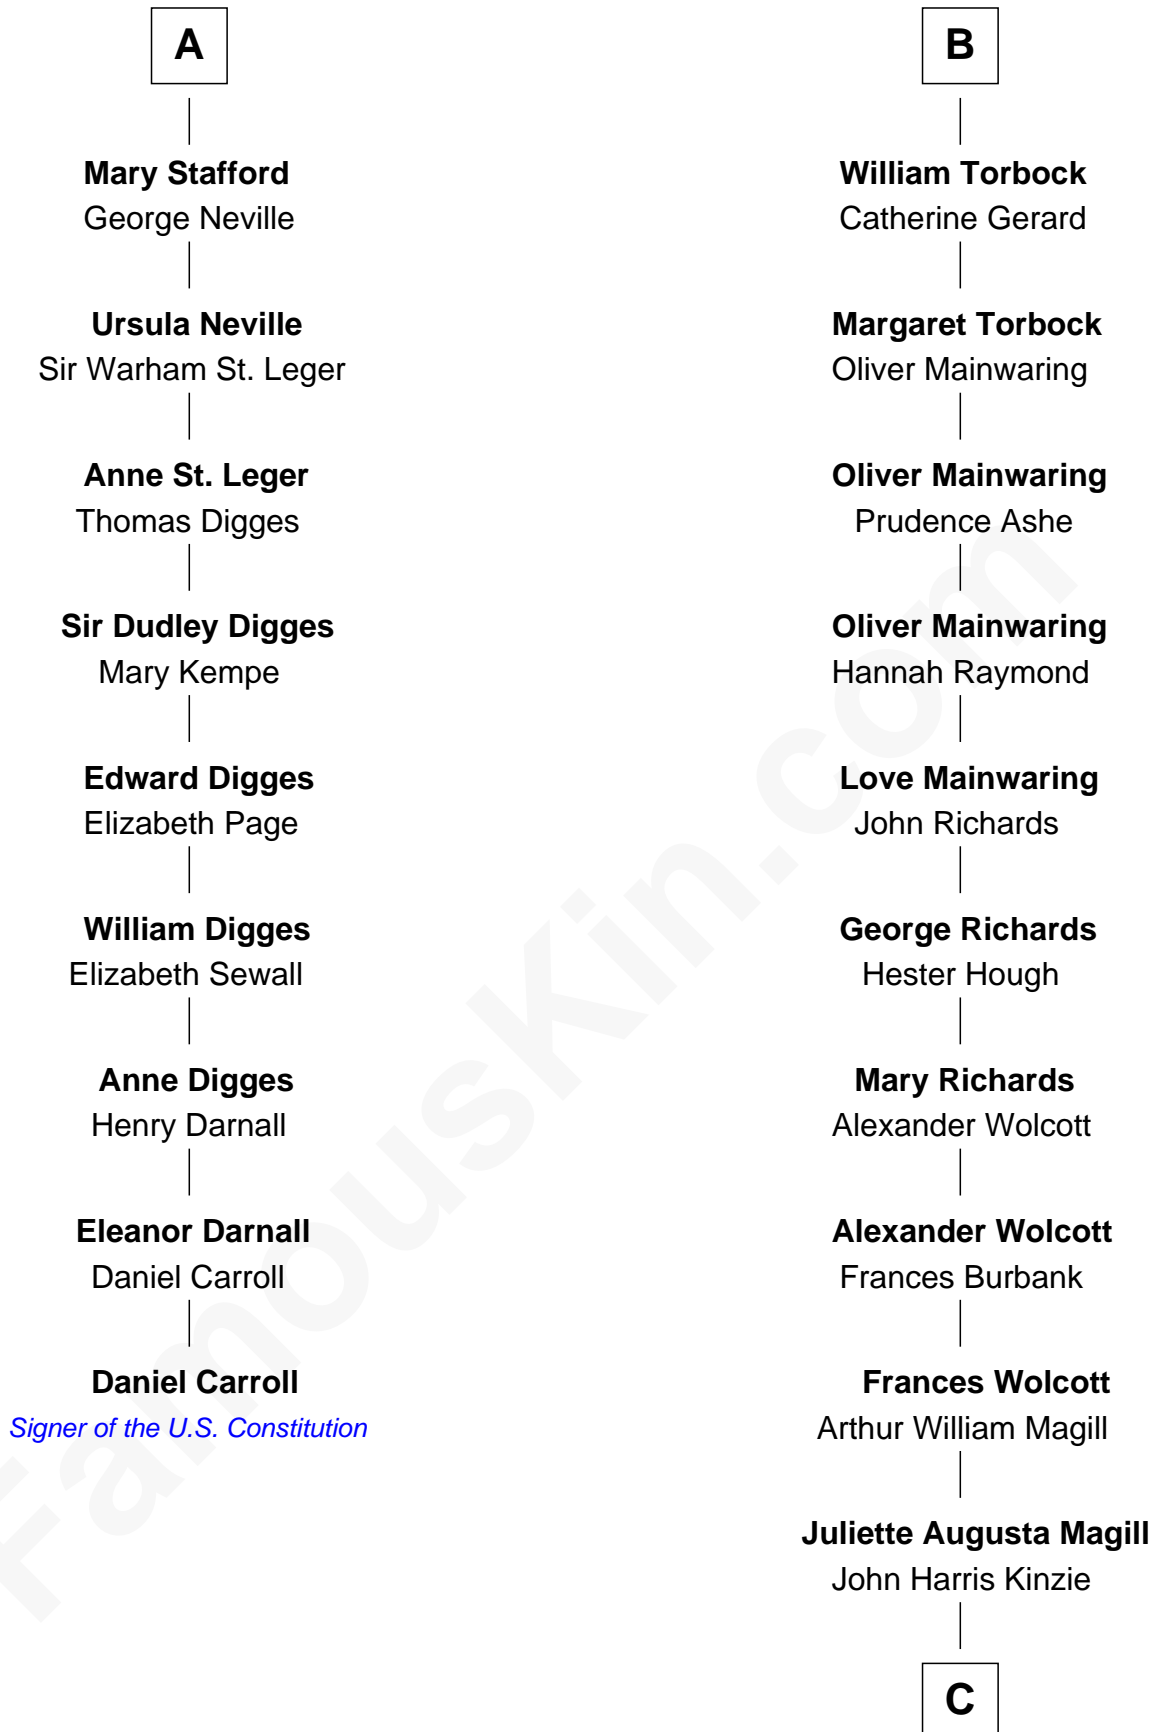

FamousKin.com

Relationship Chart of

Daniel Carroll

Signer of the U.S. Constitution

15th cousin 3 times removed of

Juliette Gordon Low

Founder of the Girl Scouts

Henry Plantagenet
Maud de Chaworth

Mary Plantagenet
Henry de Percy

Sir Henry Percy
Margaret de Neville

Sir Henry Percy
Elizabeth Mortimer

Sir Henry Percy
Eleanor Neville

Sir Henry Percy
Eleanor Poynings

Henry Percy
Maud Herbert

Eleanor Percy
Edward Stafford

A

Eleanor Plantagenet
Richard Fitzalan

Sir Richard Fitzalan
Elizabeth de Bohun

Elizabeth Fitzalan
Sir Robert Goushill

Joan Goushill
Sir Thomas Stanley

Sir John Stanley
Elizabeth Weever

Margery Stanley
Sir William Torbock

Thomas Torbock
Elizabeth Moore

B

C

Eleanor Lytle Kinzie
William Washington Gordon

Juliette Gordon Low
Founder of the Girl Scouts

FamousKin.com