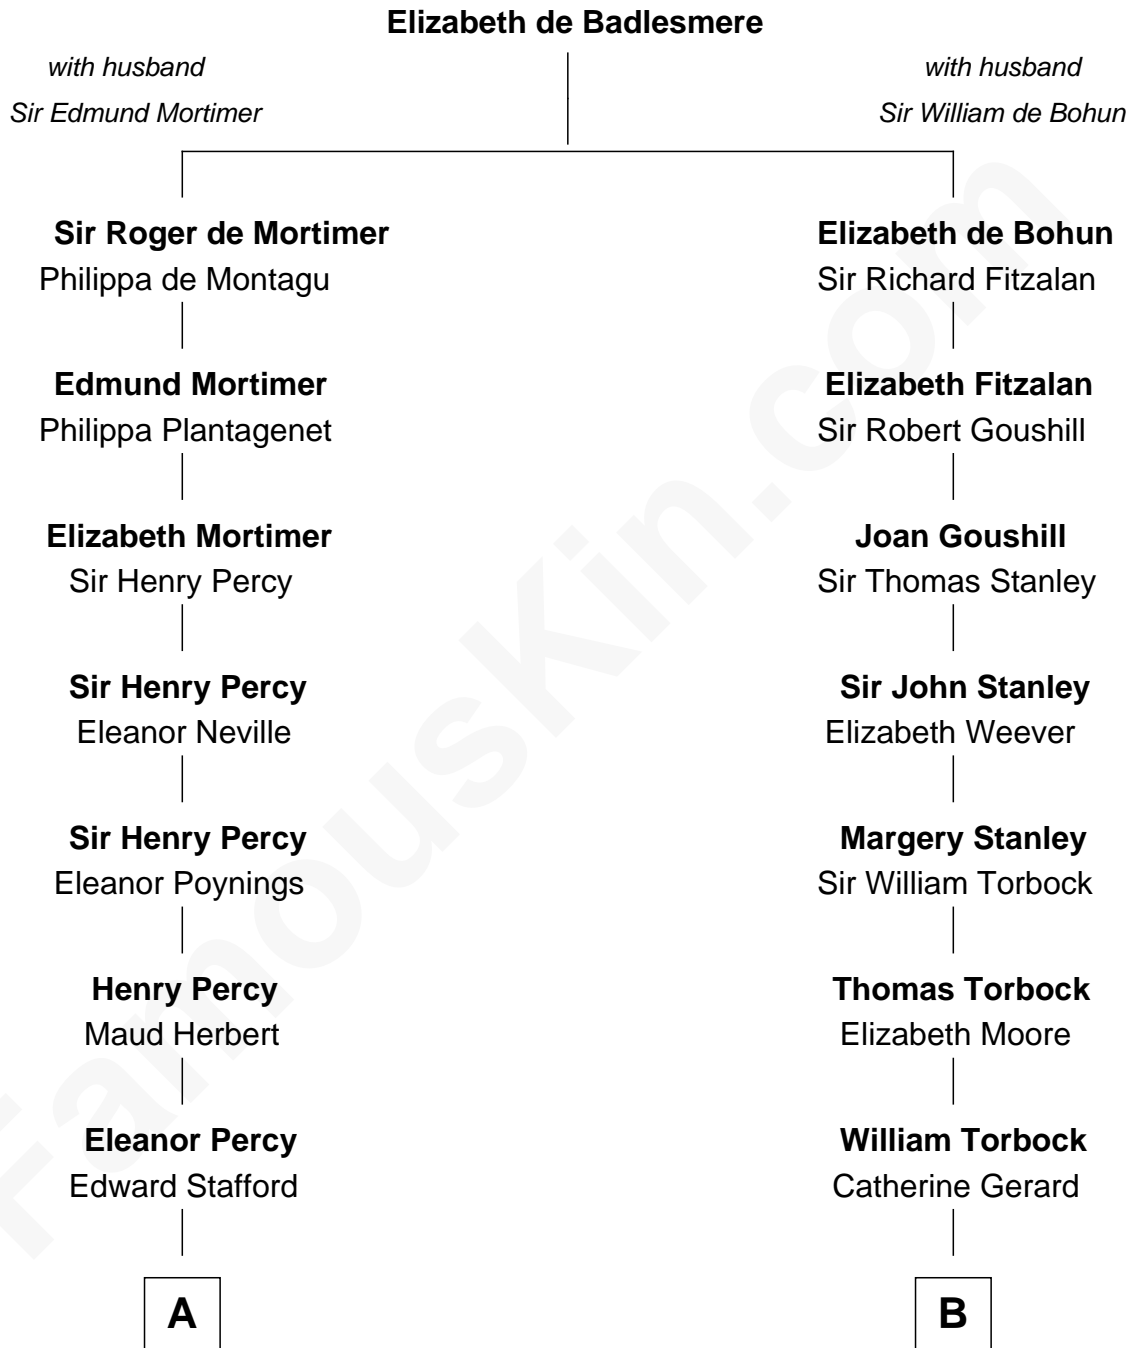

FamousKin.com

Relationship Chart of

Daniel Carroll

Signer of the U.S. Constitution

15th cousin 2 times removed of

Juliette Gordon Low

Founder of the Girl Scouts

A