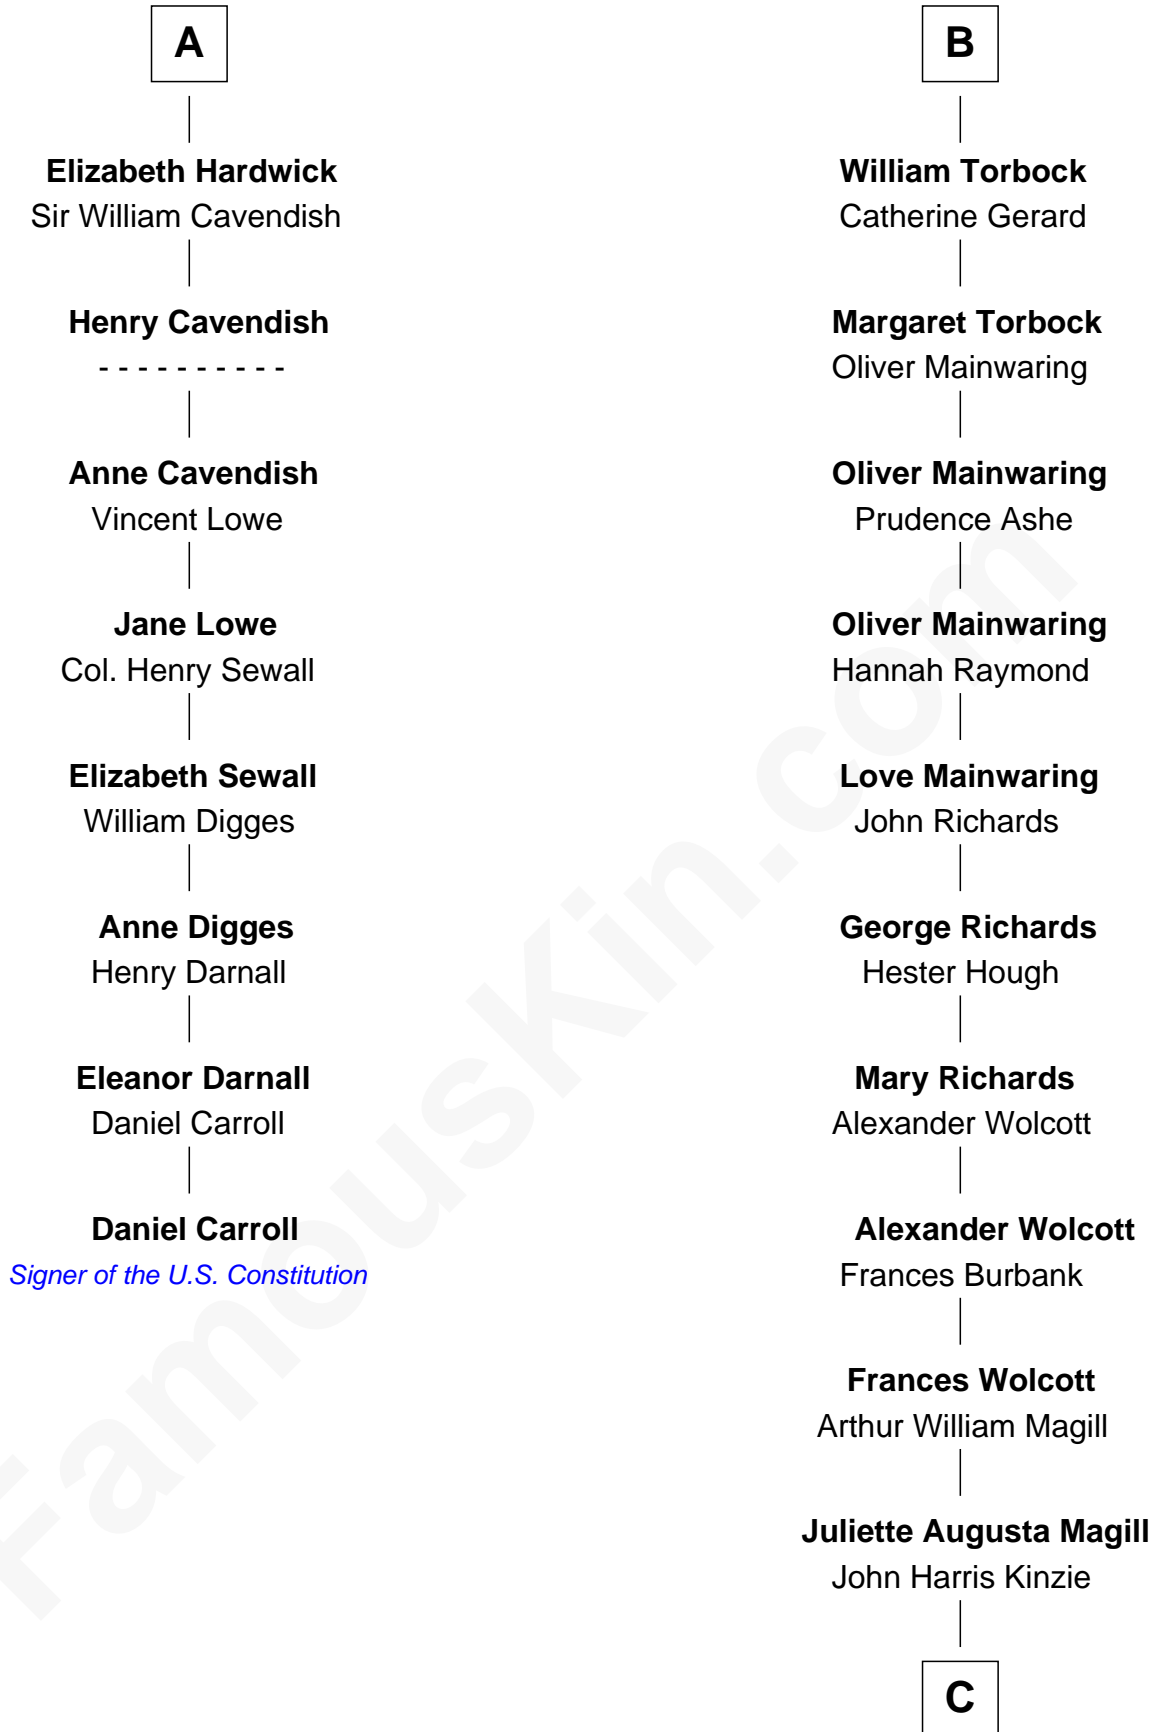

FamousKin.com

Relationship Chart of

Daniel Carroll

Signer of the U.S. Constitution

14th cousin 4 times removed of

Juliette Gordon Low

Founder of the Girl Scouts

Edmund Fitzalan

Alice de Warenne

C

Eleanor Lytle Kinzie
William Washington Gordon

Juliette Gordon Low
Founder of the Girl Scouts

FamousKin.com