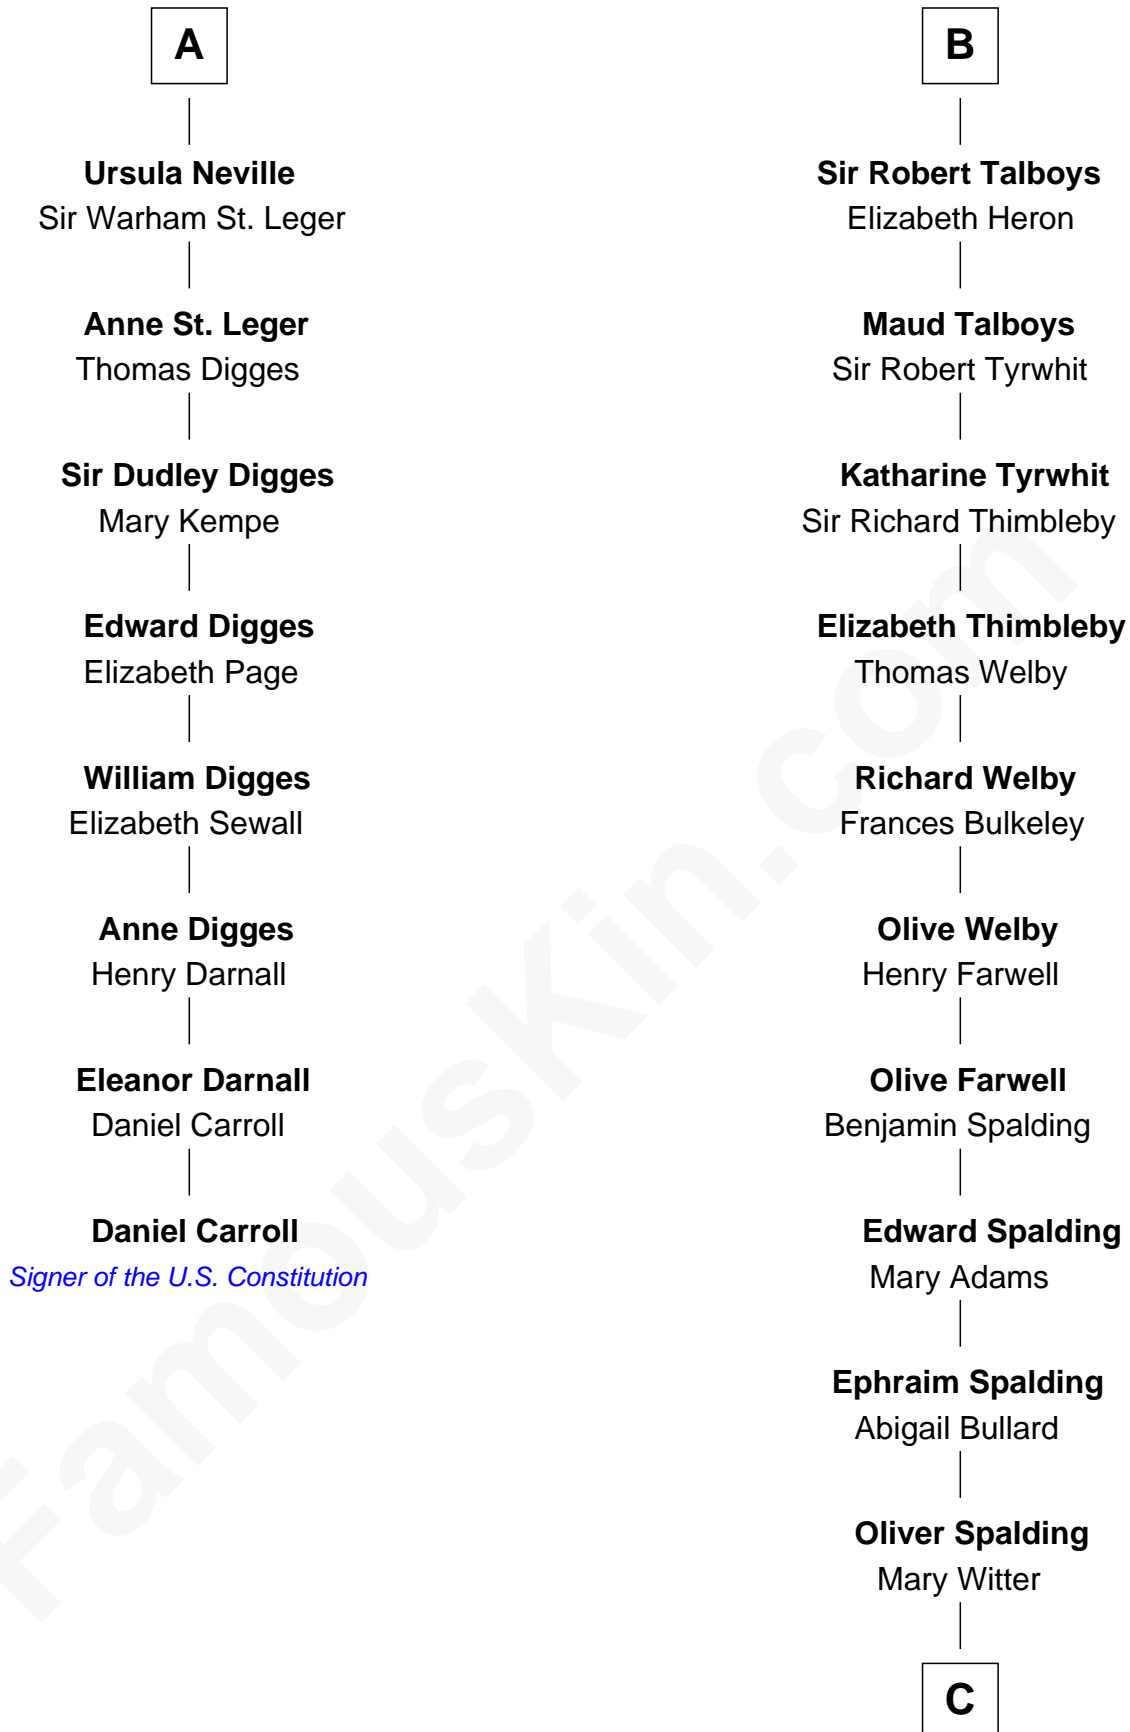

# FamousKin.com Relationship Chart of

**Daniel Carroll**

*Signer of the U.S. Constitution*

14th cousin 7 times removed of

**Katharine Hepburn**

*Movie Actress*

**C**

**Erastus Spalding**

Jennet Mack

**Martha Ann Spalding**

Leman Benton Garlinghouse

**Caroline Garlinghouse**

Alfred Augustus Houghton

**Katharine Martha Houghton**

Thomas Norval Hepburn

**Katharine Hepburn**