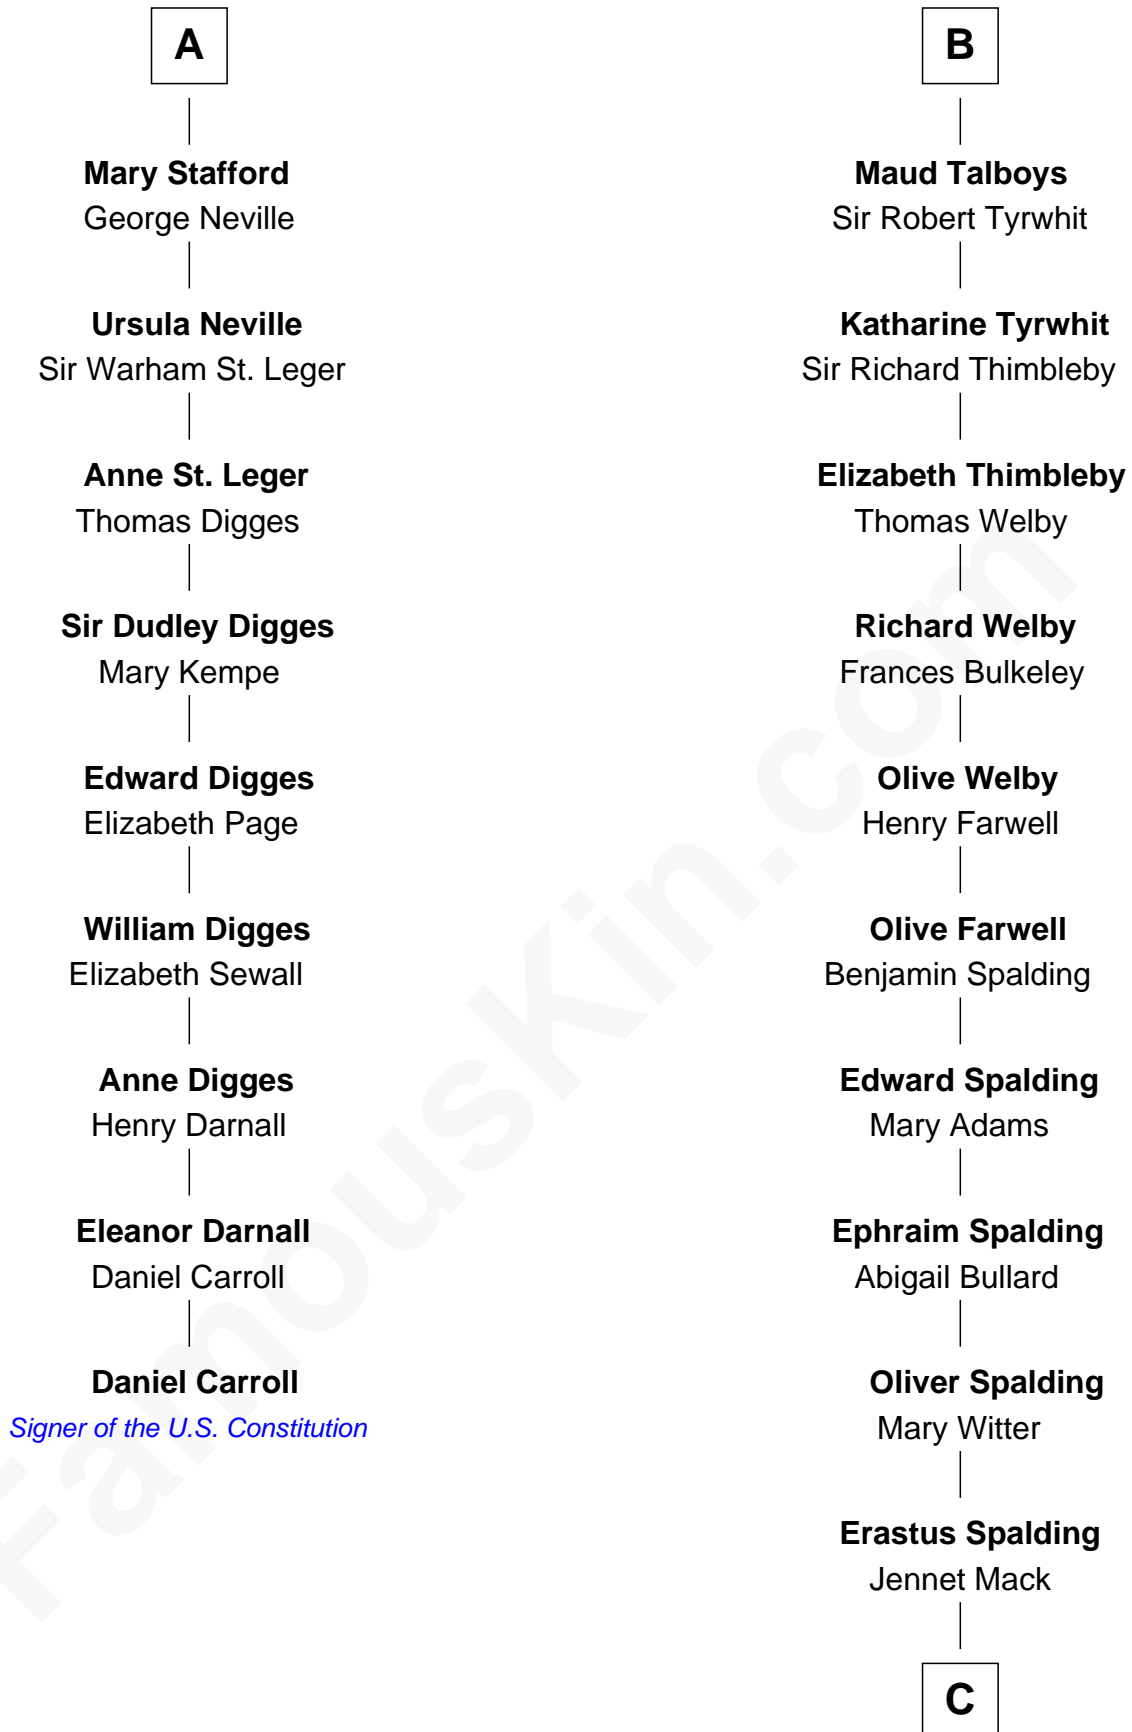

FamousKin.com Relationship Chart of

Daniel Carroll

Signer of the U.S. Constitution

15th cousin 5 times removed of

Katharine Hepburn

Movie Actress

Henry Plantagenet

Maud de Chaworth

John de Mowbray

John de Mowbray

Elizabeth de Segrave

Joan de Mowbray

Sir Thomas Grey

Maud Grey

Sir Robert Ogle

Anne Ogle

Sir William Heron

Elizabeth Heron

Sir John Heron

Elizabeth Heron

Sir Robert Talboys

B

C

—
Martha Ann Spalding