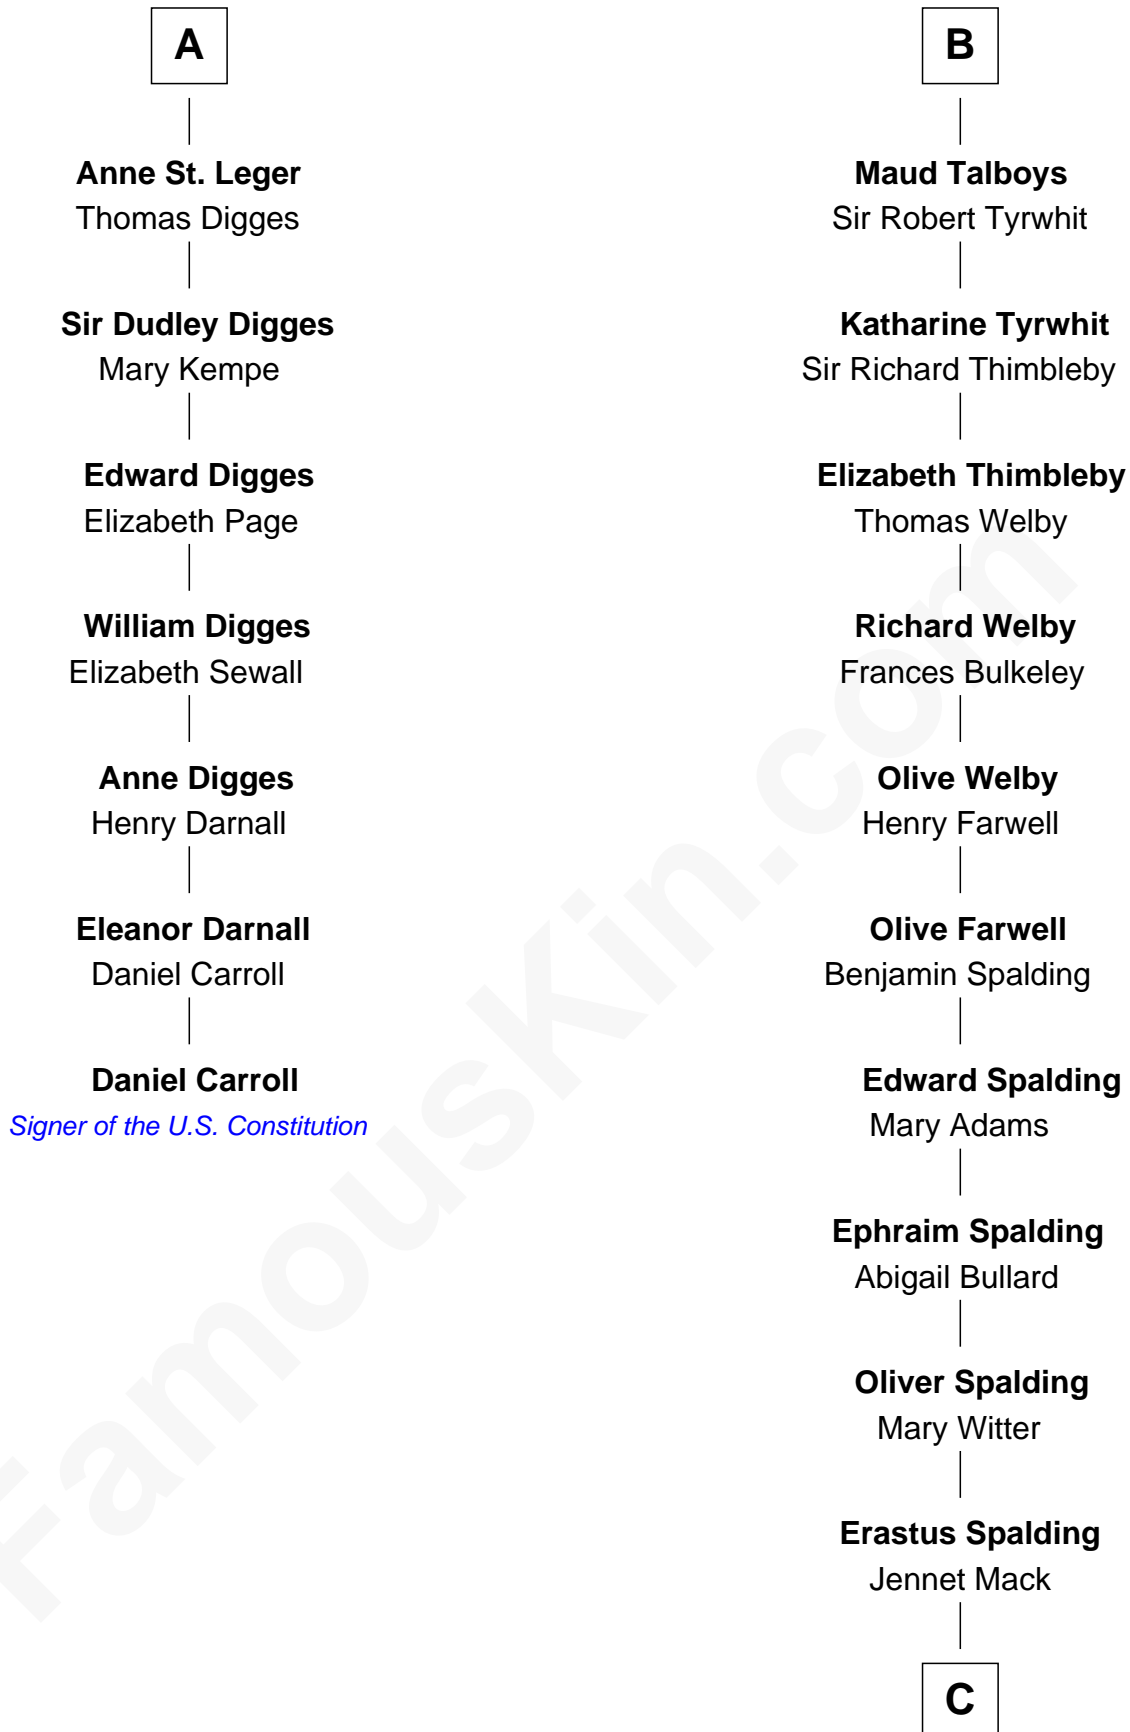

FamousKin.com Relationship Chart of

Daniel Carroll

Signer of the U.S. Constitution

13th cousin 7 times removed of

Katharine Hepburn

Movie Actress

Sir Hugh I de Audley

Iseult de Mortimer

C

—
Martha Ann Spalding

Leman Benton Garlinghouse

—
Caroline Garlinghouse

Alfred Augustus Houghton

—
Katharine Martha Houghton

Thomas Norval Hepburn

—
Katharine Hepburn