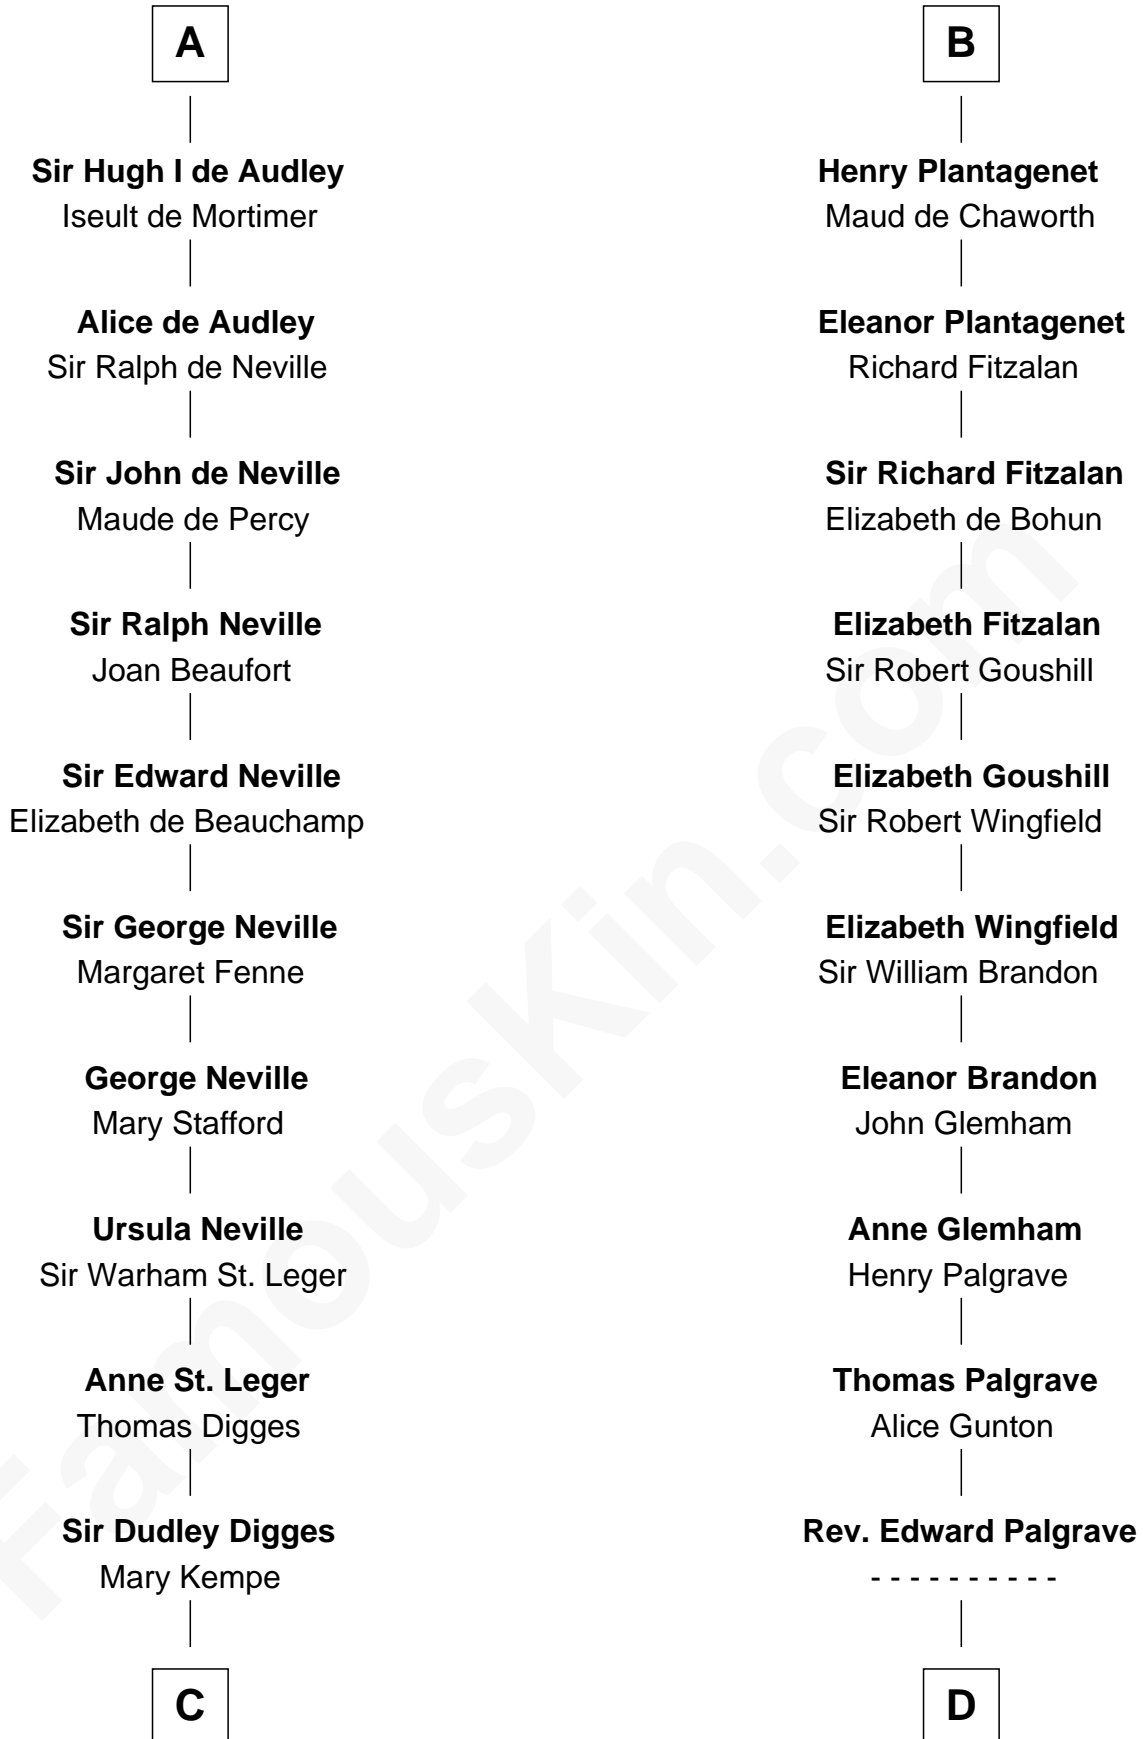

# FamousKin.com Relationship Chart of

**Daniel Carroll**

*Signer of the U.S. Constitution*

21st cousin of

**Roger Sherman**

*Signer of the Declaration of Independence*

**Baudoin V of Flanders**

Adela of France

**Matilda of Flanders**  
William I, King of England

**Henry I, King of England**  
Maud of Scotland

**Maud of England**  
Geoffrey Plantagenet

**Henry II, King of England**  
Ida de Tony

**Sir William Longespee**  
Ela of Salisbury

**William Longespee**  
Idoine de Camville

**Ela Longespee**  
Sir James de Audley

**A**

**Matilda of Flanders**  
William I, King of England

**Henry I, King of England**  
Maud of Scotland

**Maud of England**  
Geoffrey Plantagenet

**Henry II, King of England**  
Eleanor of Aquitaine

**John, King of England**  
Isabelle of Angoulême

**Henry III, King of England**  
Eleanor of Provence

**Edmund Plantagenet**  
Blanche of Artois

**B**