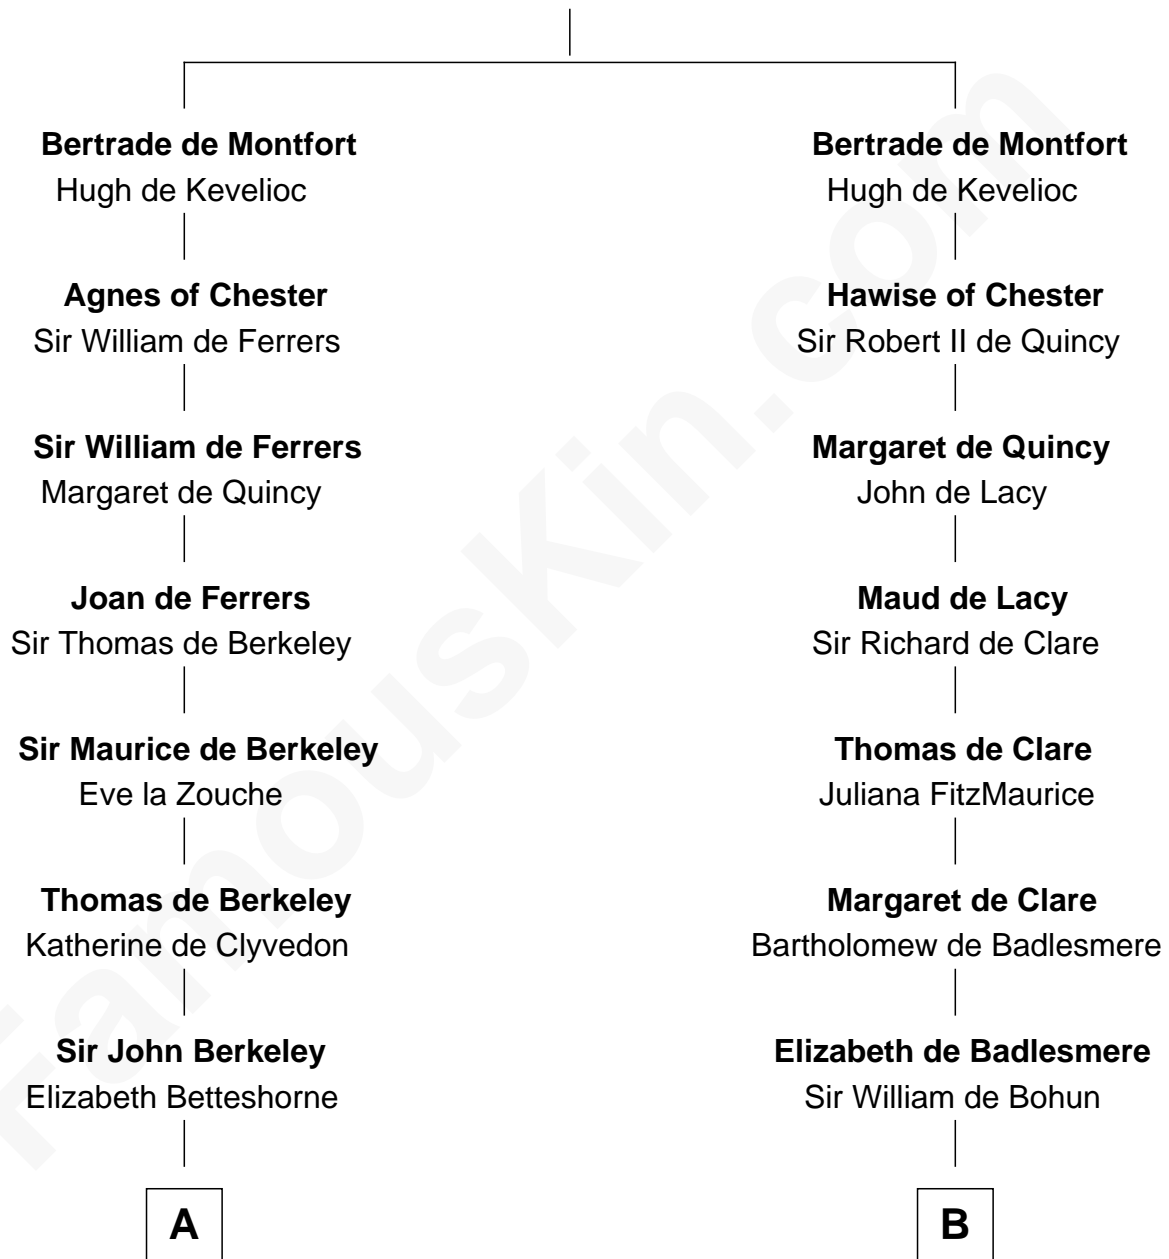

# FamousKin.com Relationship Chart of

**Daniel Carroll**

*Signer of the U.S. Constitution*

19th cousin of

**Roger Sherman**

*Signer of the Declaration of Independence*

**Simon III de Montfort**

Maud - - - - -

**C**

**Anne Digges**  
Henry Darnall

**Eleanor Darnall**  
Daniel Carroll

**Daniel Carroll**

*Signer of the U.S. Constitution*

**D**

**Benjamin Wellington**  
Elizabeth Sweetman

**Mehetable Wellington**  
William Sherman

**Roger Sherman**

*Signer of Declaration of Independence*

FamousKin.com