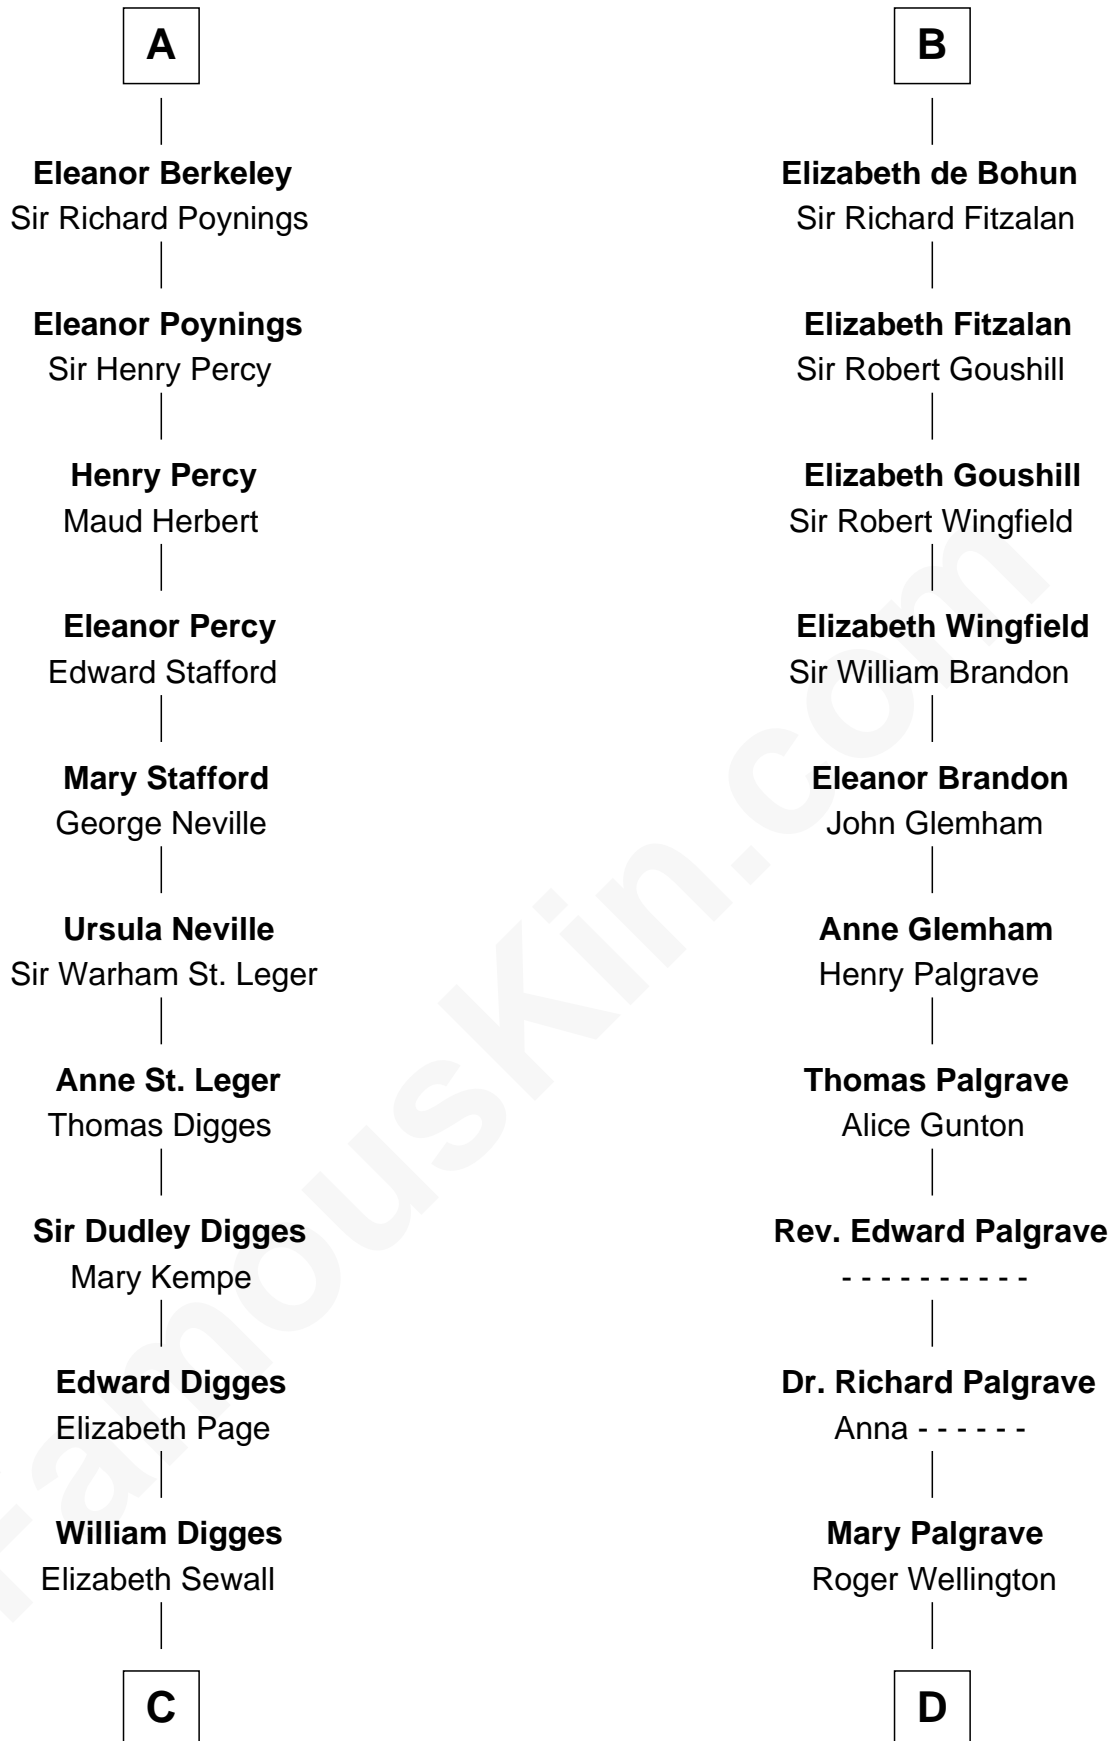

# FamousKin.com Relationship Chart of

**Daniel Carroll**

*Signer of the U.S. Constitution*

19th cousin of

**Roger Sherman**

*Signer of the Declaration of Independence*

**Simon III de Montfort**

Maud - - - - -

**C**

**Anne Digges**  
Henry Darnall

**Eleanor Darnall**  
Daniel Carroll

**Daniel Carroll**

*Signer of the U.S. Constitution*

**D**

**Benjamin Wellington**  
Elizabeth Sweetman

**Mehetable Wellington**  
William Sherman