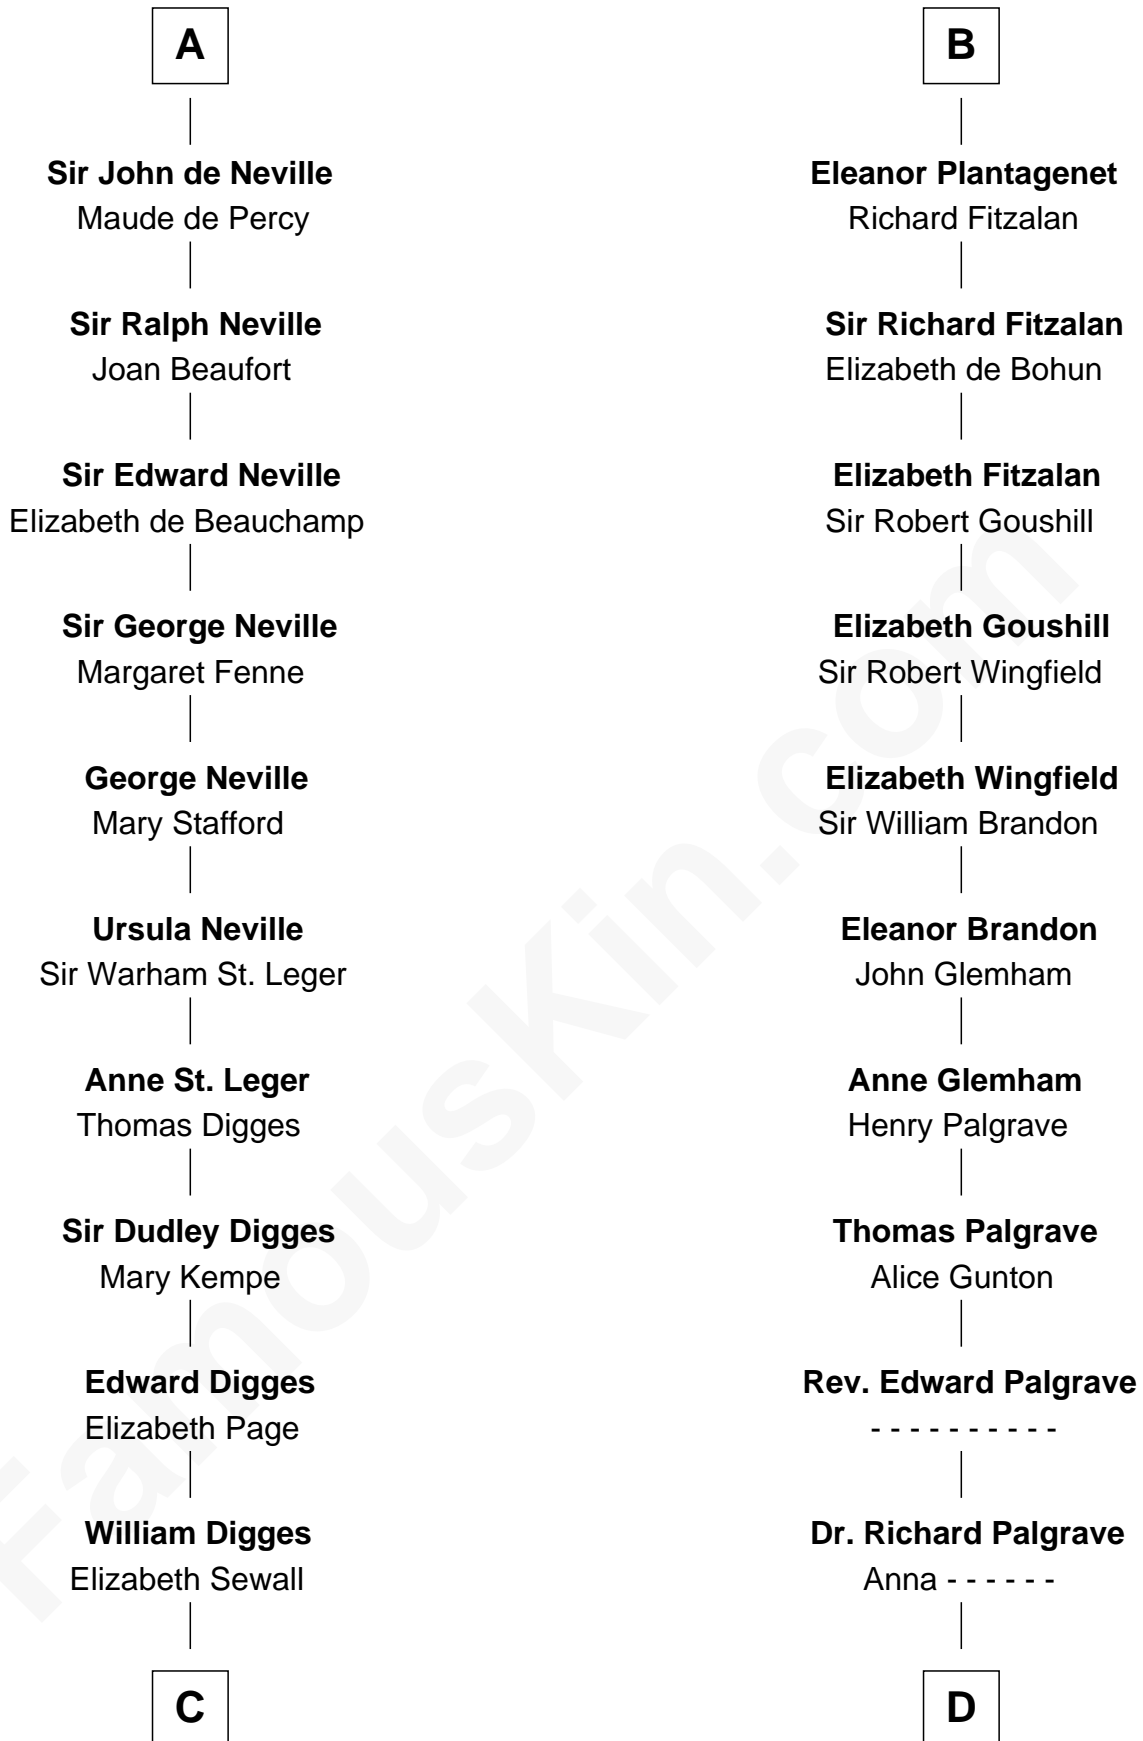

FamousKin.com

Relationship Chart of

Daniel Carroll

Signer of the U.S. Constitution

19th cousin 1 time removed of

Roger Sherman

Signer of the Declaration of Independence

Roger de Tony
Ida of Hainault

Sir Ralph de Tony
Margaret Beaumont

Ida de Tony
Sir Roger le Bigod

Mary le Bigod
Ranulph FitzRobert

Sir Ralph FitzRanulph
Anastasia de Percy

Mary FitzRanulph
Robert de Neville

Sir Ranulph de Neville
Euphemia de Clavering

Sir Ralph de Neville
Alice de Audley

A

Sir Ralph de Tony
Margaret Beaumont

Ida de Tony
Sir Roger le Bigod

Hugh le Bigod
Maud Marshal

Isabel le Bigod
Sir John FitzGeoffrey

Maud FitzJohn
William de Beauchamp

Isabella de Beauchamp
Sir Patrick de Chaworth

Maud de Chaworth
Henry Plantagenet

B

C

Anne Digges
Henry Darnall

Eleanor Darnall
Daniel Carroll

Daniel Carroll
Signer of the U.S. Constitution

D

Mary Palgrave
Roger Wellington