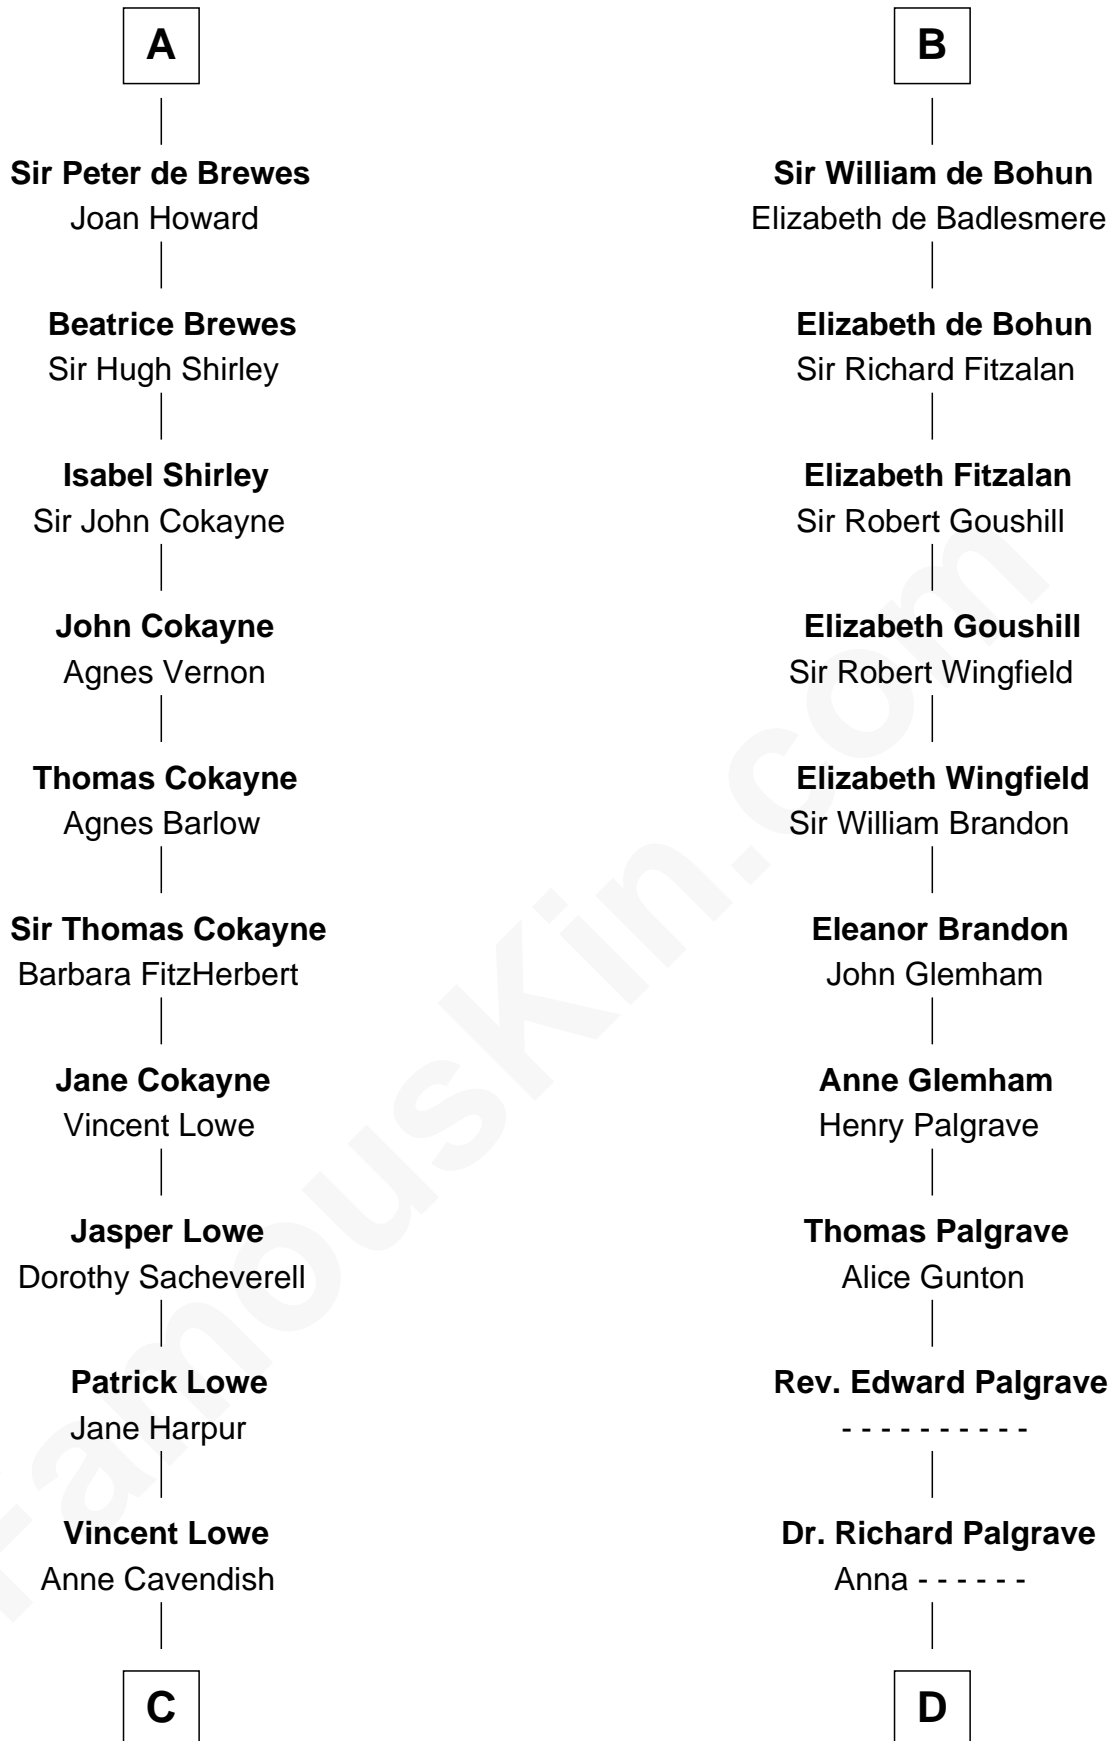

FamousKin.com

Relationship Chart of

Daniel Carroll

Signer of the U.S. Constitution

20th cousin 1 time removed of

Roger Sherman

Signer of the Declaration of Independence

David I, King of Scotland
Maud of Northumberland

C

Jane Lowe
Col. Henry Sewall

Elizabeth Sewall
William Digges

Anne Digges
Henry Darnall

Eleanor Darnall
Daniel Carroll

Daniel Carroll
Signer of the U.S. Constitution

D

Mary Palgrave
Roger Wellington