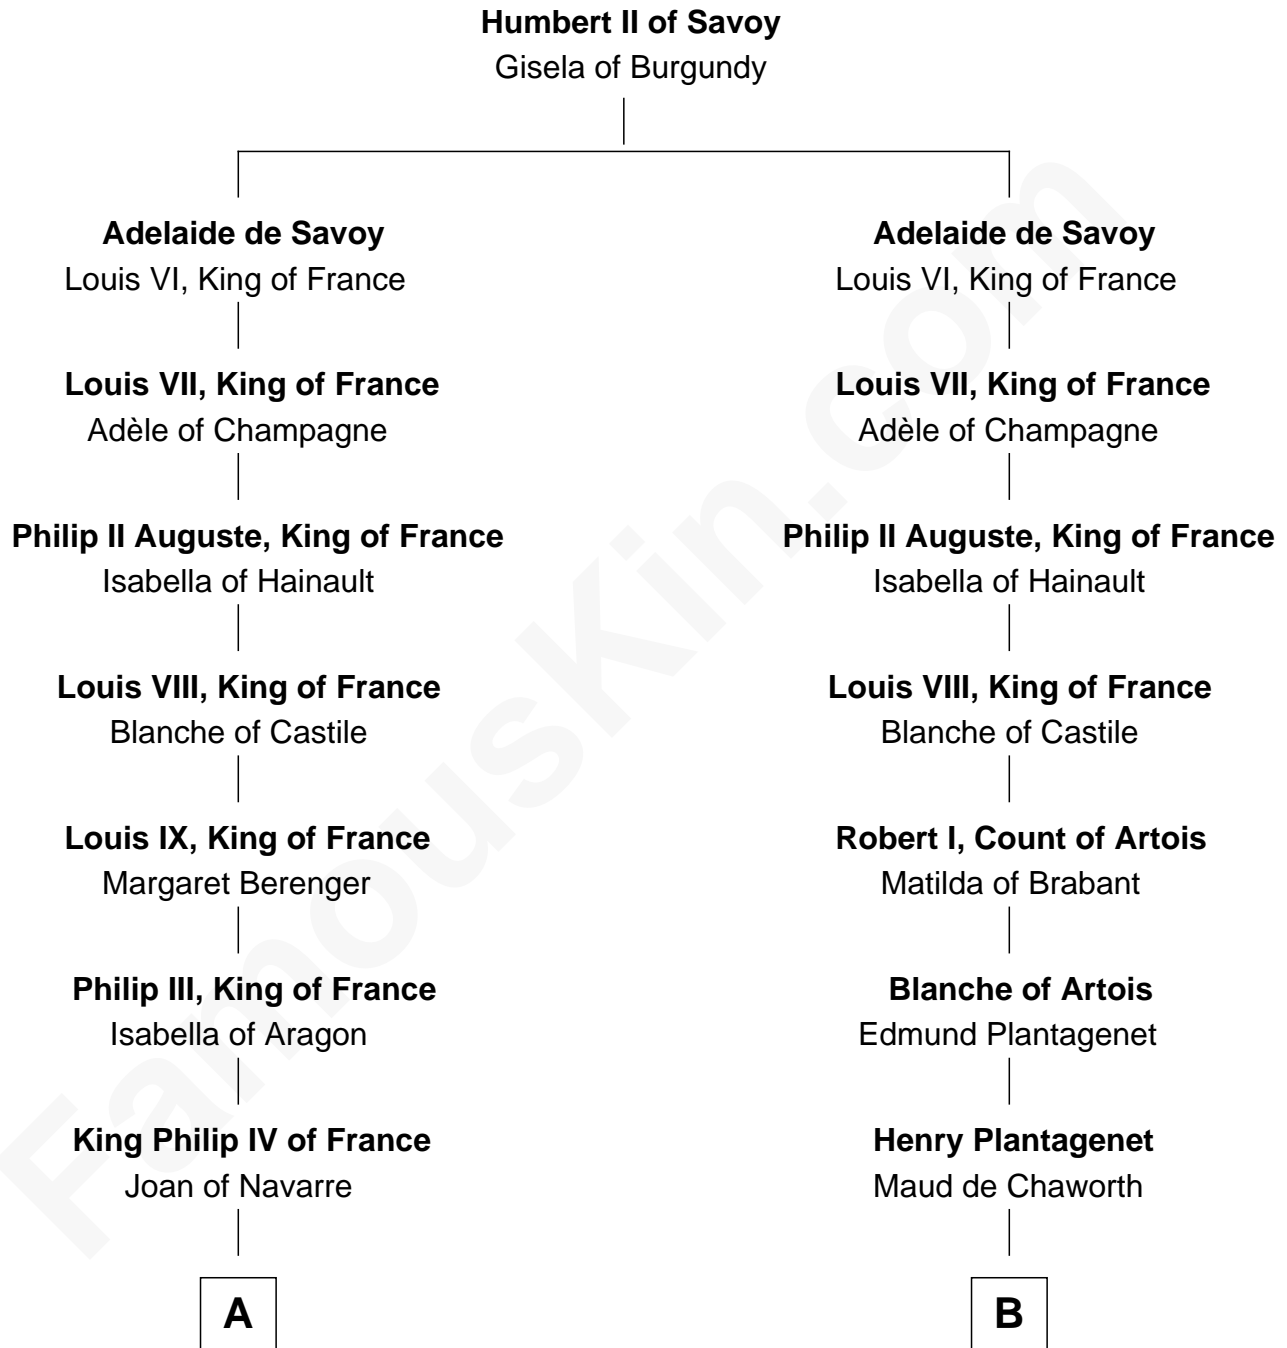

FamousKin.com

Relationship Chart of

Daniel Carroll

Signer of the U.S. Constitution

20th cousin 1 time removed of

Roger Sherman

Signer of the Declaration of Independence

C

Edward Digges

Elizabeth Page

William Digges

Elizabeth Sewall

Anne Digges

Henry Darnall

Eleanor Darnall

Daniel Carroll