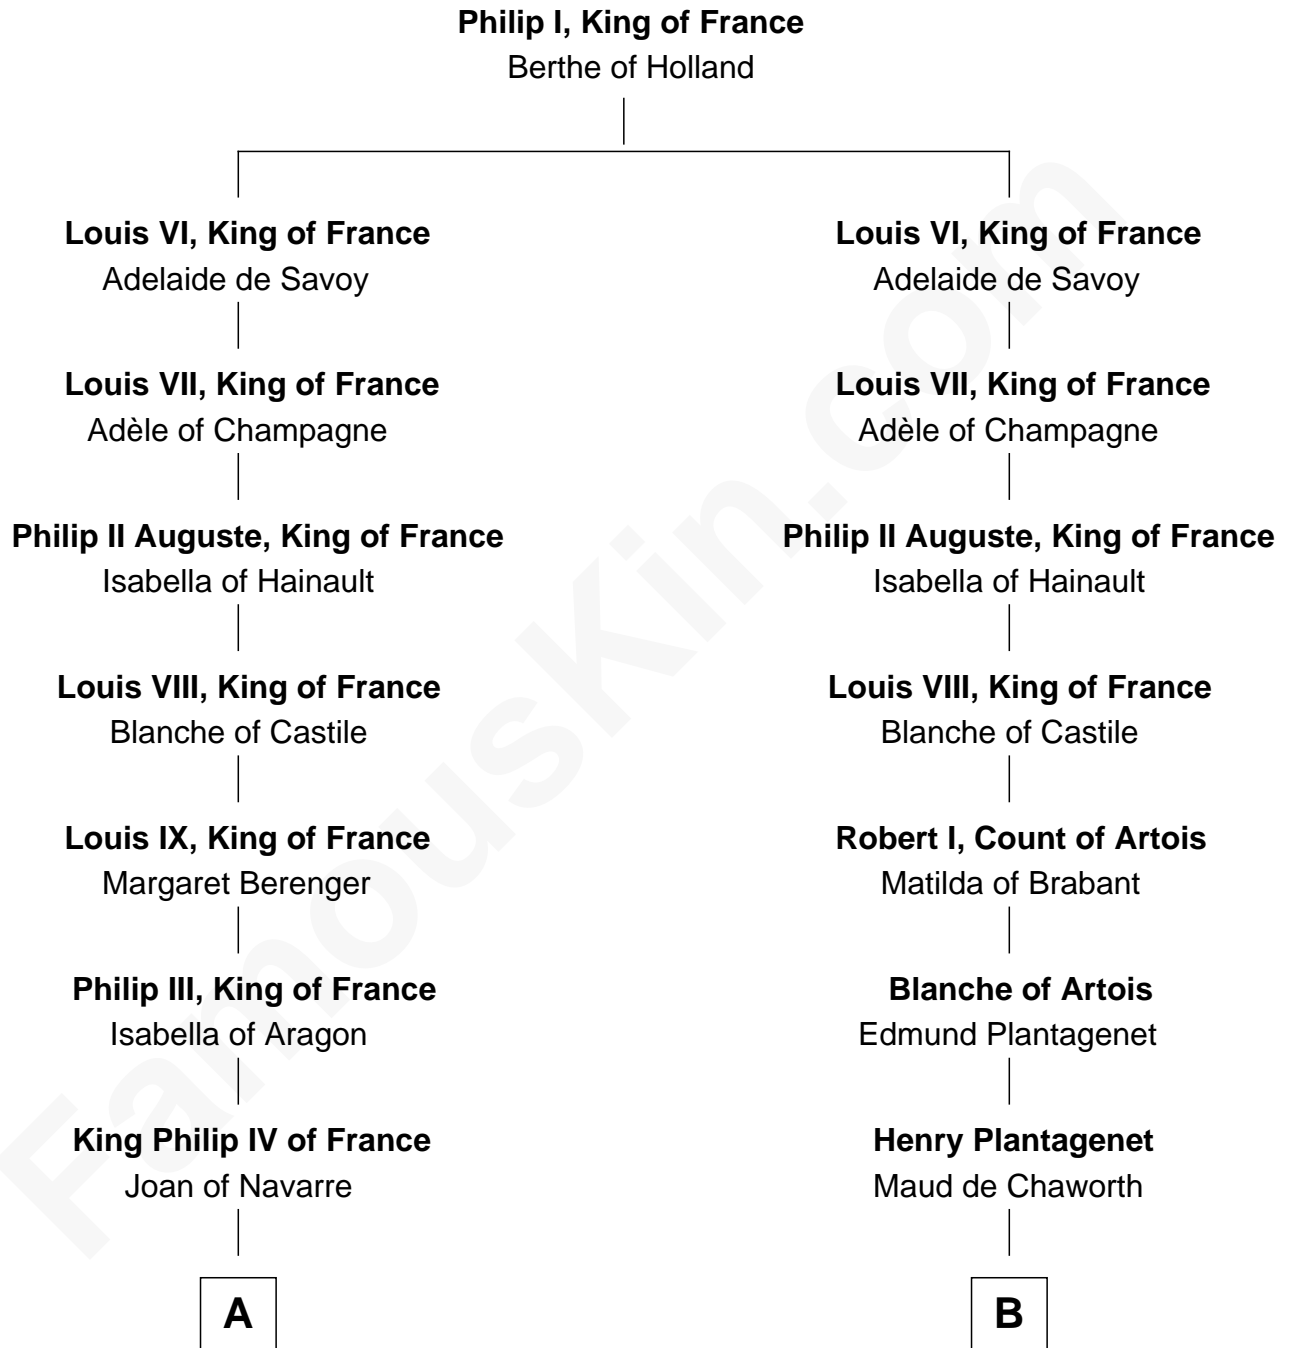

FamousKin.com

Relationship Chart of

Daniel Carroll

Signer of the U.S. Constitution

20th cousin 1 time removed of

Roger Sherman

Signer of the Declaration of Independence

C

Edward Digges

Elizabeth Page

William Digges

Elizabeth Sewall

Anne Digges

Henry Darnall

Eleanor Darnall

Daniel Carroll