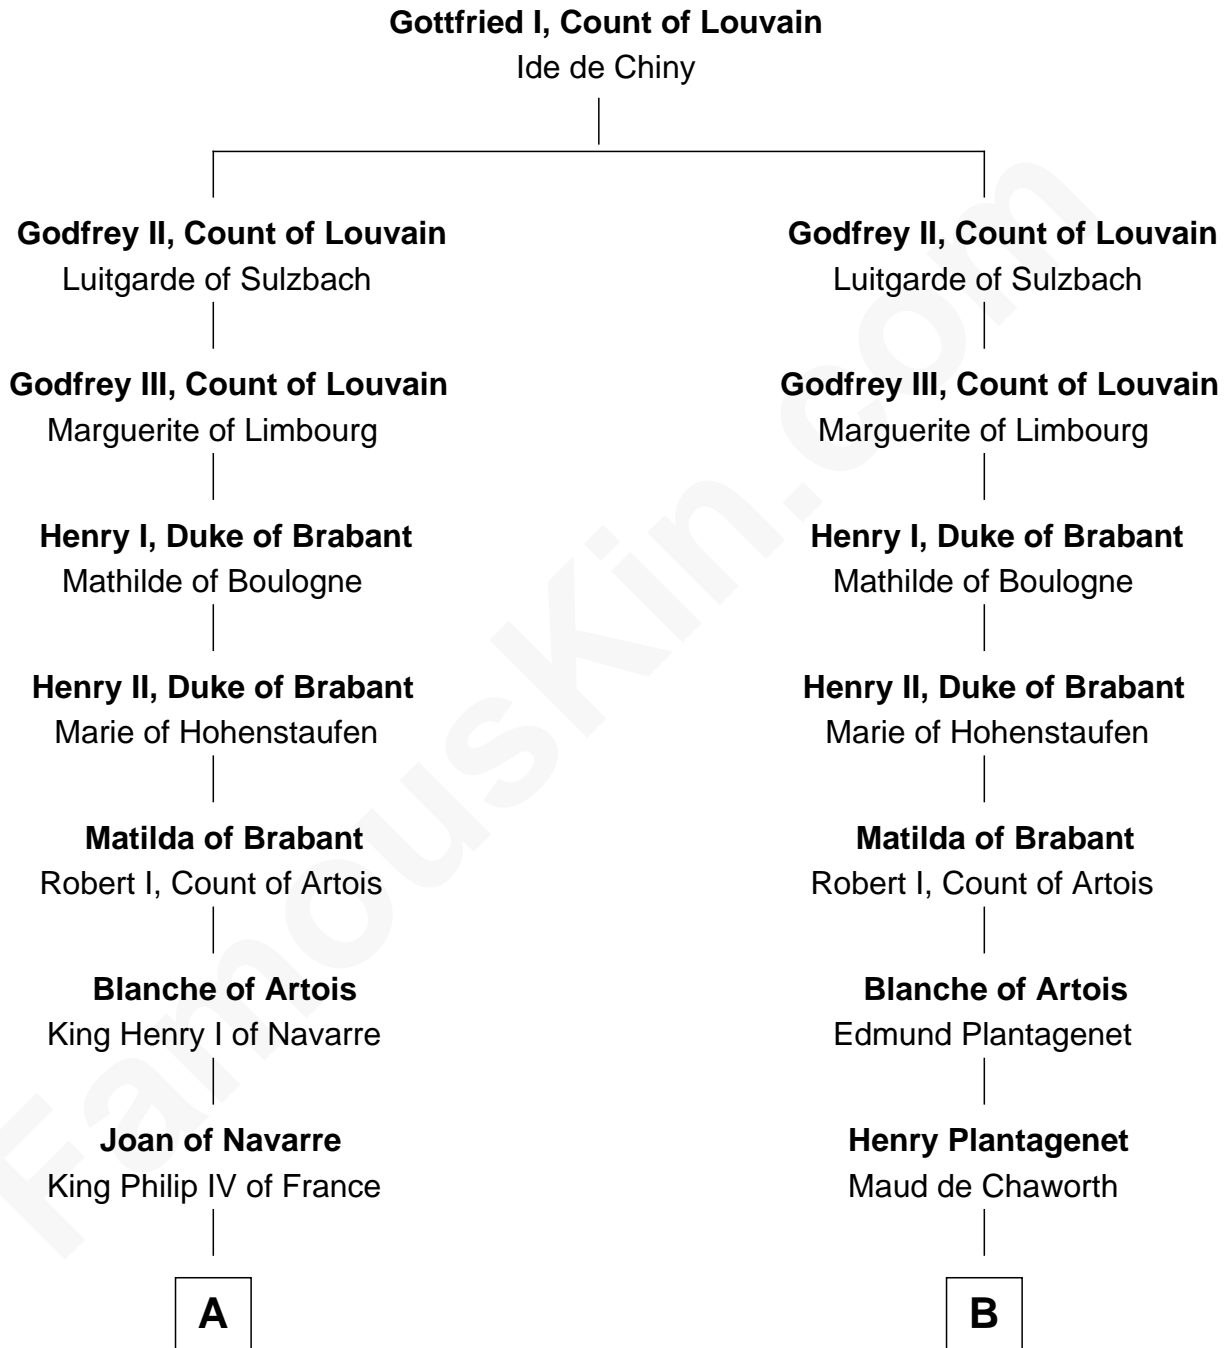

FamousKin.com

Relationship Chart of

Daniel Carroll

Signer of the U.S. Constitution

20th cousin 1 time removed of

Roger Sherman

Signer of the Declaration of Independence

C

Edward Digges

Elizabeth Page

William Digges

Elizabeth Sewall

Anne Digges

Henry Darnall

Eleanor Darnall

Daniel Carroll

Daniel Carroll

Signer of the U.S. Constitution

D

Mary Palgrave

Roger Wellington

Benjamin Wellington

Elizabeth Sweetman

Mehetable Wellington