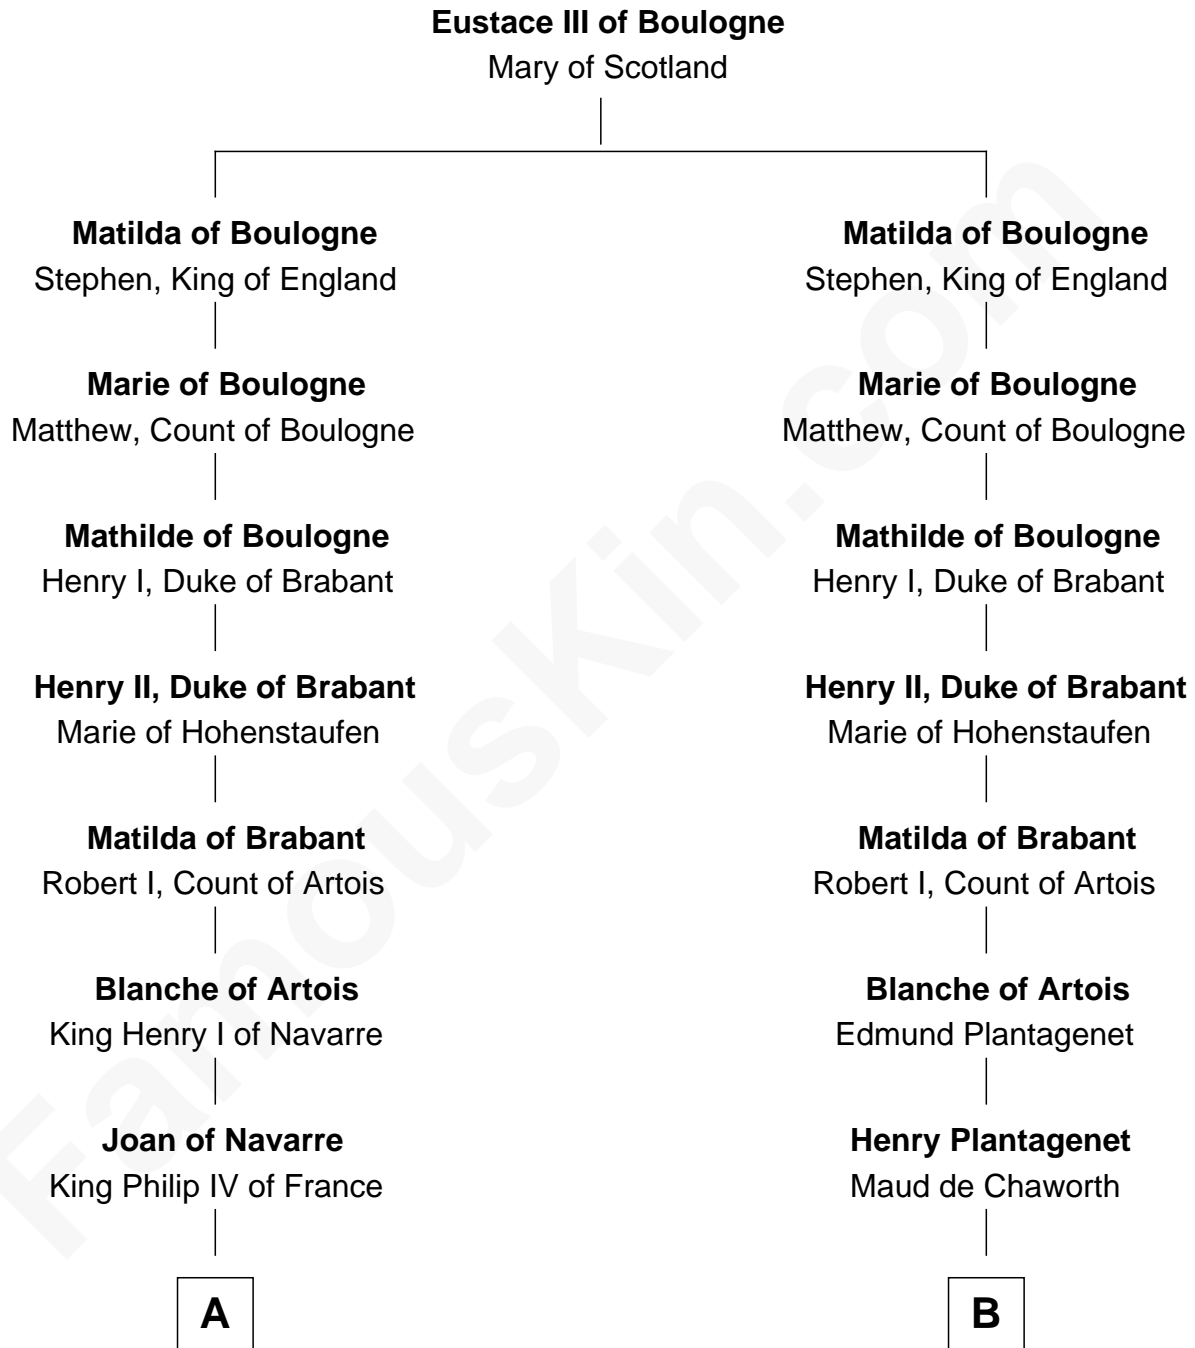

FamousKin.com

Relationship Chart of

Daniel Carroll

Signer of the U.S. Constitution

20th cousin 1 time removed of

Roger Sherman

Signer of the Declaration of Independence

C

Edward Digges

Elizabeth Page

William Digges

Elizabeth Sewall

Anne Digges

Henry Darnall

Eleanor Darnall

Daniel Carroll