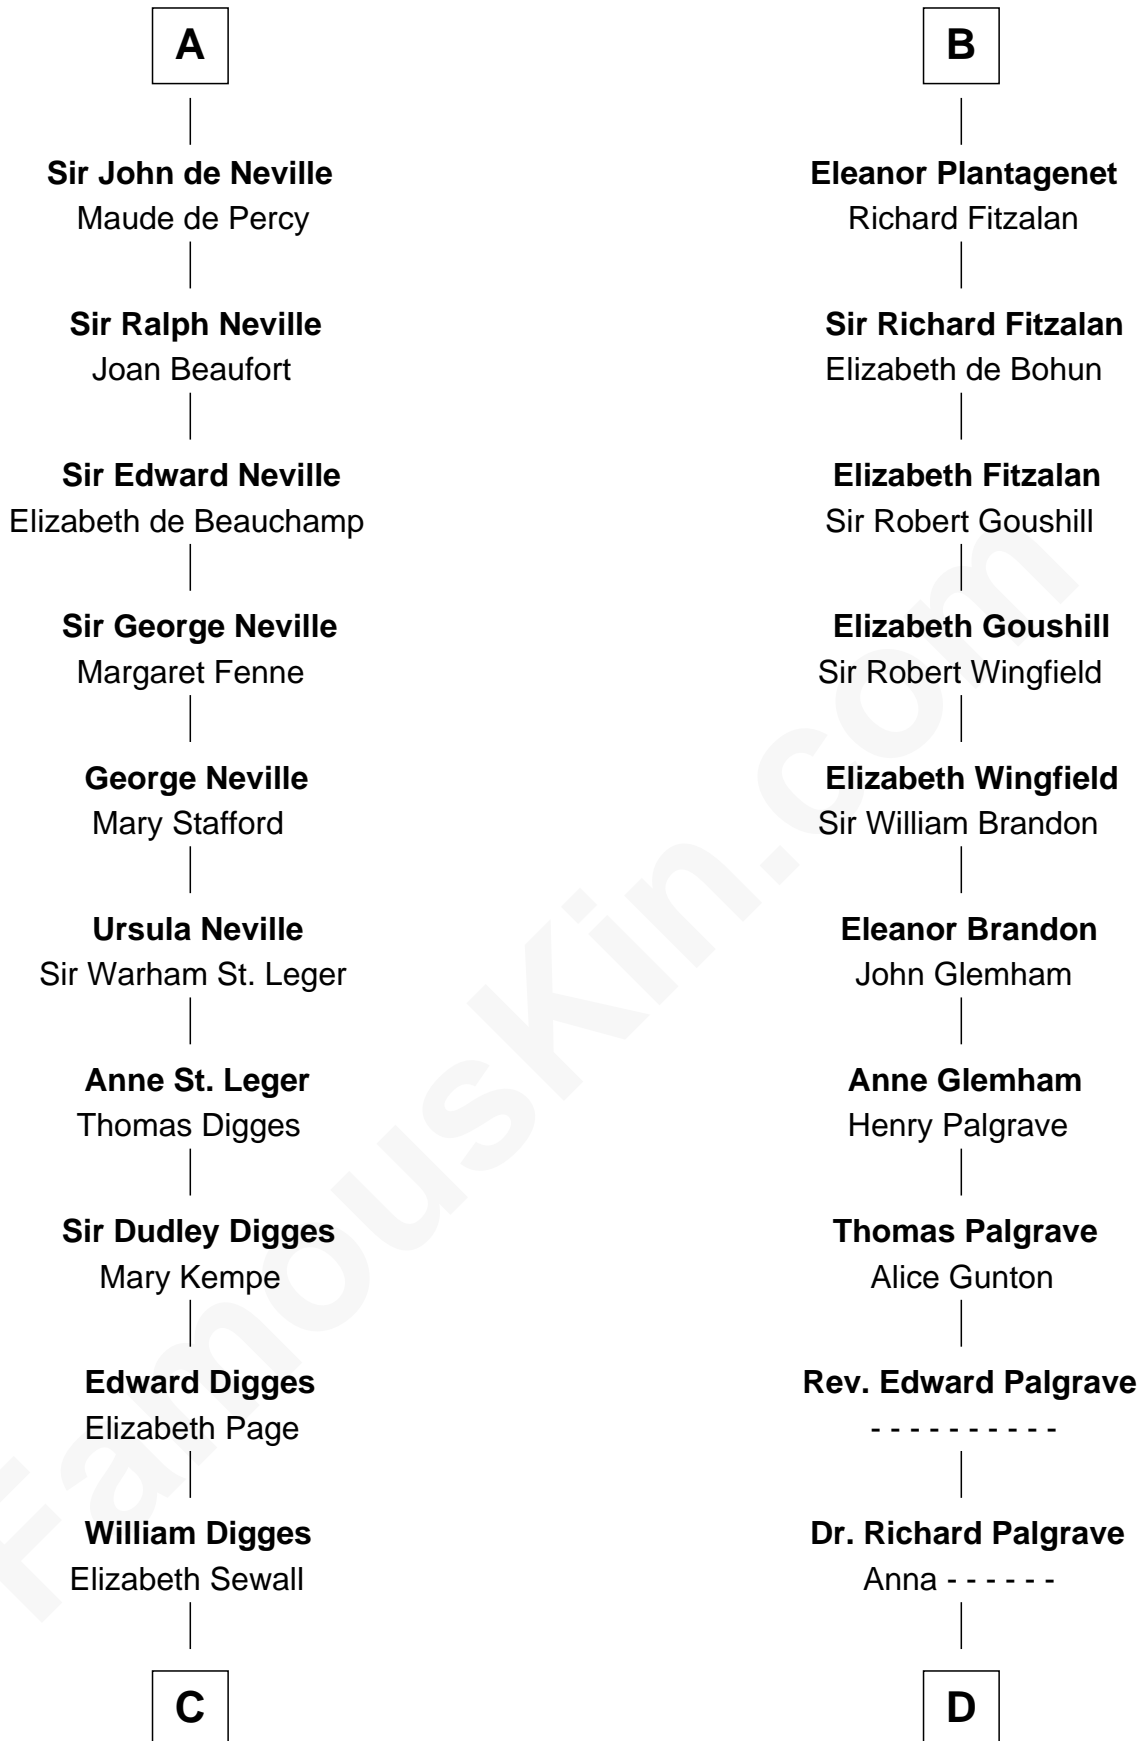

FamousKin.com

Relationship Chart of

Daniel Carroll

Signer of the U.S. Constitution

19th cousin 1 time removed of

Roger Sherman

Signer of the Declaration of Independence

C

Anne Digges
Henry Darnall

Eleanor Darnall
Daniel Carroll

Daniel Carroll
Signer of the U.S. Constitution

D

Mary Palgrave
Roger Wellington

Benjamin Wellington
Elizabeth Sweetman

Mehetable Wellington
William Sherman