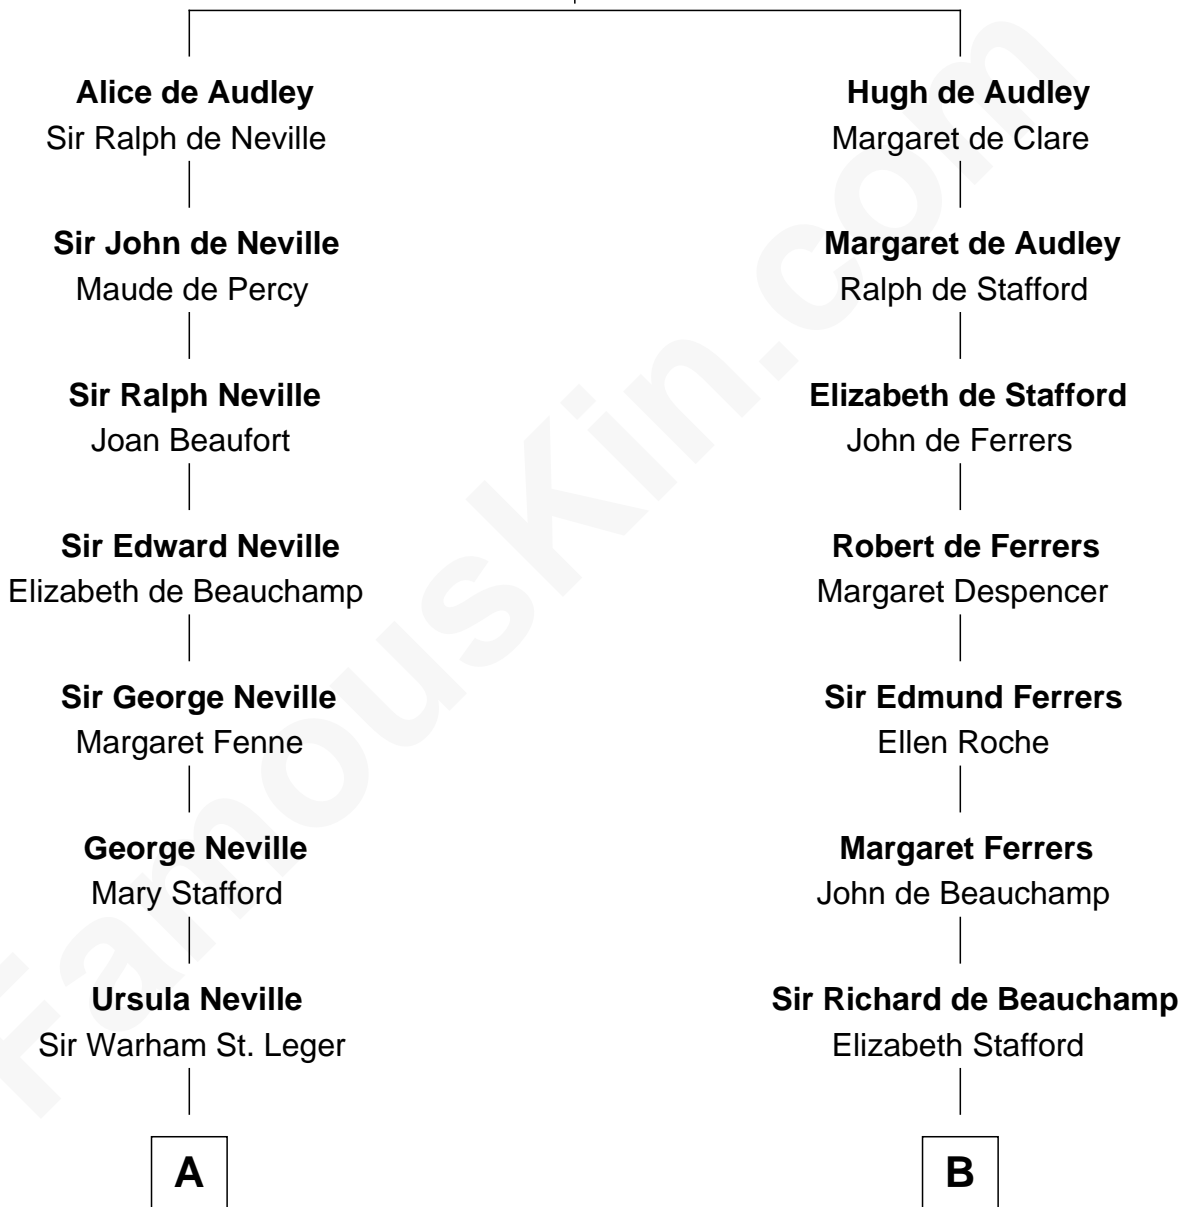

FamousKin.com

Relationship Chart of

Daniel Carroll

Signer of the U.S. Constitution

13th cousin 7 times removed of

General Douglas MacArthur

U.S. Army - World War II

Sir Hugh I de Audley

Iseult de Mortimer

C

Benjamin Barney Belcher

Olive - - - - -

Aurelia Belcher

Arthur MacArthur

Gen. Arthur MacArthur

Mary Pinckney Hardy