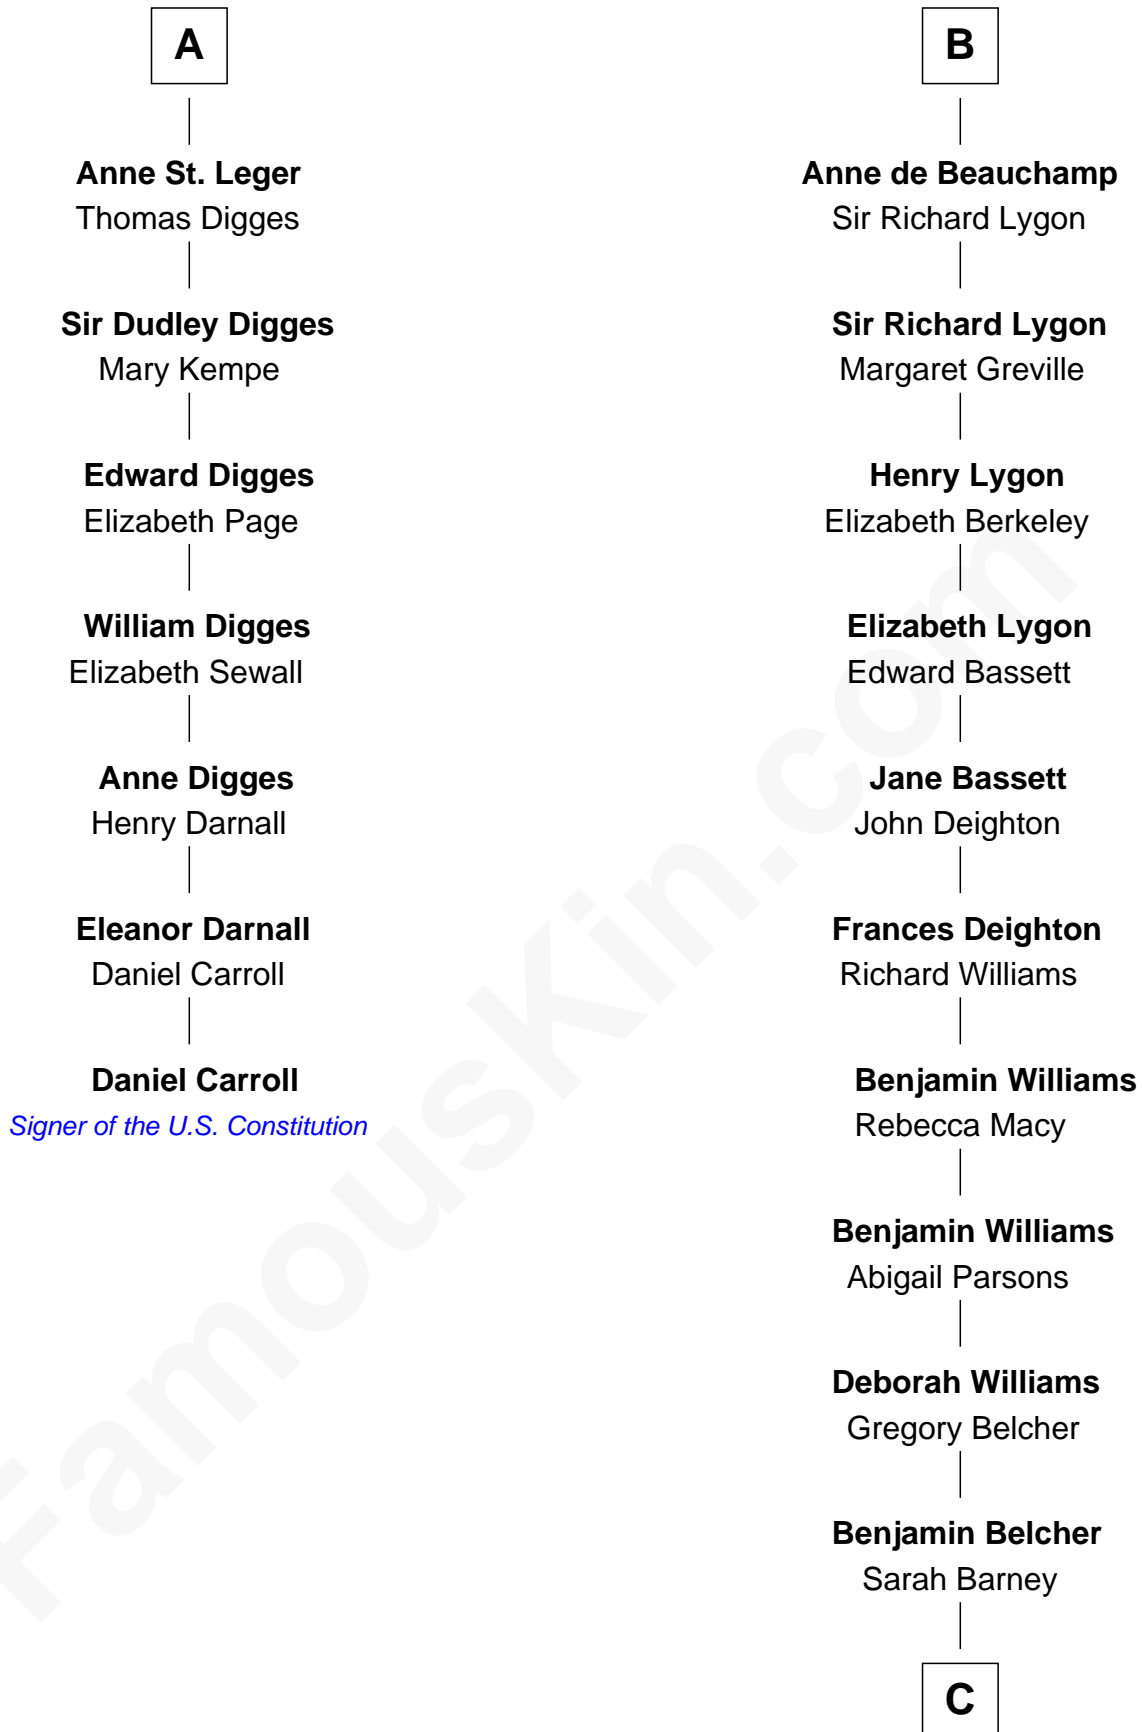

FamousKin.com

Relationship Chart of

Daniel Carroll

Signer of the U.S. Constitution

13th cousin 7 times removed of

General Douglas MacArthur

U.S. Army - World War II

Sir Hugh I de Audley

Iseult de Mortimer

C

Benjamin Barney Belcher

Olive - - - - -

Aurelia Belcher

Arthur MacArthur

Gen. Arthur MacArthur

Mary Pinckney Hardy