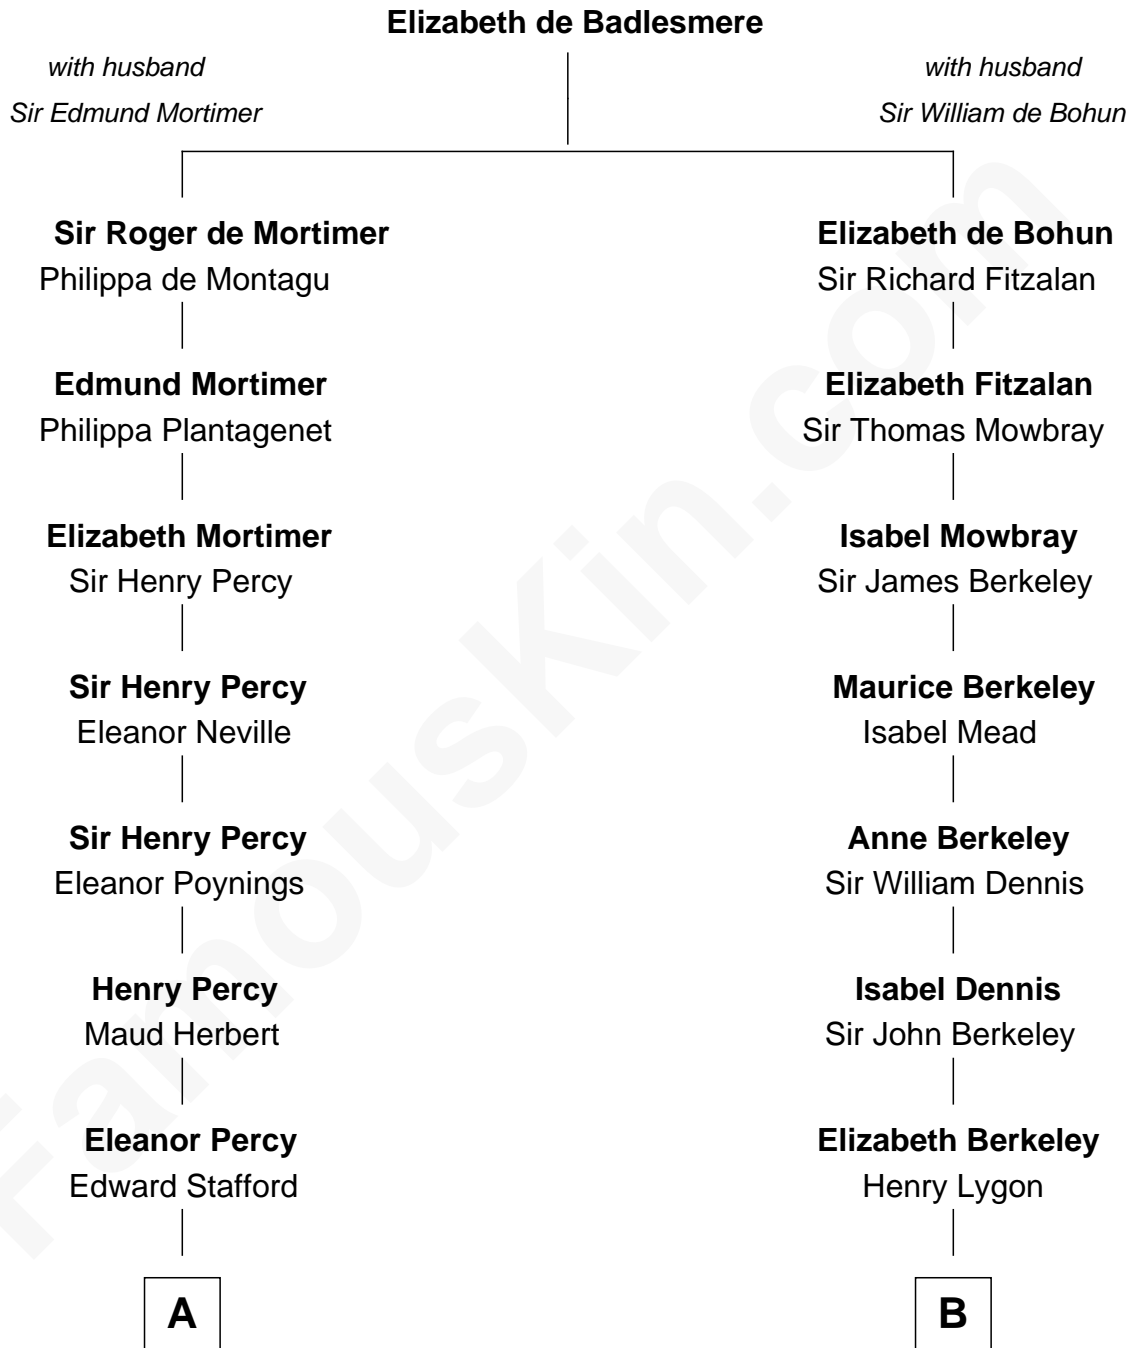

FamousKin.com

Relationship Chart of

Daniel Carroll

Signer of the U.S. Constitution

15th cousin 2 times removed of

General Douglas MacArthur

U.S. Army - World War II

A

Mary Stafford
George Neville

Ursula Neville
Sir Warham St. Leger

Anne St. Leger
Thomas Digges

Sir Dudley Digges
Mary Kempe

Edward Digges
Elizabeth Page

William Digges
Elizabeth Sewall

Anne Digges
Henry Darnall

Eleanor Darnall
Daniel Carroll

Daniel Carroll

Signer of the U.S. Constitution

B

Elizabeth Lygon
Edward Bassett

Jane Bassett
John Deighton

Frances Deighton
Richard Williams

Benjamin Williams
Rebecca Macy