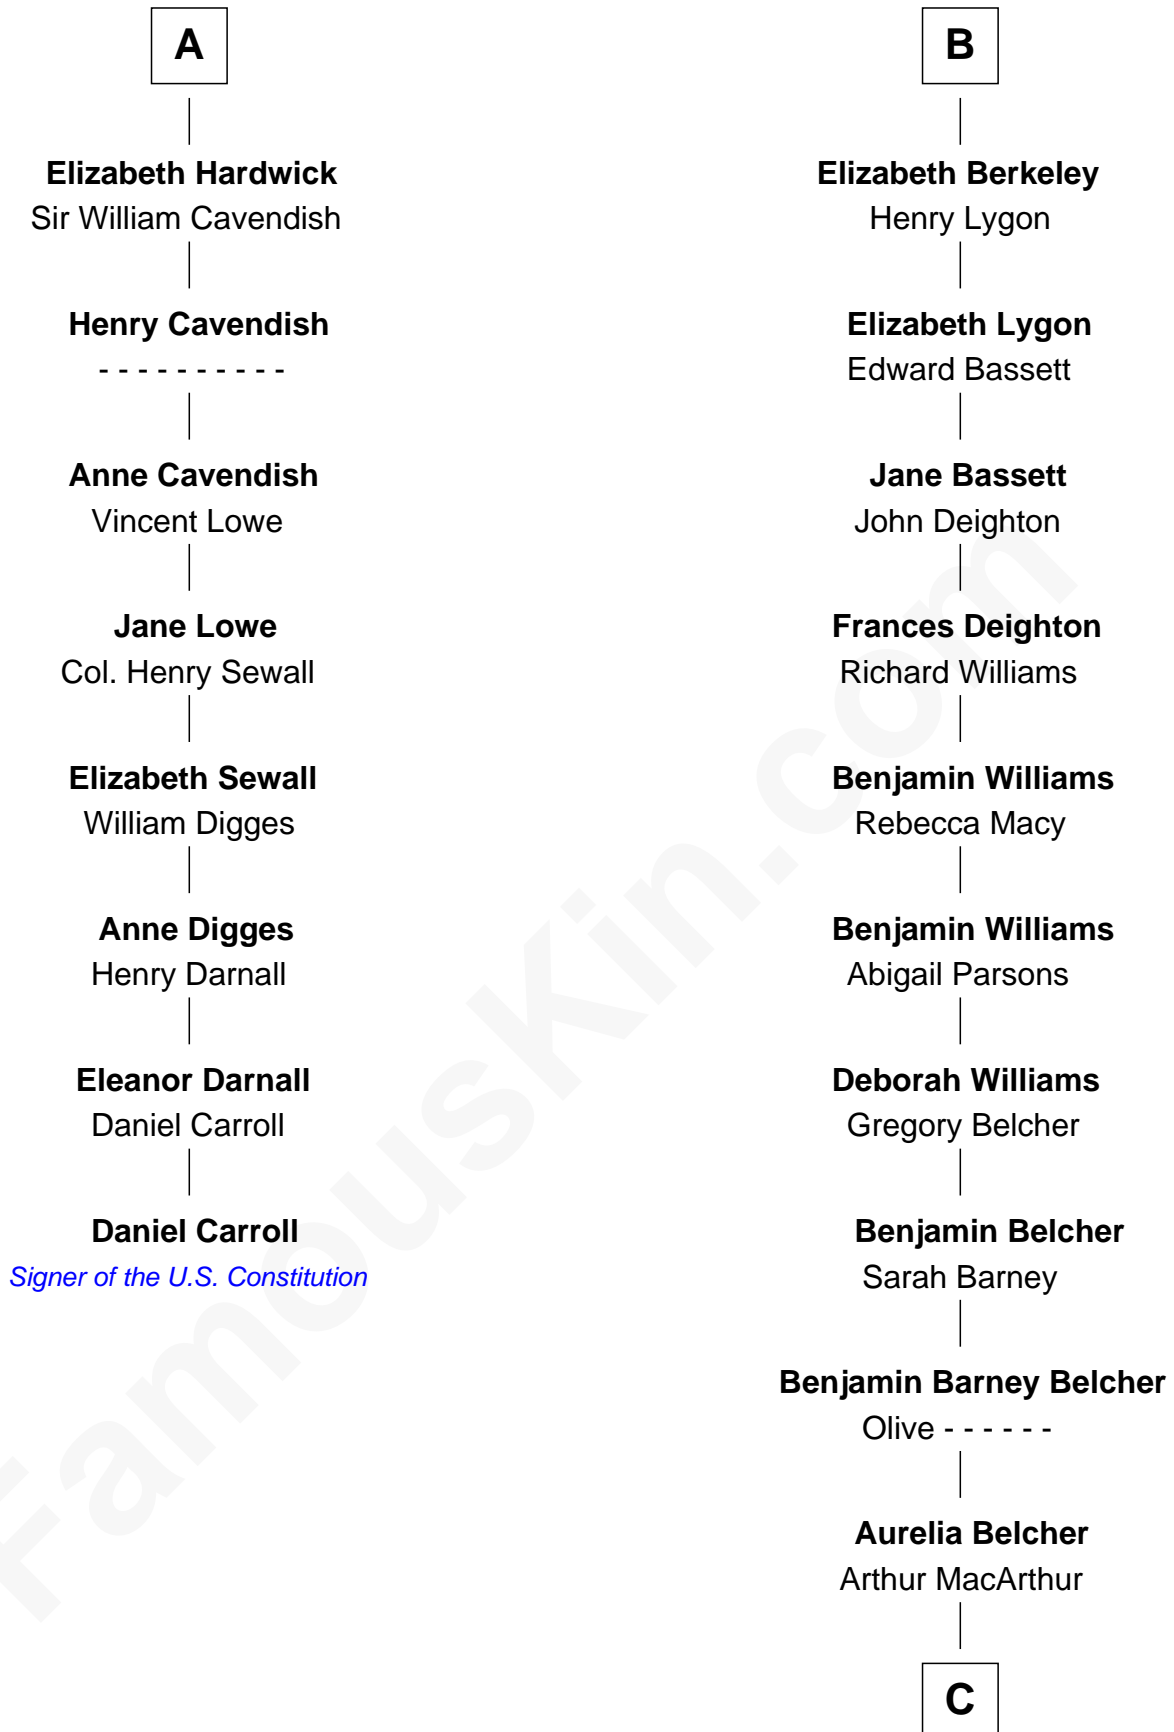

## Relationship Chart of

### Daniel Carroll

*Signer of the U.S. Constitution*

14th cousin 4 times removed of

### General Douglas MacArthur

*U.S. Army - World War II*

**Edmund Fitzalan**

Alice de Warenne

C

Gen. Arthur MacArthur  
Mary Pinckney Hardy

General Douglas MacArthur  
*U.S. Army - World War II*

FamousKin.com