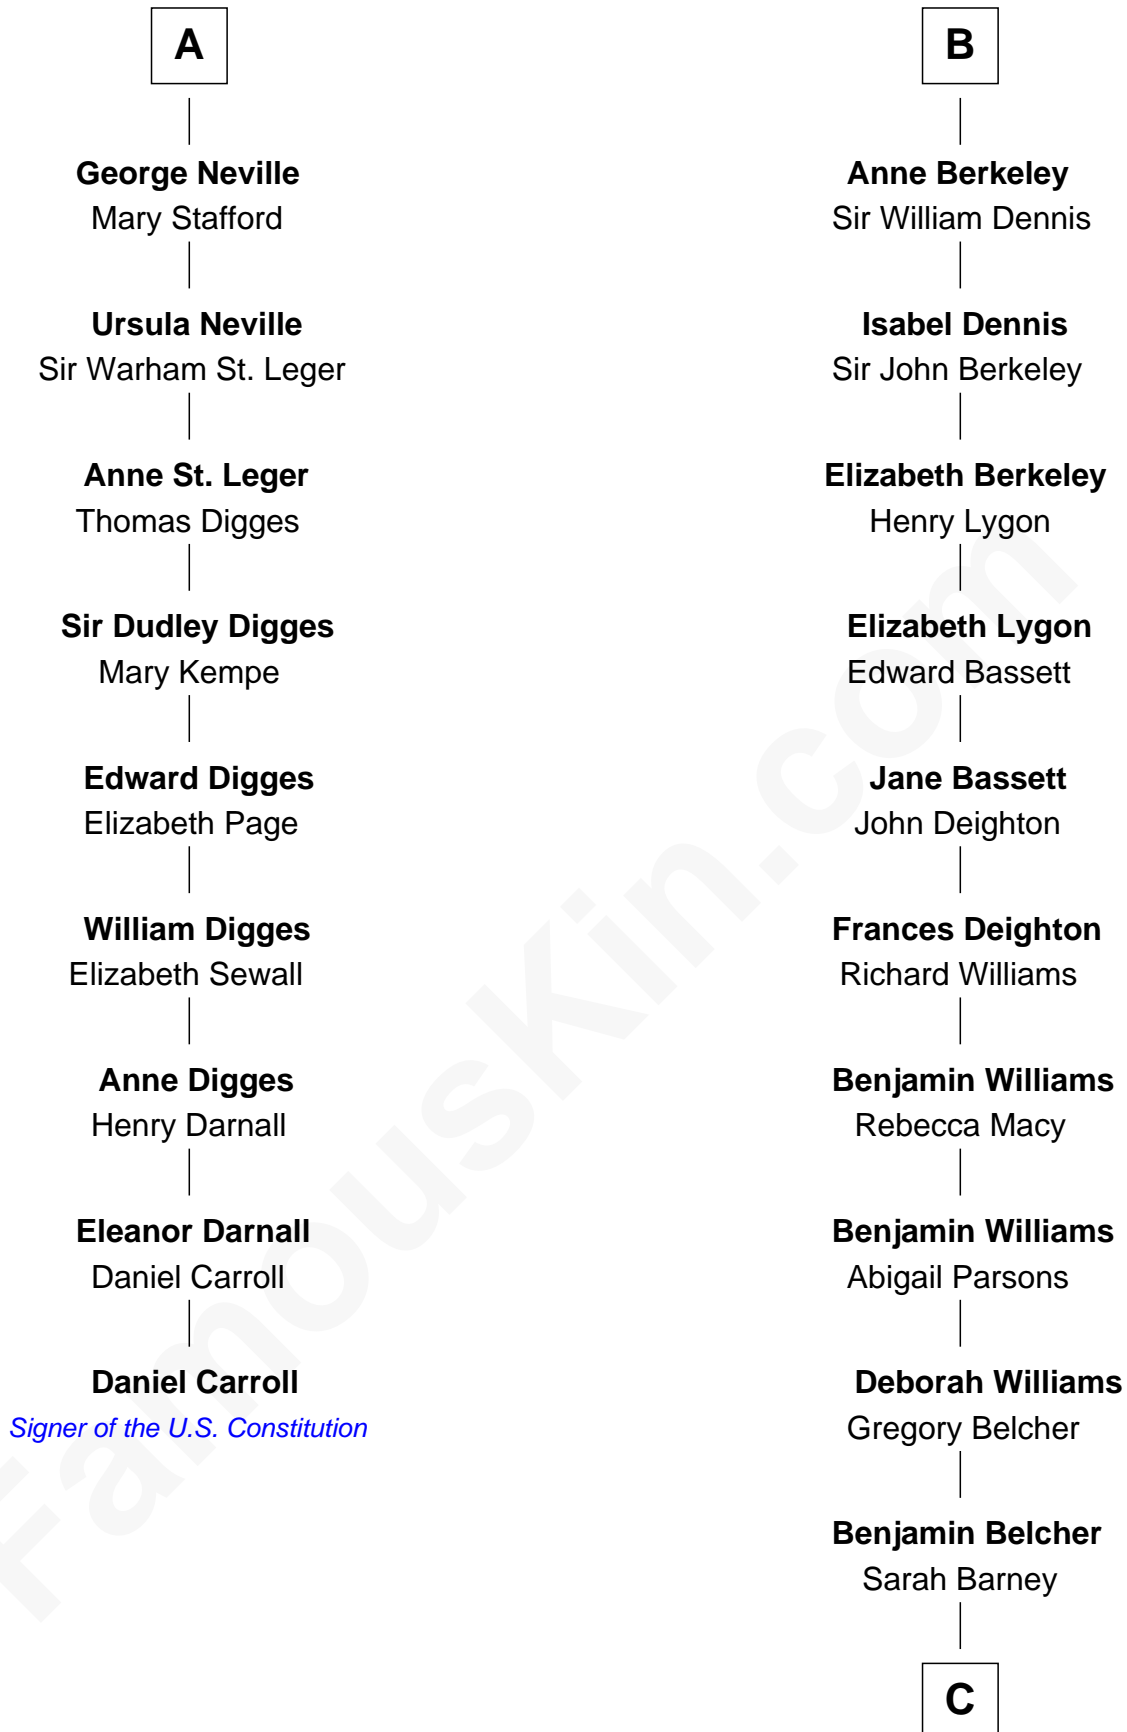

FamousKin.com

Relationship Chart of Daniel Carroll

Signer of the U.S. Constitution

15th cousin 5 times removed of

General Douglas MacArthur

U.S. Army - World War II

C

Benjamin Barney Belcher

Olive - - - - -

Aurelia Belcher

Arthur MacArthur

Gen. Arthur MacArthur

Mary Pinckney Hardy

General Douglas MacArthur

U.S. Army - World War II

FamousKin.com