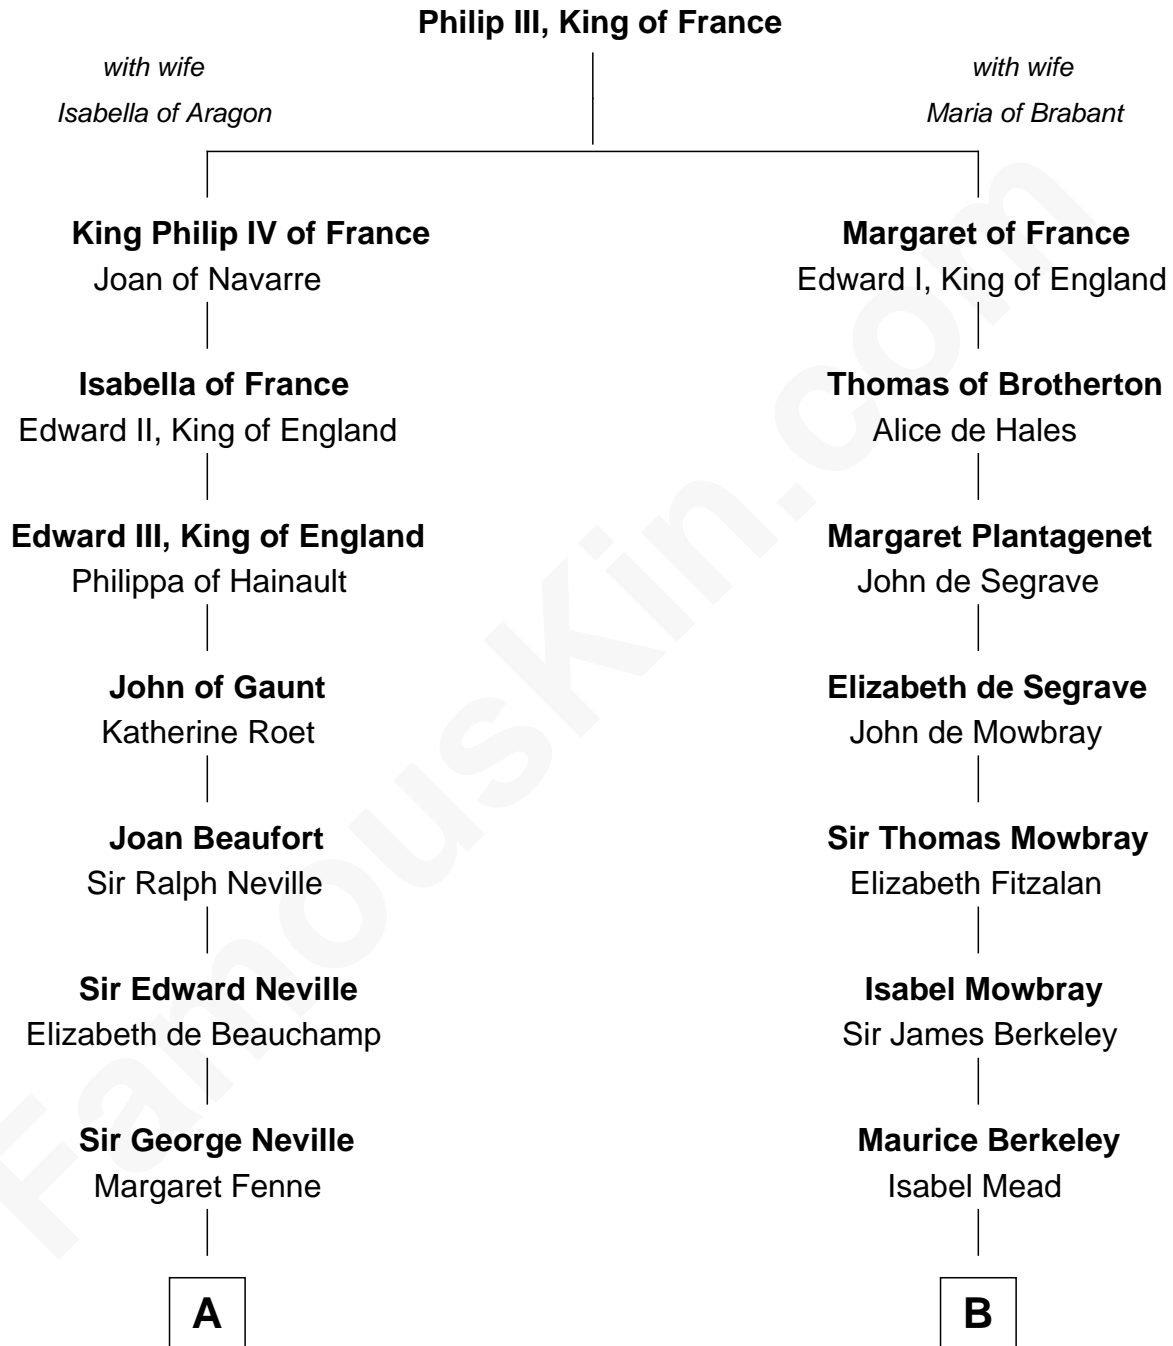

FamousKin.com

Relationship Chart of Daniel Carroll

Signer of the U.S. Constitution

15th cousin 5 times removed of

General Douglas MacArthur

U.S. Army - World War II

C

Benjamin Barney Belcher

Olive - - - - -

Aurelia Belcher

Arthur MacArthur

Gen. Arthur MacArthur

Mary Pinckney Hardy

General Douglas MacArthur

U.S. Army - World War II

FamousKin.com